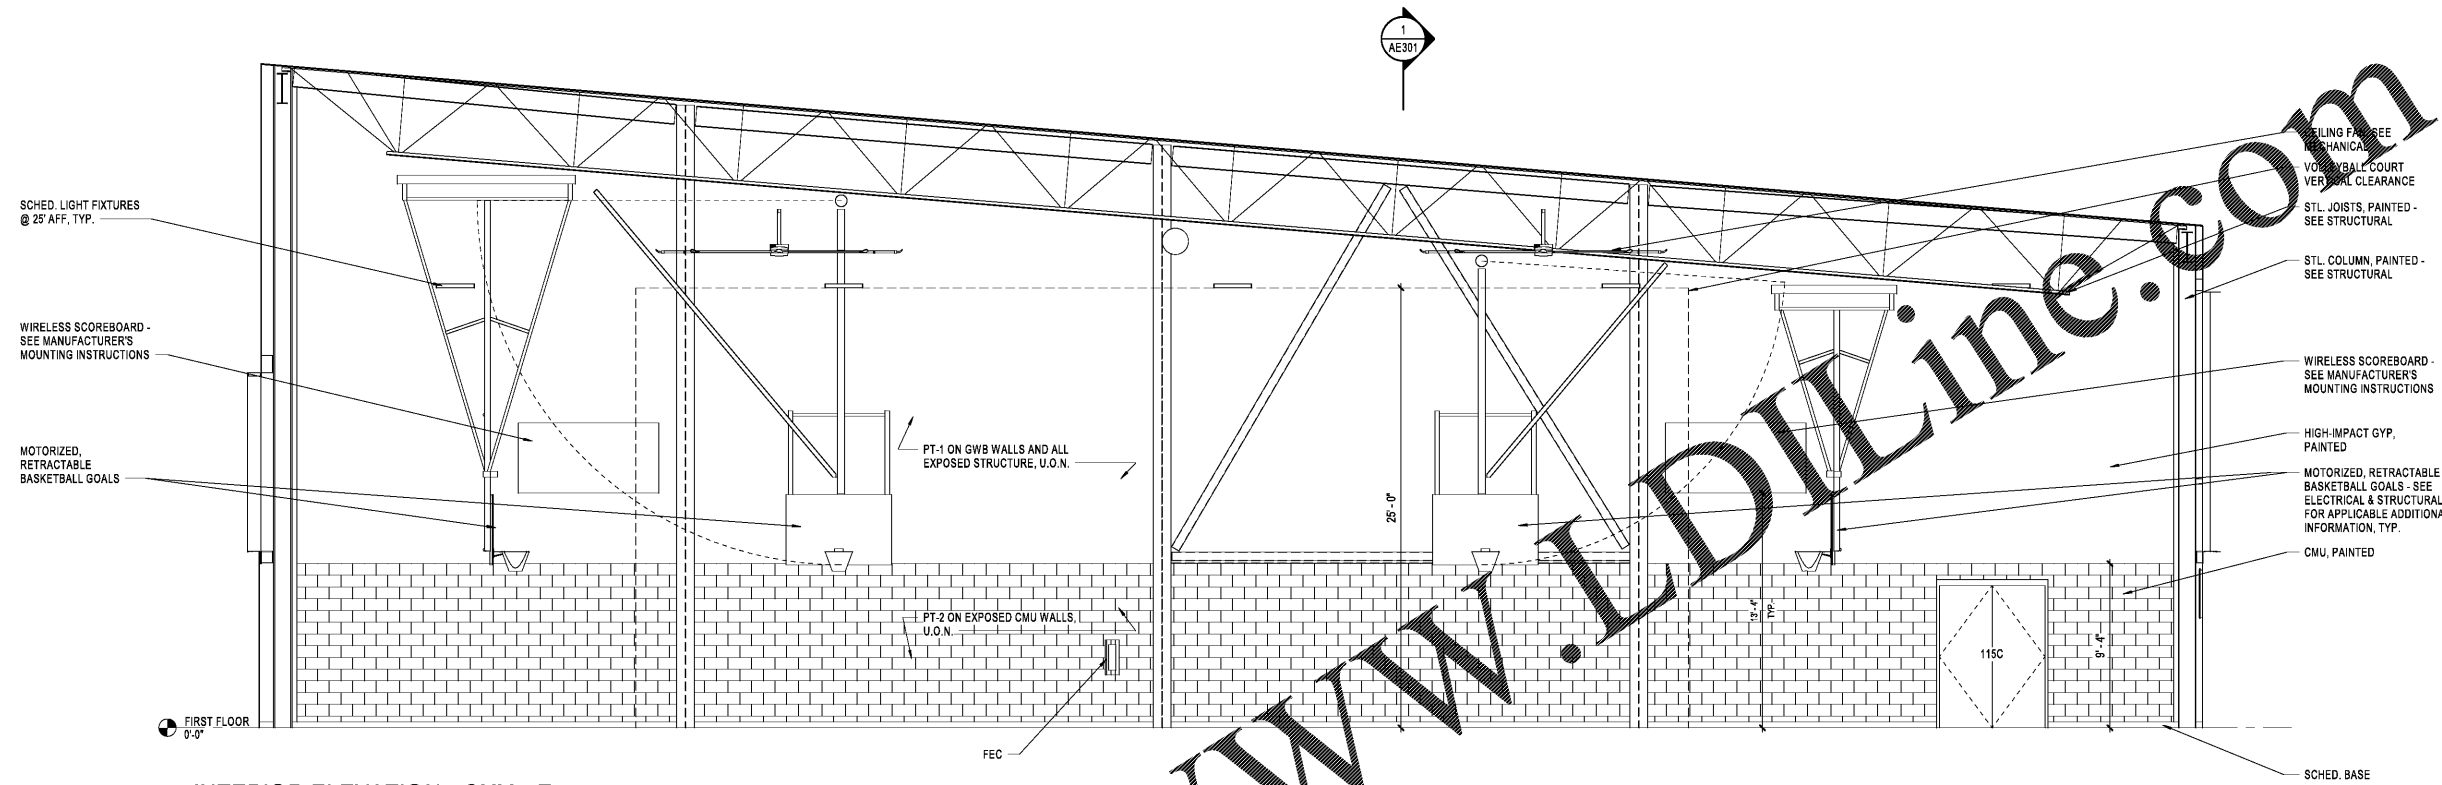

NO.	DESCRIPTION

2 INTERIOR ELEVATION - GYM - E
1/4" = 1'-0"

Order Plans @