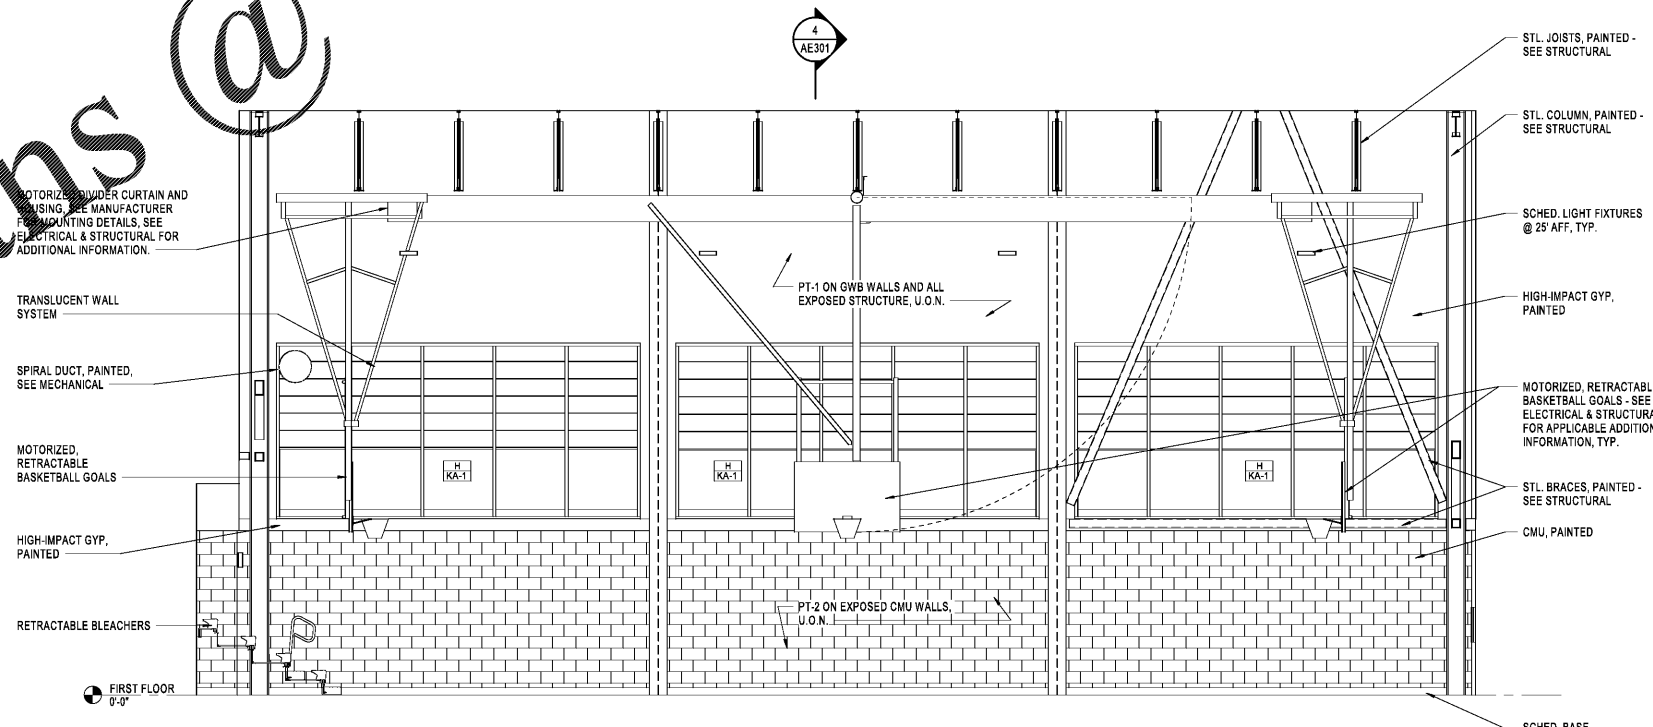

1 INTERIOR ELEVATION - GYM - N
1/4" = 1'-0"