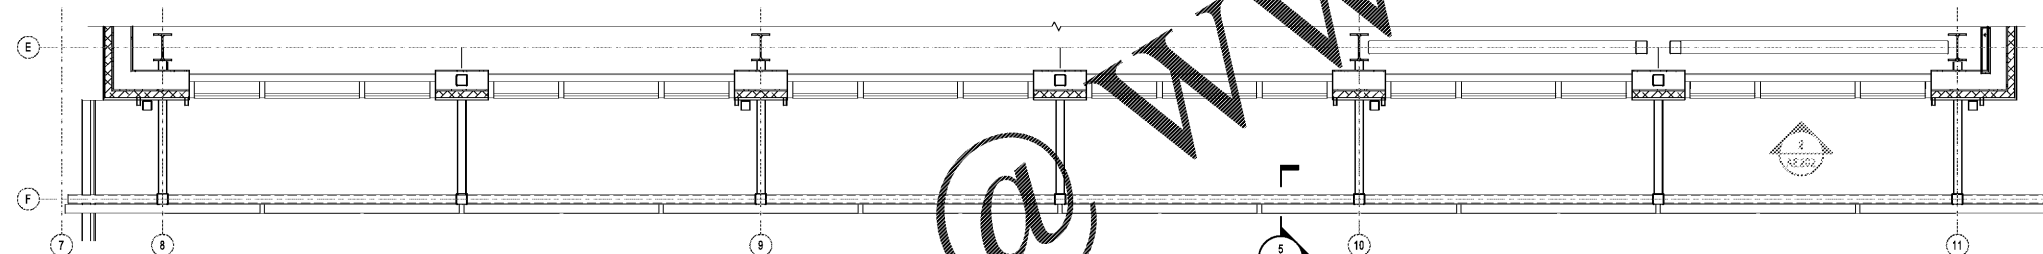

4 DECORATIVE SUN SCREEN - ENLARGED ELEVATION
3/8" = 1'-0"

3 SUNSHADE @ 27'-0" AFF
3/8" = 1'-0"

2 SUNSHADE @ 22'-0" AFF
3/8" = 1'-0"

1 SUNSHADE @ 15'-0" AFF
3/8" = 1'-0"

9 PLAN DET. @ SUNSHADE FRAMES
1 1/2" = 1'-0"

8 PLAN DET. @ SUNSHADE FRAMES
1 1/2" = 1'-0"

6 SECTION DET. @ SUNSHADE FRAMES
3" = 1'-0"

5 SECTION DET. @ SUNSHADE
1 1/2" = 1'-0"

Order Plans @ www.LDILine.com

www.LDILine.com