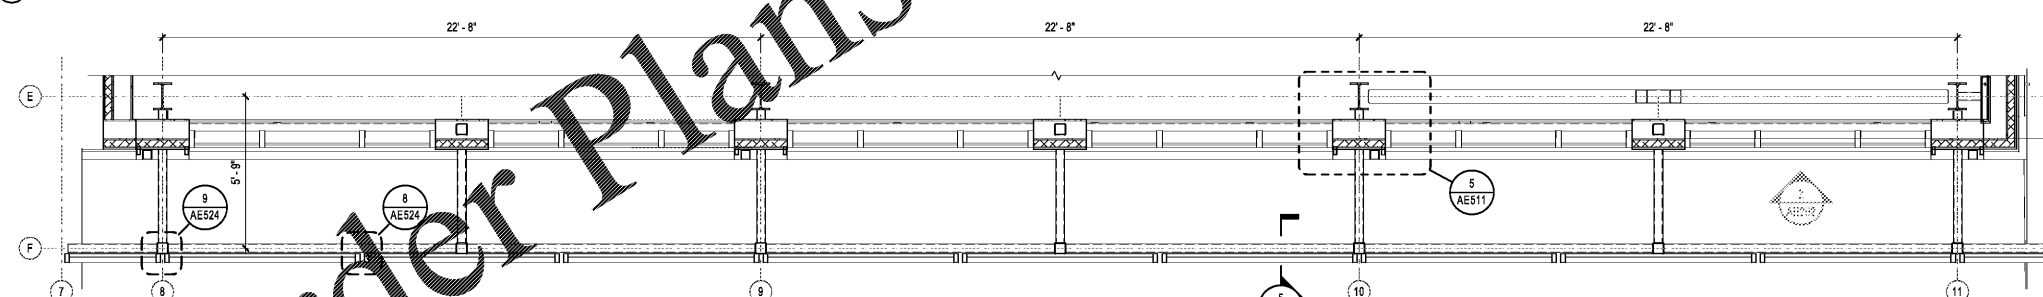

4 DECORATIVE SUN SCREEN - ENLARGED ELEVATION
3/8" = 1'-0"

3 SUNSHADE @ 27'-0" AFF
3/8" = 1'-0"

2 SUNSHADE @ 22'-0" AFF
3/8" = 1'-0"

1 SUNSHADE @ 15'-0" AFF
3/8" = 1'-0"

9 PLAN DET. @ SUNSHADE FRAMES
1 1/2" = 1'-0"

8 PLAN DET. @ SUNSHADE FRAMES
1 1/2" = 1'-0"

6 SECTION DET. @ SUNSHADE FRAMES
3" = 1'-0"

5 SECTION DET. @ SUNSHADE
1 1/2" = 1'-0"

Order Plans @ www.LDILine.com

www.LDILine.com