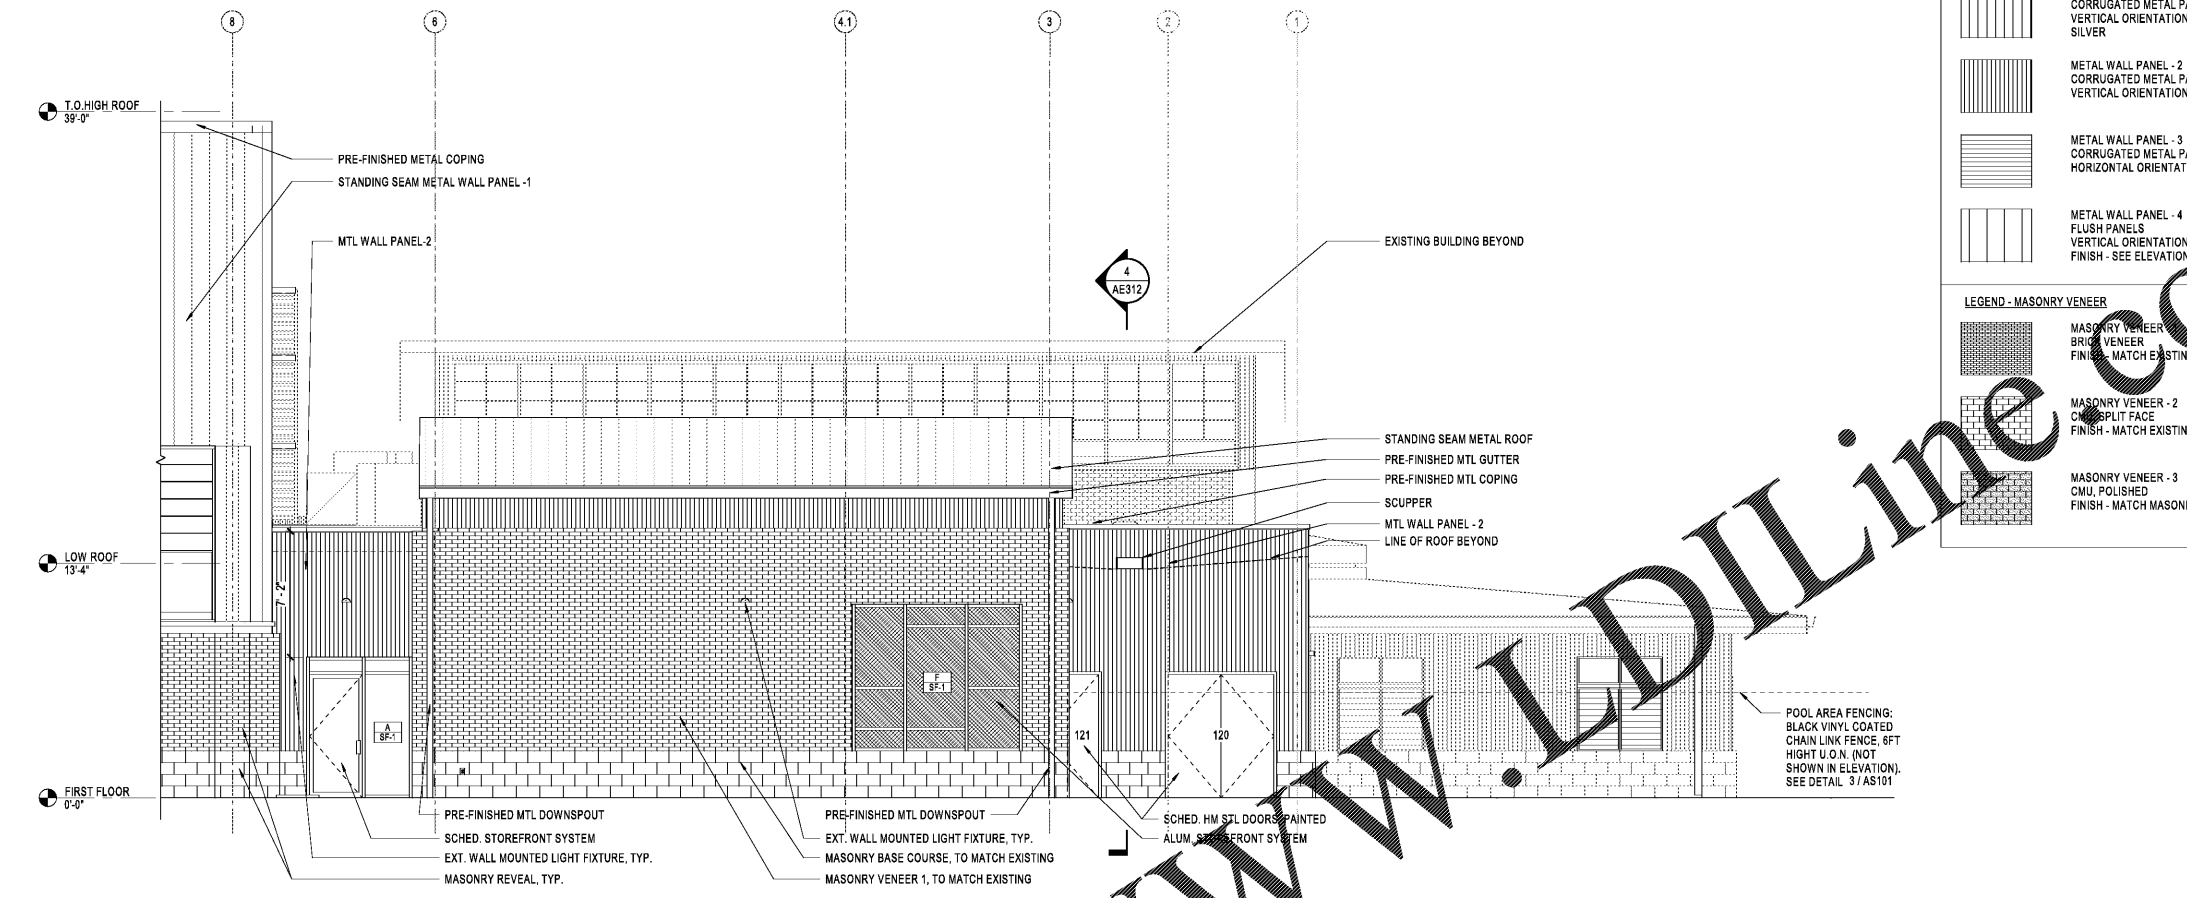

LEGEND - METAL WALL PANELS	
	METAL WALL PANEL - 1 CORRUGATED METAL PANEL VERTICAL ORIENTATION SILVER
	METAL WALL PANEL - 2 CORRUGATED METAL PANEL - TO MATCH EXISTING VERTICAL ORIENTATION
	METAL WALL PANEL - 3 CORRUGATED METAL PANEL - TO MATCH EXISTING HORIZONTAL ORIENTATION
	METAL WALL PANEL - 4 FLUSH PANELS VERTICAL ORIENTATION FINISH - SEE ELEVATIONS

LEGEND - MASONRY VENEER	
	MASONRY VENEER BRICK VENEER FINISH - MATCH EXISTING
	MASONRY VENEER - 2 CMU, SPLIT FACE FINISH - MATCH EXISTING
	MASONRY VENEER - 3 CMU, POLISHED FINISH - MATCH MASONRY VENEER - 2

3 N ELEVATION - ENLARGED
 REF 1 / AE101
 1/4" = 1'-0"

2 E ELEVATION - ENLARGED
 REF 1 / AE103
 1/4" = 1'-0"

1 N ELEVATION - ENLARGED
 REF 1 / AE101
 1/4" = 1'-0"

Order Plans @ www.LDILine.com

www.LDILine.com