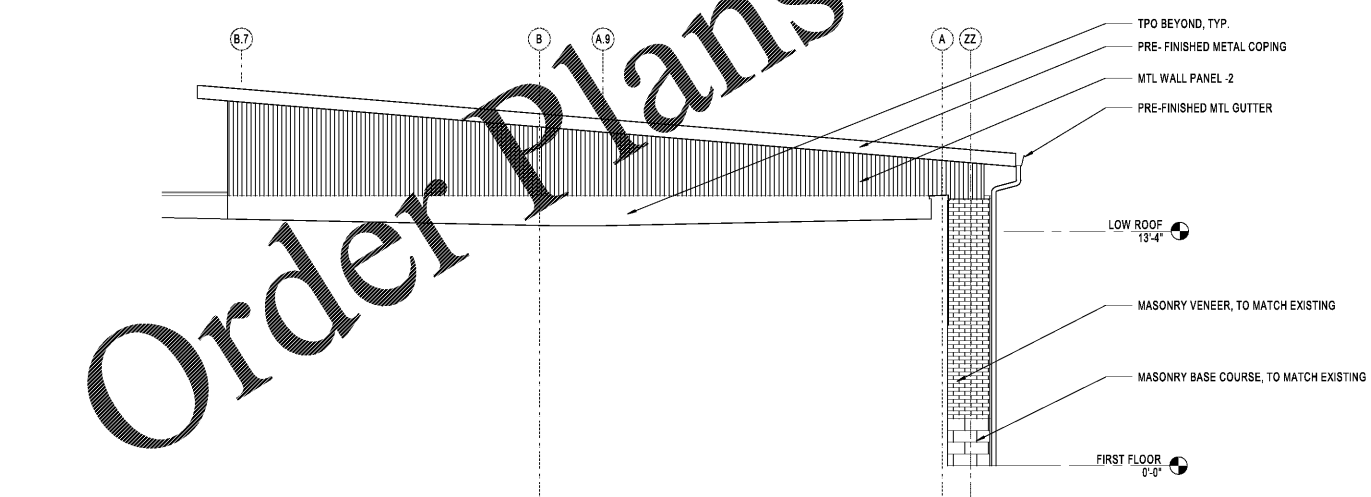

LEGEND - METAL WALL PANELS	
	METAL WALL PANEL - 1 CORRUGATED METAL PANEL VERTICAL ORIENTATION SILVER
	METAL WALL PANEL - 2 CORRUGATED METAL PANEL - TO MATCH EXISTING VERTICAL ORIENTATION
	METAL WALL PANEL - 3 CORRUGATED METAL PANEL - TO MATCH EXISTING HORIZONTAL ORIENTATION
	METAL WALL PANEL - 4 FLUSH PANELS VERTICAL ORIENTATION FINISH - SEE ELEVATIONS

3 N ELEVATION - ENLARGED
 REF 1 / AE101
 1/4" = 1'-0"

2 E ELEVATION - ENLARGED
 REF 1 / AE103
 1/4" = 1'-0"

1 N ELEVATION - ENLARGED
 REF 1 / AE101
 1/4" = 1'-0"

Order Plans @ www.LDILine.com

www.LDILine.com