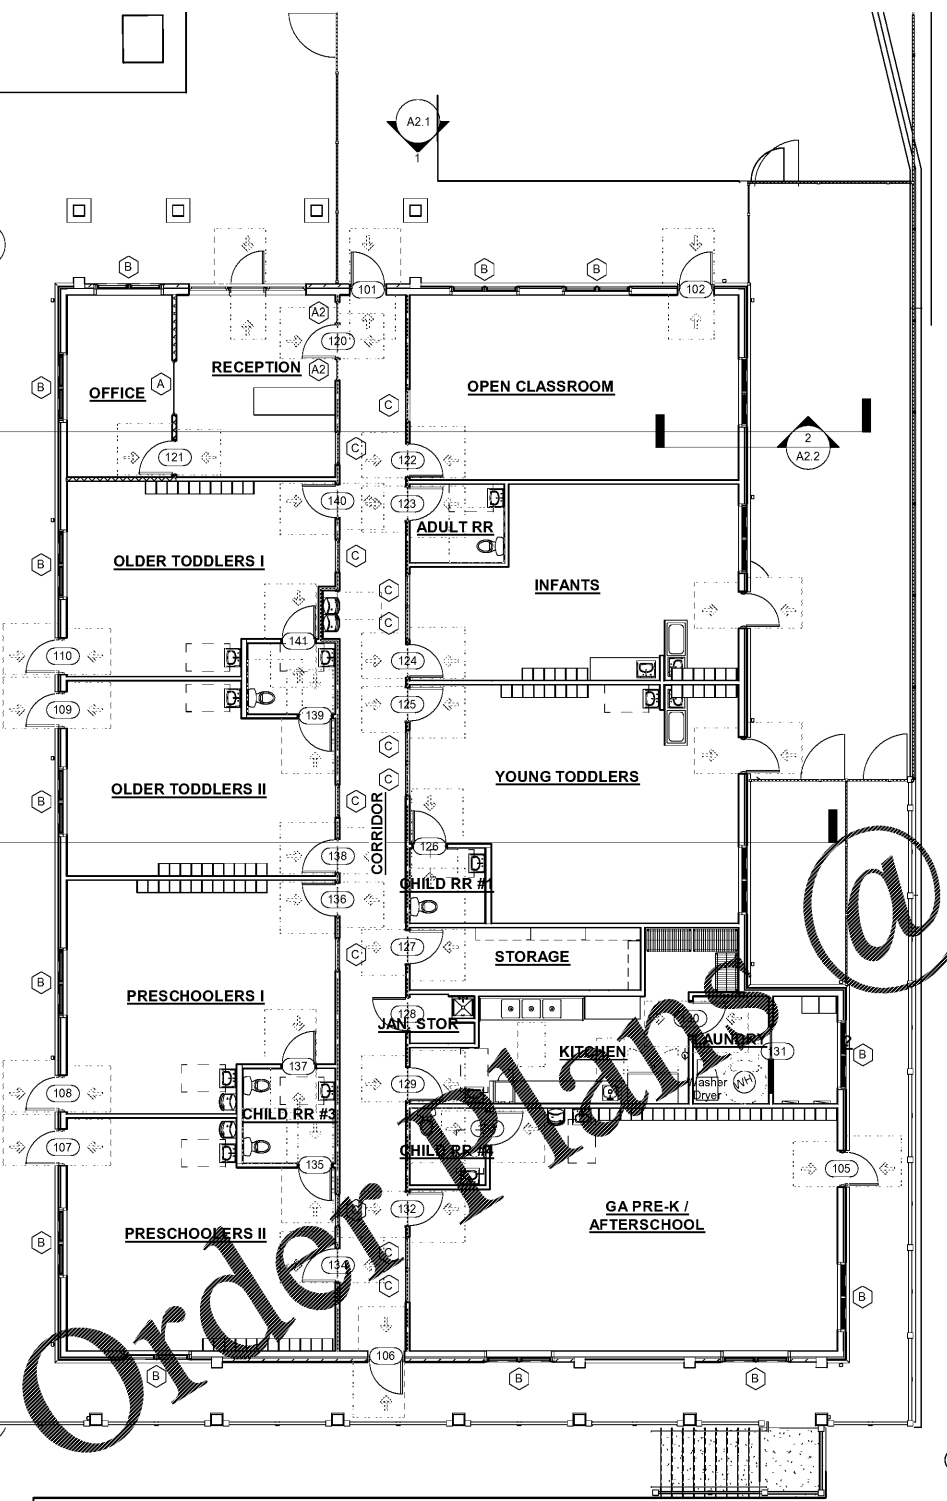

REVISIONS		
NO	DATE	DESCRIPTION

REFERENCE PLAN
A1.0
 DATE 03/23/20

WWW.LDILine.com

1 REFERENCE PLAN
 A1.0 1/8" = 1'-0"

STOP

Order Plans @