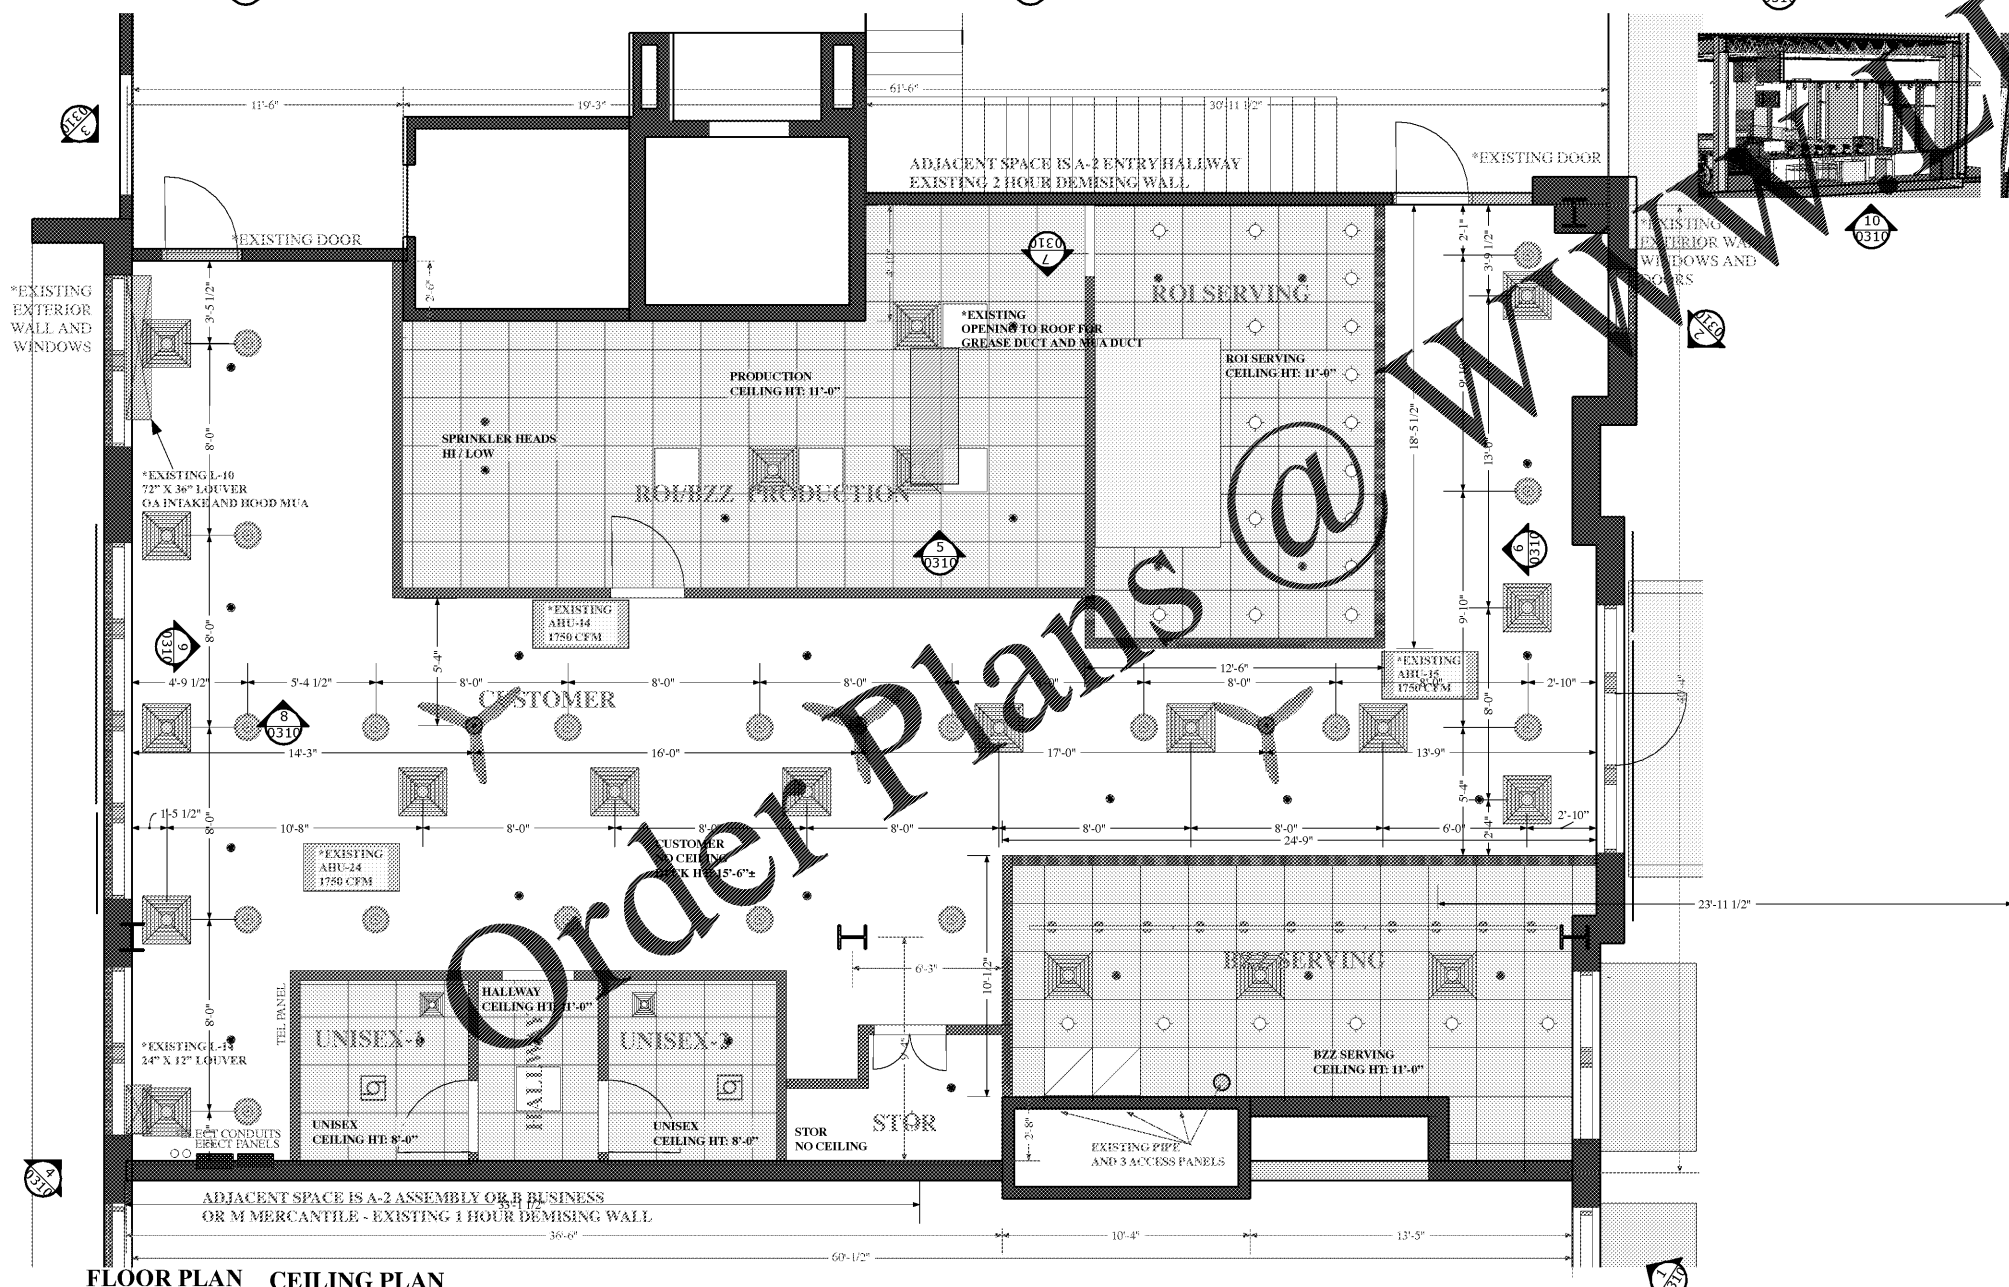

**SAMPLE
PROTOTYPE
ADAPTATION**

roibzzPROTO - Roll-On-In / Buzzed Bull Creamery
Combo SAMPLe PROTOTYPE ADAPTATION
12FEB2021

**PRELIMINARY
NOT FOR FINAL
CONSTRUCTION**

SEE AE-0300
FOR FINISH SCHEDULE

FLOOR PLAN CEILING PLAN