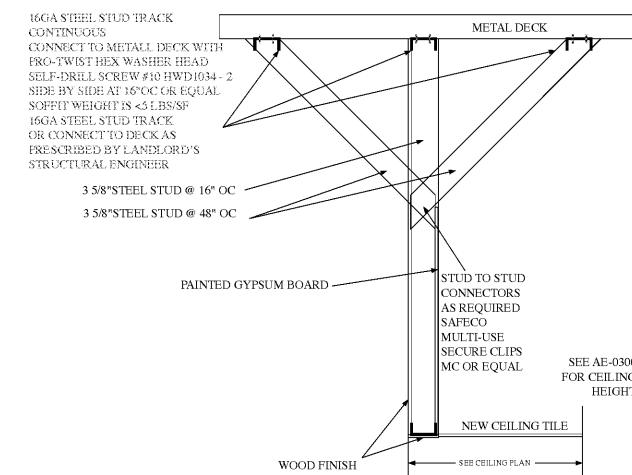

**SAMPLE
PROTOTYPE
ADAPTATION**

roibzzPROTO - Roll-On-In / Buzzed Bull Creamery
Combo SAMPLe PROTOTYPE ADAPTATION
12FEB2021

**PRELIMINARY
NOT FOR FINAL
CONSTRUCTION**

SEE AE-0300
FOR FINISH SCHEDULE

FLOOR PLAN CEILING PLAN