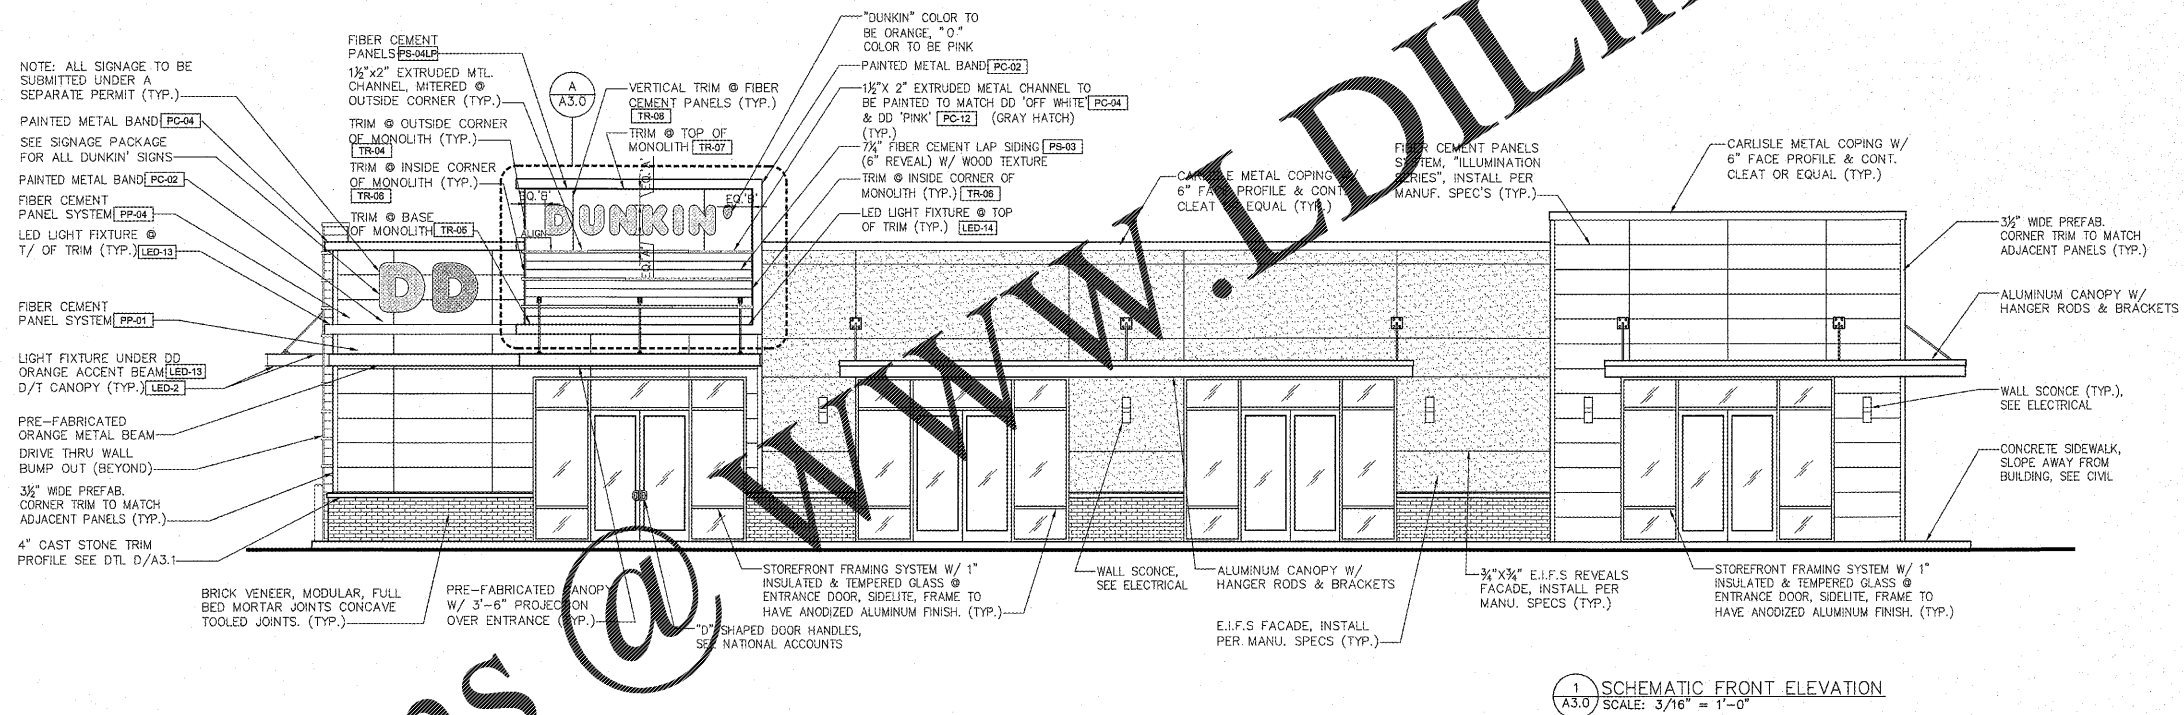

GENERAL NOTES:

ORANGE BEAM LIGHTING NOTES:

- UNDER SIDE OF BEAM — WHEN USING THE NATIONAL ACCOUNTS PREFABRICATED ORANGE BEAM LED-13 SHALL BE PROVIDED BY THE VENDOR FOR THE UNDERSIDE OF THE BEAM.
- TOP OF BEAM — WHEN USING THE NATIONAL ACCOUNTS PREFABRICATED ORANGE BEAM LED-13 SHALL BE PROVIDED BY THE VENDOR FOR THE TOP OF THE BEAM.

Order Plans @ www.LDILine.com

DRAWN BY: CLB
 CHECKED BY:
 DATE: FEBRUARY 8, 2023
 REVISIONS:

NO.	DESCRIPTION

JOB NO. 2052-A
 SHEET NO.