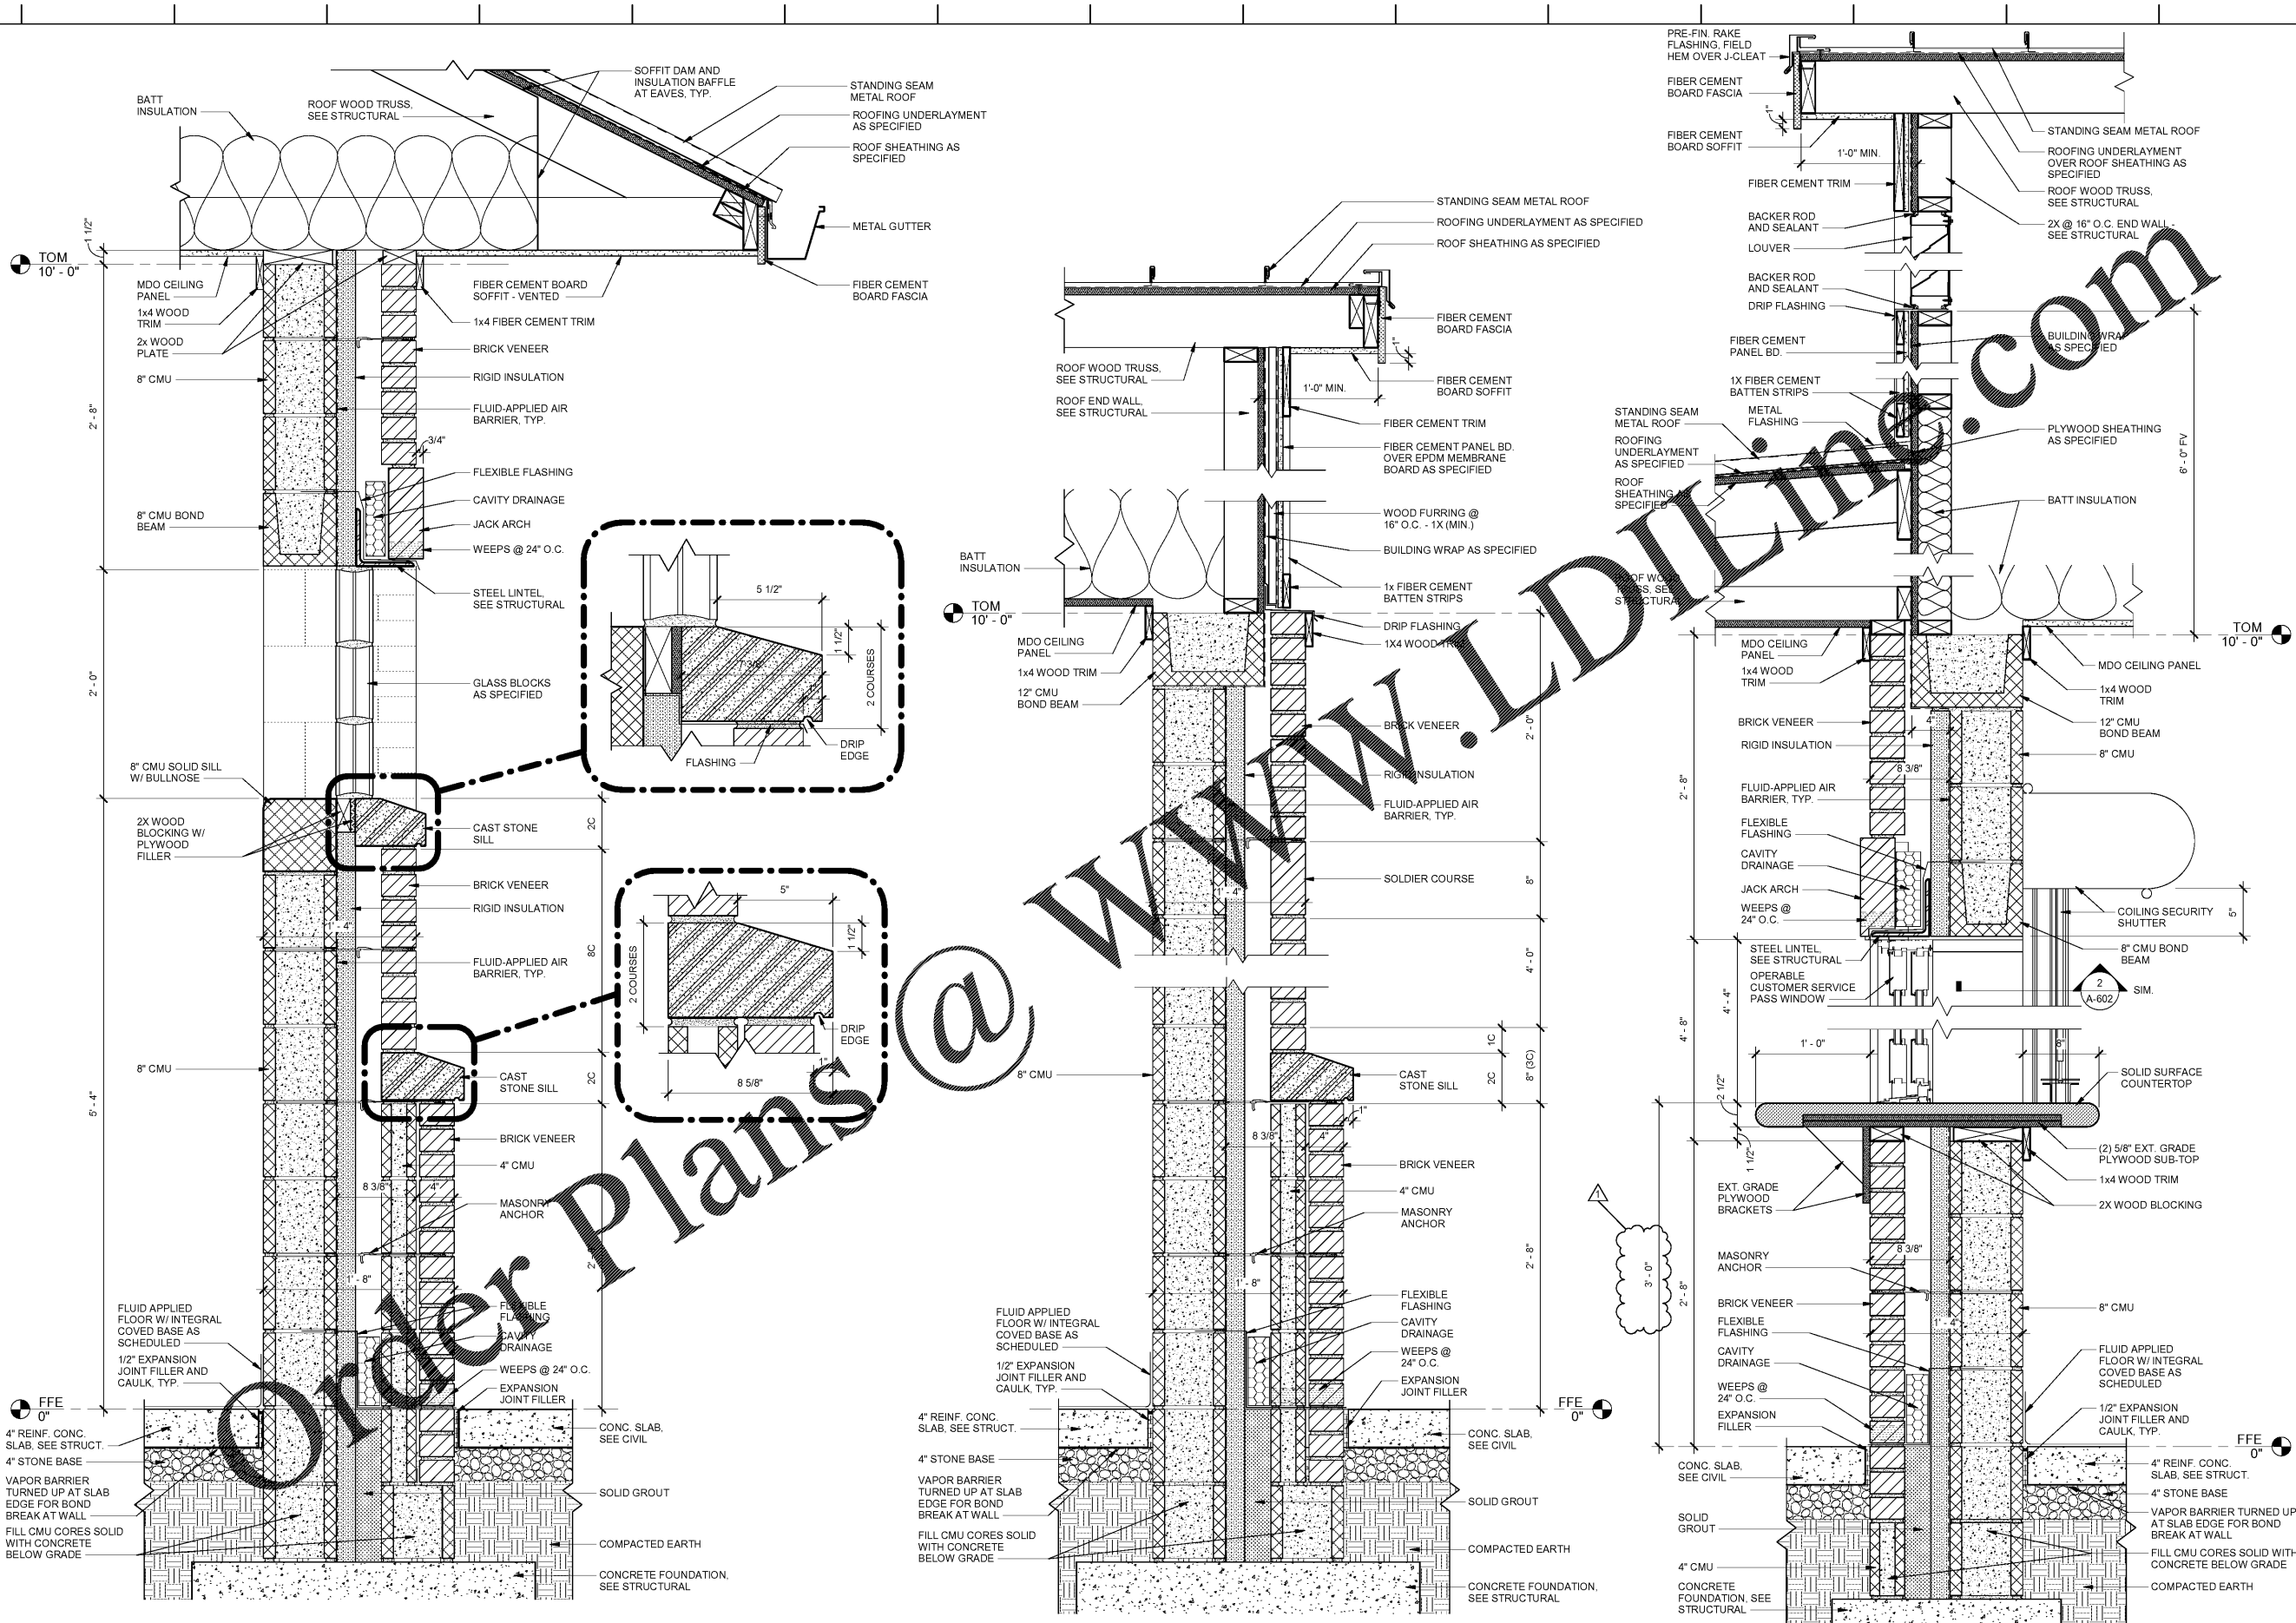

Lancaster County, South Carolina  
**Indian Land Soccer Complex**  
Lancaster County Parks & Recreation Soccer Complexes  
10167 Harrisburg Road  
Indian Land, SC 29707

Revisions:  
1 County Permit Review 1 11/20/20

Proj. No.: 080702  
Date: 10/09/2020

Sheet Name:  
**WALL SECTIONS**

**1 WALL SECTION**  
SCALE: 1 1/2" = 1'-0"

**2 WALL SECTION**  
SCALE: 1 1/2" = 1'-0"

**3 WALL SECTION**  
SCALE: 1 1/2" = 1'-0"