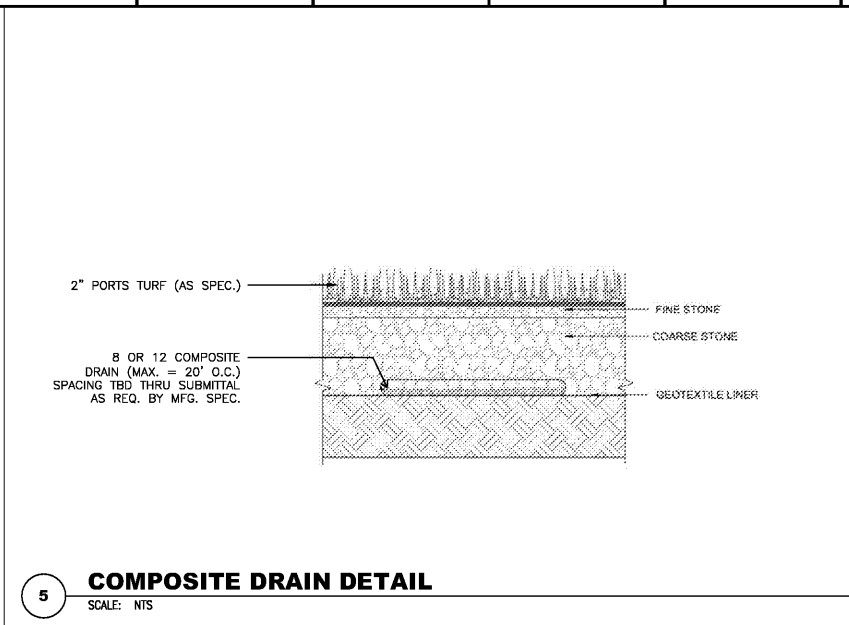

Lancaster County, South Carolina
Indian Land Soccer Complex
10167 Hamisburg Road
Indian Land, SC 29707

Revisions:

Proj. No.: 80702
Date: 10/13/2020

Sheet Name:
Site Details

L-903

1 SOCCER FIELD LAYOUT
SCALE: NTS

5 COMPOSITE DRAIN DETAIL
SCALE: NTS

8 CONCRETE EDGING/TURF EDGE AT RETAINING WALL
SCALE: NTS

2 PLAY SURFACE AT RIBBON CURB
SCALE: NTS

3 PLAY SURFACE, FENCE & CONCRETE WALK SECTION
SCALE: NTS

6 TURF CROSS SECTION & NAILER
SCALE: NTS

4 ADA RAMP AT PLAYGROUND
SCALE: NTS

7 SECTION THROUGH FIELD
SCALE: NTS

Order Plans @ www.LDILine.com