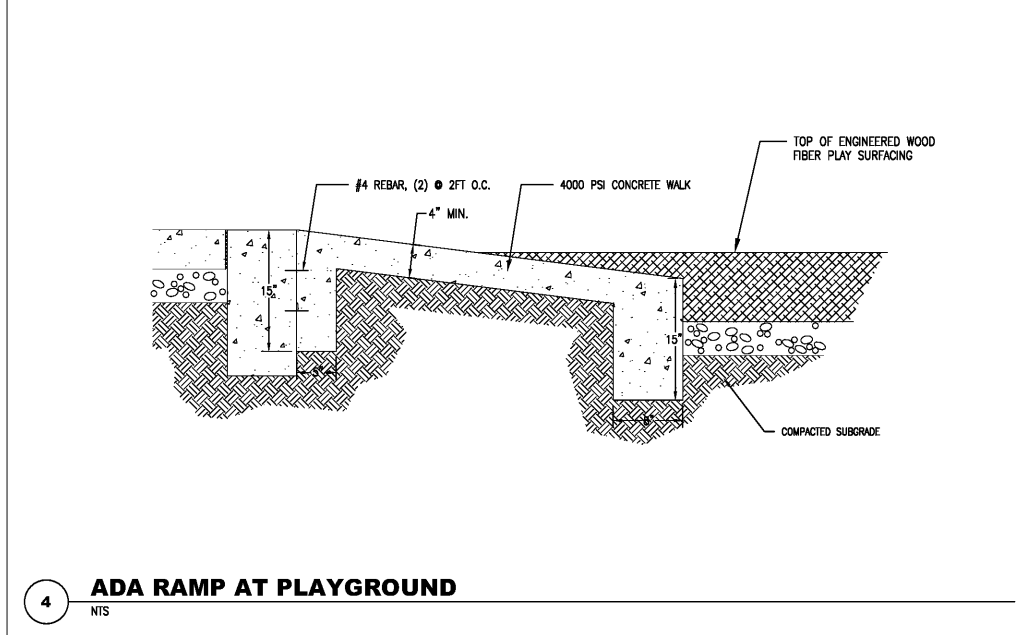

Lancaster County, South Carolina
Indian Land Soccer Complex
10167 Hamisburg Road
Indian Land, SC 29707

Revisions:

Proj. No.: 80702
Date: 10/13/2020

Sheet Name:
Site Details

L-903

1 SOCCER FIELD LAYOUT
SCALE: NTS

5 COMPOSITE DRAIN DETAIL
SCALE: NTS

8 CONCRETE EDGING/TURF EDGE AT RETAINING WALL
SCALE: NTS

2 PLAY SURFACE AT RIBBON CURB
SCALE: NTS

3 PLAY SURFACE, FENCE & CONCRETE WALK SECTION
SCALE: NTS

6 TURF CROSS SECTION & NAILER
SCALE: NTS

4 ADA RAMP AT PLAYGROUND
SCALE: NTS

7 SECTION THROUGH FIELD
SCALE: NTS

Order Plans @ www.LDILine.com