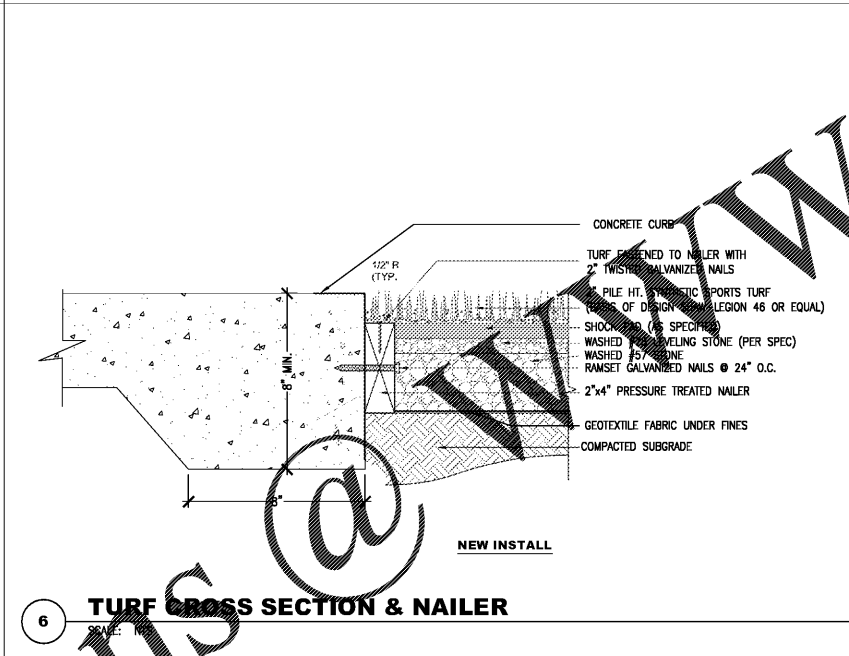

Lancaster County, South Carolina
Indian Land Soccer Complex
10167 Hamisburg Road
Indian Land, SC 29707

Revisions:

Proj. No.: 80702
Date: 10/13/2020

Sheet Name:
Site Details

L-903

1 SOCCER FIELD LAYOUT
SCALE: NTS

5 COMPOSITE DRAIN DETAIL
SCALE: NTS

8 CONCRETE EDGING/TURF EDGE AT RETAINING WALL
SCALE: NTS

2 PLAY SURFACE AT RIBBON CURB
SCALE: NTS

3 PLAY SURFACE, FENCE & CONCRETE WALK SECTION
SCALE: NTS

6 TURF CROSS SECTION & NAILER
SCALE: NTS

4 ADA RAMP AT PLAYGROUND
SCALE: NTS

7 SECTION THROUGH FIELD
SCALE: NTS

Order Plans @ www.LDILine.com