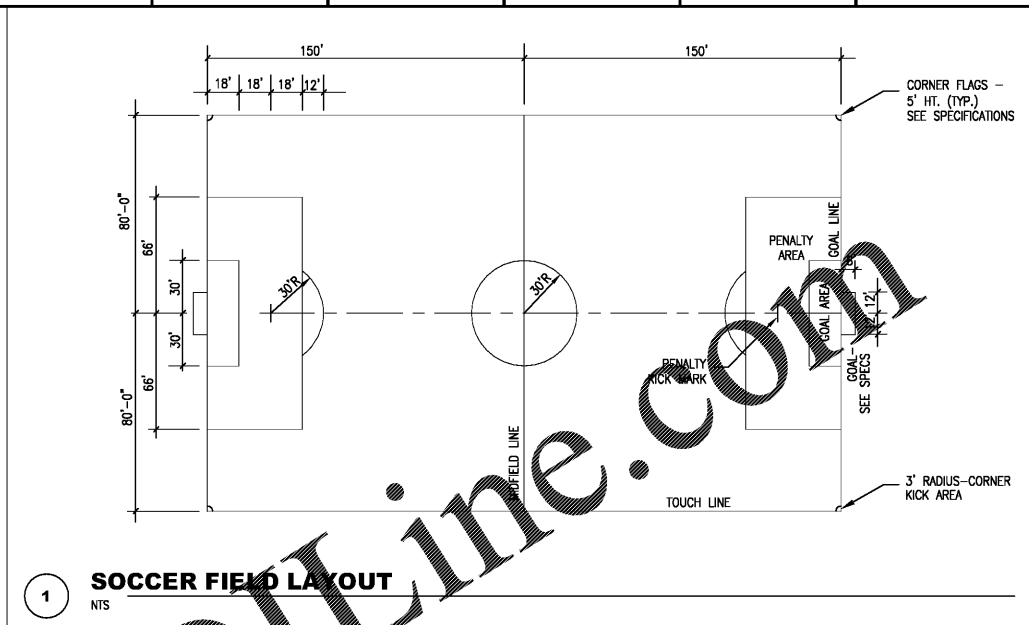

Lancaster County, South Carolina
Indian Land Soccer Complex
10167 Hamisburg Road
Indian Land, SC 29707

Revisions:

Proj. No.: 80702
Date: 10/13/2020

Sheet Name:
Site Details

L-903

1 SOCCER FIELD LAYOUT
SCALE: NTS

5 COMPOSITE DRAIN DETAIL
SCALE: NTS

8 CONCRETE EDGING/TURF EDGE AT RETAINING WALL
SCALE: NTS

2 PLAY SURFACE AT RIBBON CURB
SCALE: NTS

3 PLAY SURFACE, FENCE & CONCRETE WALK SECTION
SCALE: NTS

6 TURF CROSS SECTION & NAILER
SCALE: NTS

4 ADA RAMP AT PLAYGROUND
SCALE: NTS

7 SECTION THROUGH FIELD
SCALE: NTS

Order Plans @ www.LDILine.com