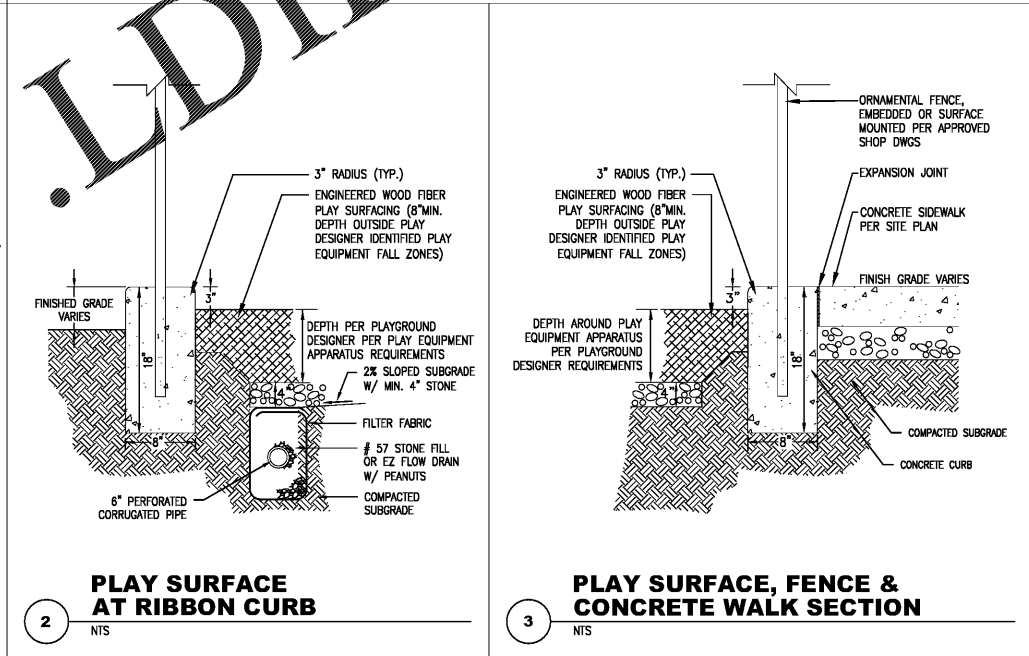

Lancaster County, South Carolina
Indian Land Soccer Complex
10167 Hamisburg Road
Indian Land, SC 29707

Revisions:

Proj. No.: 80702
Date: 10/13/2020

Sheet Name:
Site Details

L-903

1 SOCCER FIELD LAYOUT
SCALE: NTS

5 COMPOSITE DRAIN DETAIL
SCALE: NTS

8 CONCRETE EDGING/TURF EDGE AT RETAINING WALL
SCALE: NTS

2 PLAY SURFACE AT RIBBON CURB
SCALE: NTS

3 PLAY SURFACE, FENCE & CONCRETE WALK SECTION
SCALE: NTS

6 TURF CROSS SECTION & NAILER
SCALE: NTS

4 ADA RAMP AT PLAYGROUND
SCALE: NTS

7 SECTION THROUGH FIELD
SCALE: NTS

Order Plans @ www.LDILine.com