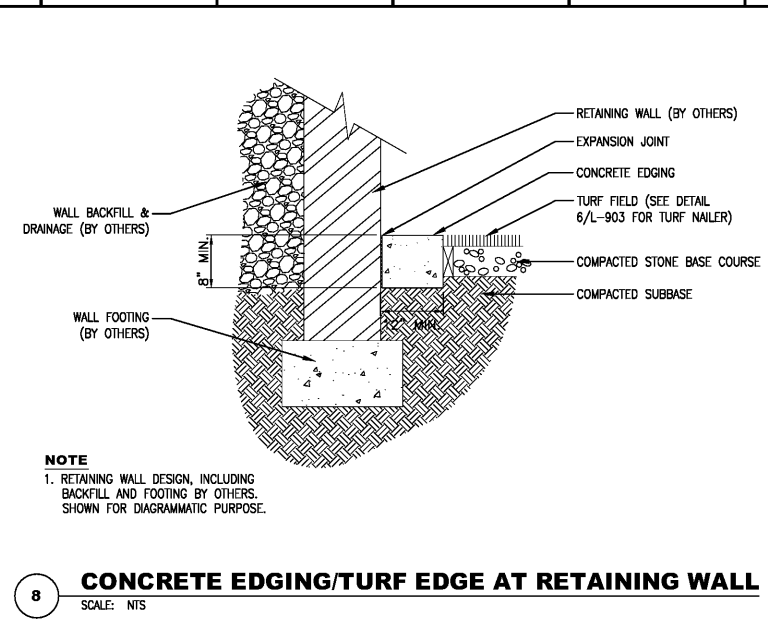

Lancaster County, South Carolina
Indian Land Soccer Complex
10167 Hamisburg Road
Indian Land, SC 29707

Revisions:

Proj. No.: 80702
Date: 10/13/2020

Sheet Name:
Site Details

L-903

1 SOCCER FIELD LAYOUT
SCALE: NTS

5 COMPOSITE DRAIN DETAIL
SCALE: NTS

8 CONCRETE EDGING/TURF EDGE AT RETAINING WALL
SCALE: NTS

2 PLAY SURFACE AT RIBBON CURB
SCALE: NTS

3 PLAY SURFACE, FENCE & CONCRETE WALK SECTION
SCALE: NTS

6 TURF CROSS SECTION & NAILER
SCALE: NTS

4 ADA RAMP AT PLAYGROUND
SCALE: NTS

7 SECTION THROUGH FIELD
SCALE: NTS

Order Plans @ www.LDILine.com