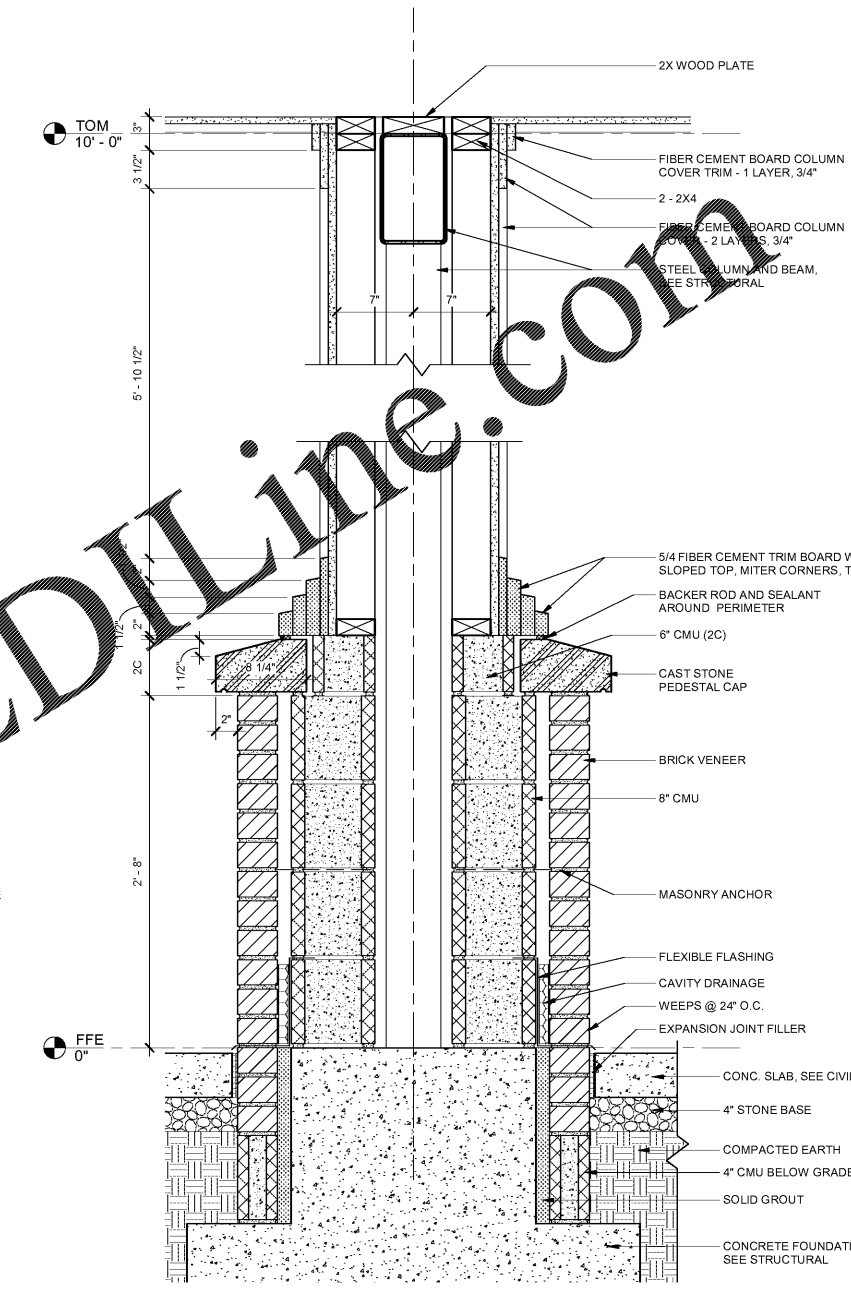

Sheet Name:
WALL SECTIONS AND
DETAILS

A-312

2 PLAN DETAIL
SCALE: 1 1/2" = 1'-0"

3 PLAN DETAIL
SCALE: 1 1/2" = 1'-0"

4 COLUMN SECTION
SCALE: 1 1/2" = 1'-0"

5 ARCHITECTURAL BRACKET DETAILS
SCALE: 1 1/2" = 1'-0"