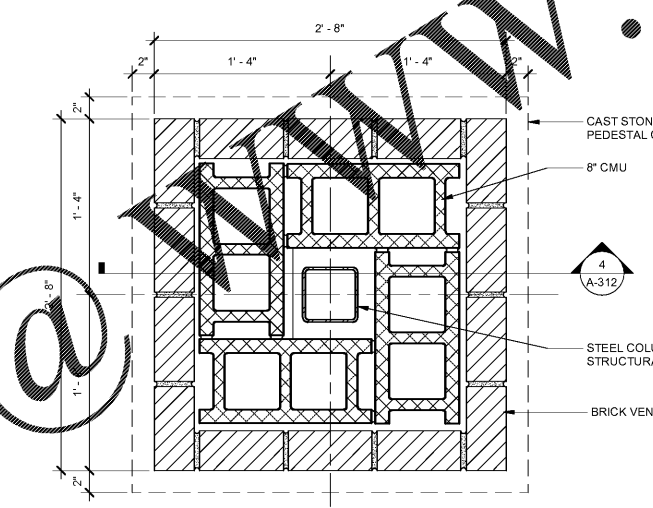

Lancaster County, South Carolina
Heath Springs Soccer Complex
Lancaster County Parks & Recreation Soccer Complexes
200 Boyd Falle Road
Heath Springs, SC 29068

Revisions:

Proj. No.: 080703
Date: 10/09/2020

Sheet Name:
WALL SECTIONS AND
DETAILS

A-312

2 PLAN DETAIL
SCALE: 1 1/2" = 1'-0"

3 PLAN DETAIL
SCALE: 1 1/2" = 1'-0"

4 COLUMN SECTION
SCALE: 1 1/2" = 1'-0"

5 ARCHITECTURAL BRACKET DETAILS
SCALE: 1 1/2" = 1'-0"