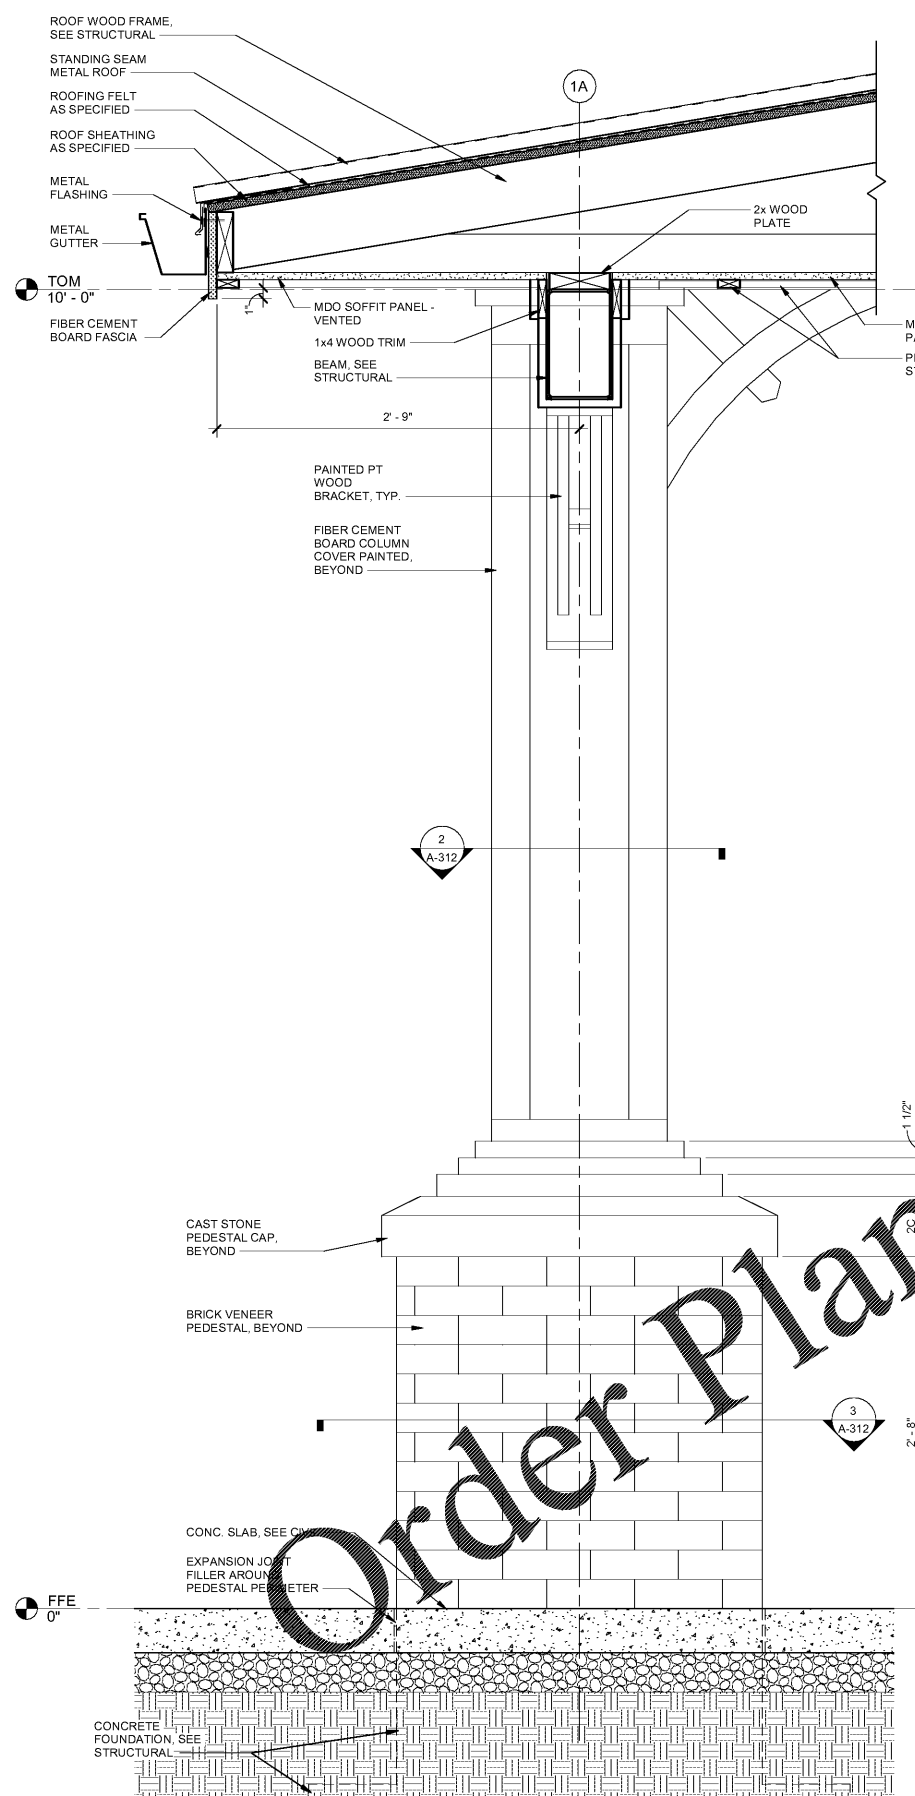

Lancaster County, South Carolina
Heath Springs Soccer Complex
Lancaster County Parks & Recreation Soccer Complexes
200 Boyd Falle Road
Heath Springs, SC 29068

Revisions:

Proj. No.: 080703
Date: 10/09/2020

Sheet Name:
WALL SECTIONS AND
DETAILS

A-312

2 PLAN DETAIL
SCALE: 1 1/2" = 1'-0"

3 PLAN DETAIL
SCALE: 1 1/2" = 1'-0"

4 COLUMN SECTION
SCALE: 1 1/2" = 1'-0"

5 ARCHITECTURAL BRACKET DETAILS
SCALE: 1 1/2" = 1'-0"