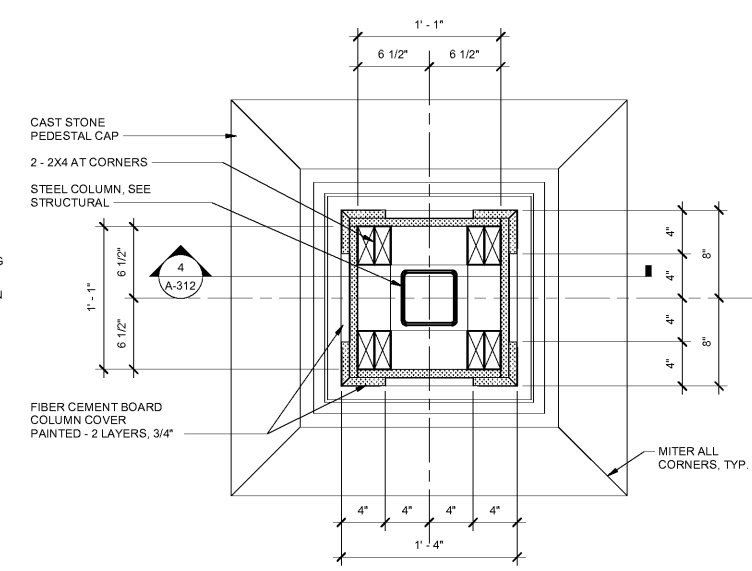

Lancaster County, South Carolina
Heath Springs Soccer Complex
Lancaster County Parks & Recreation Soccer Complexes
200 Boyd Falle Road
Heath Springs, SC 29068

Revisions:

Proj. No.: 080703
Date: 10/09/2020

Sheet Name:
WALL SECTIONS AND
DETAILS

A-312

2 PLAN DETAIL
SCALE: 1 1/2" = 1'-0"

3 PLAN DETAIL
SCALE: 1 1/2" = 1'-0"

4 COLUMN SECTION
SCALE: 1 1/2" = 1'-0"

5 ARCHITECTURAL BRACKET DETAILS
SCALE: 1 1/2" = 1'-0"