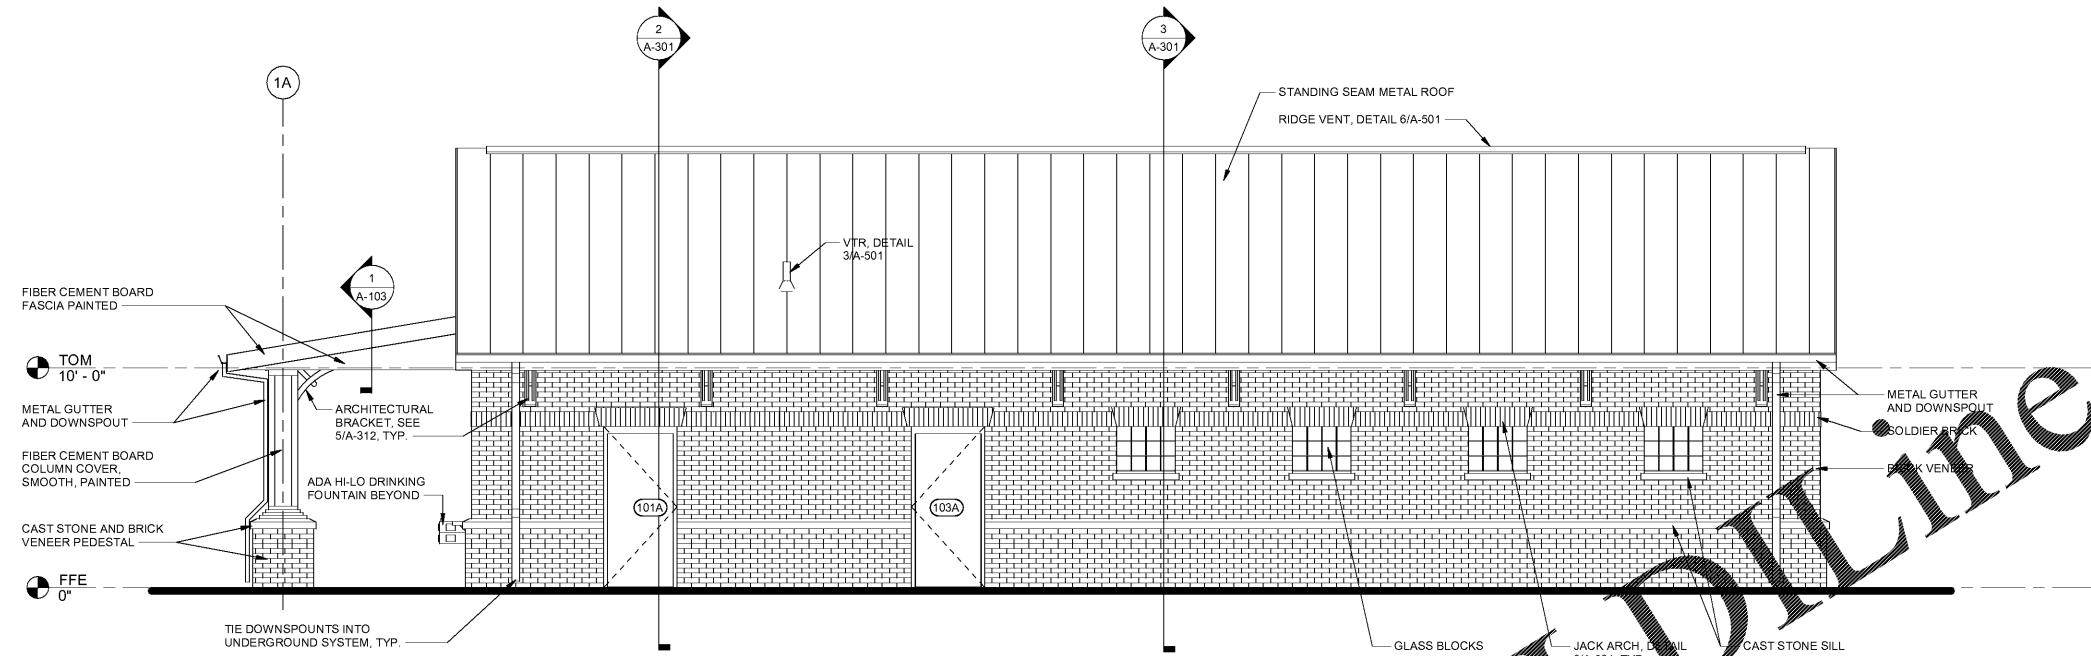

Lancaster County, South Carolina
Heath Springs Soccer Complex
Lancaster County Parks & Recreation Soccer Complexes
200 Boyd Falle Road
Heath Springs, SC 29068

Revisions:

Proj. No.: 080703
Date: 10/09/2020

Sheet Name:
BUILDING
ELEVATIONS

1 BUILDING ELEVATION - SOUTH
SCALE: 1/4" = 1'-0"

2 BUILDING ELEVATION - WEST
SCALE: 1/4" = 1'-0"