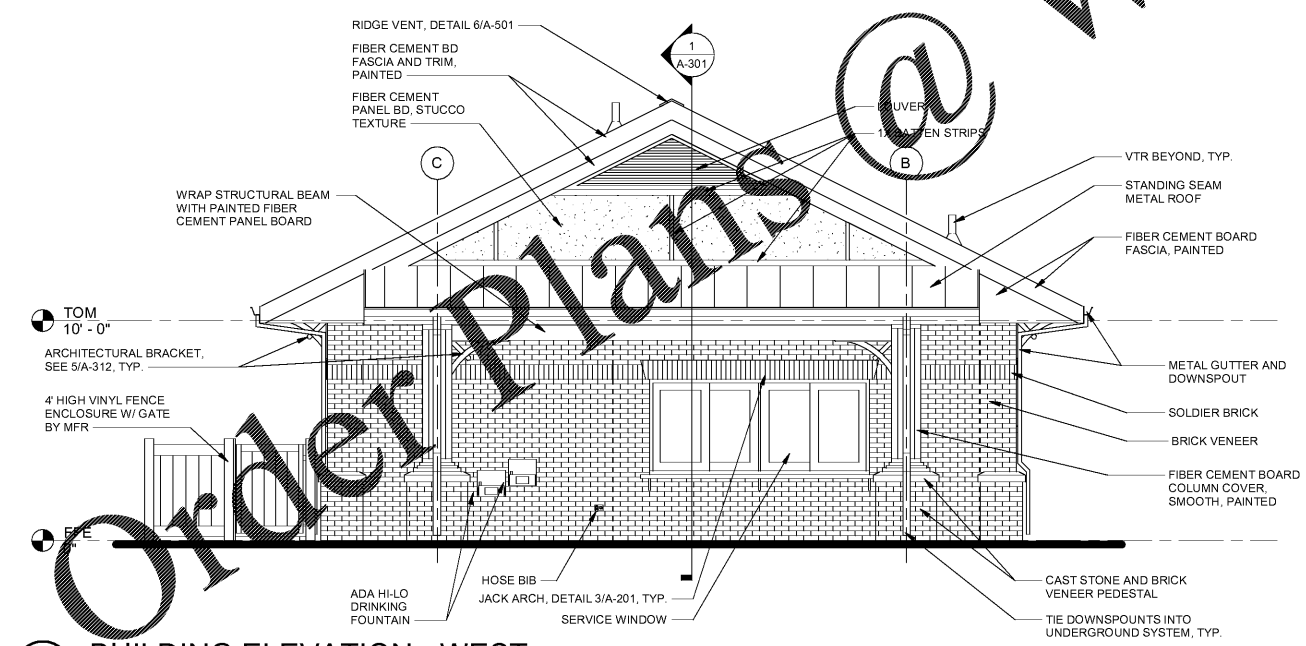

Lancaster County, South Carolina
Heath Springs Soccer Complex
Lancaster County Parks & Recreation Soccer Complexes
200 Boyd Falle Road
Heath Springs, SC 29068

Revisions:

Proj. No.: 080703
Date: 10/09/2020

Sheet Name:
BUILDING
ELEVATIONS

1 BUILDING ELEVATION - SOUTH
SCALE: 1/4" = 1'-0"

2 BUILDING ELEVATION - WEST
SCALE: 1/4" = 1'-0"