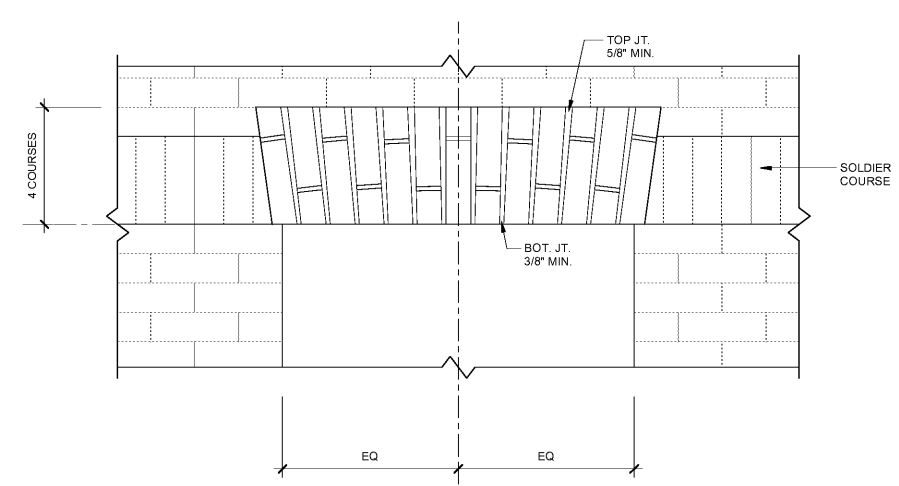

Sheet Name:  
BUILDING  
ELEVATIONS

**A-201**

**1 BUILDING ELEVATION - NORTH**  
SCALE: 1/4" = 1'-0"

**2 BUILDING ELEVATION - EAST**  
SCALE: 1/4" = 1'-0"

**3 JACK ARCH - ELEVATION**  
SCALE: 1 1/2" = 1'-0"