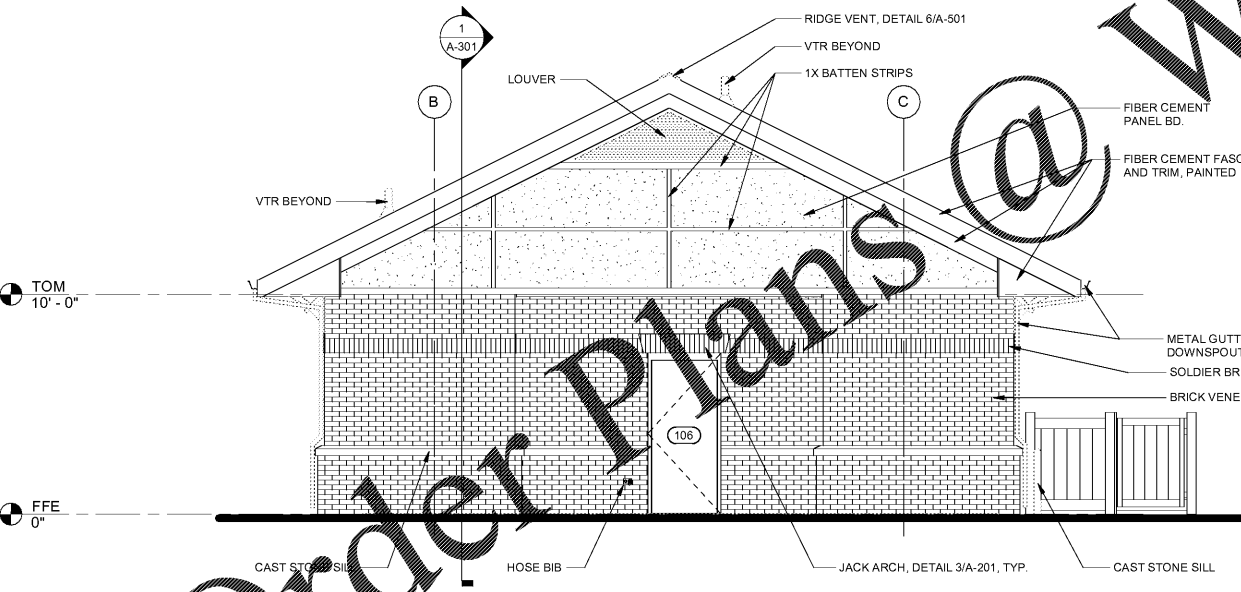

Lancaster County, South Carolina  
**Heath Springs Soccer Complex**  
Lancaster County Parks & Recreation Soccer Complexes  
200 Boyd Falls Road  
Heath Springs, SC 29068

Revisions:

Proj. No.: 080703  
Date: 10/09/2020

Sheet Name:  
BUILDING  
ELEVATIONS

**A-201**

**1 BUILDING ELEVATION - NORTH**  
SCALE: 1/4" = 1'-0"

**2 BUILDING ELEVATION - EAST**  
SCALE: 1/4" = 1'-0"

**3 JACK ARCH - ELEVATION**  
SCALE: 1 1/2" = 1'-0"