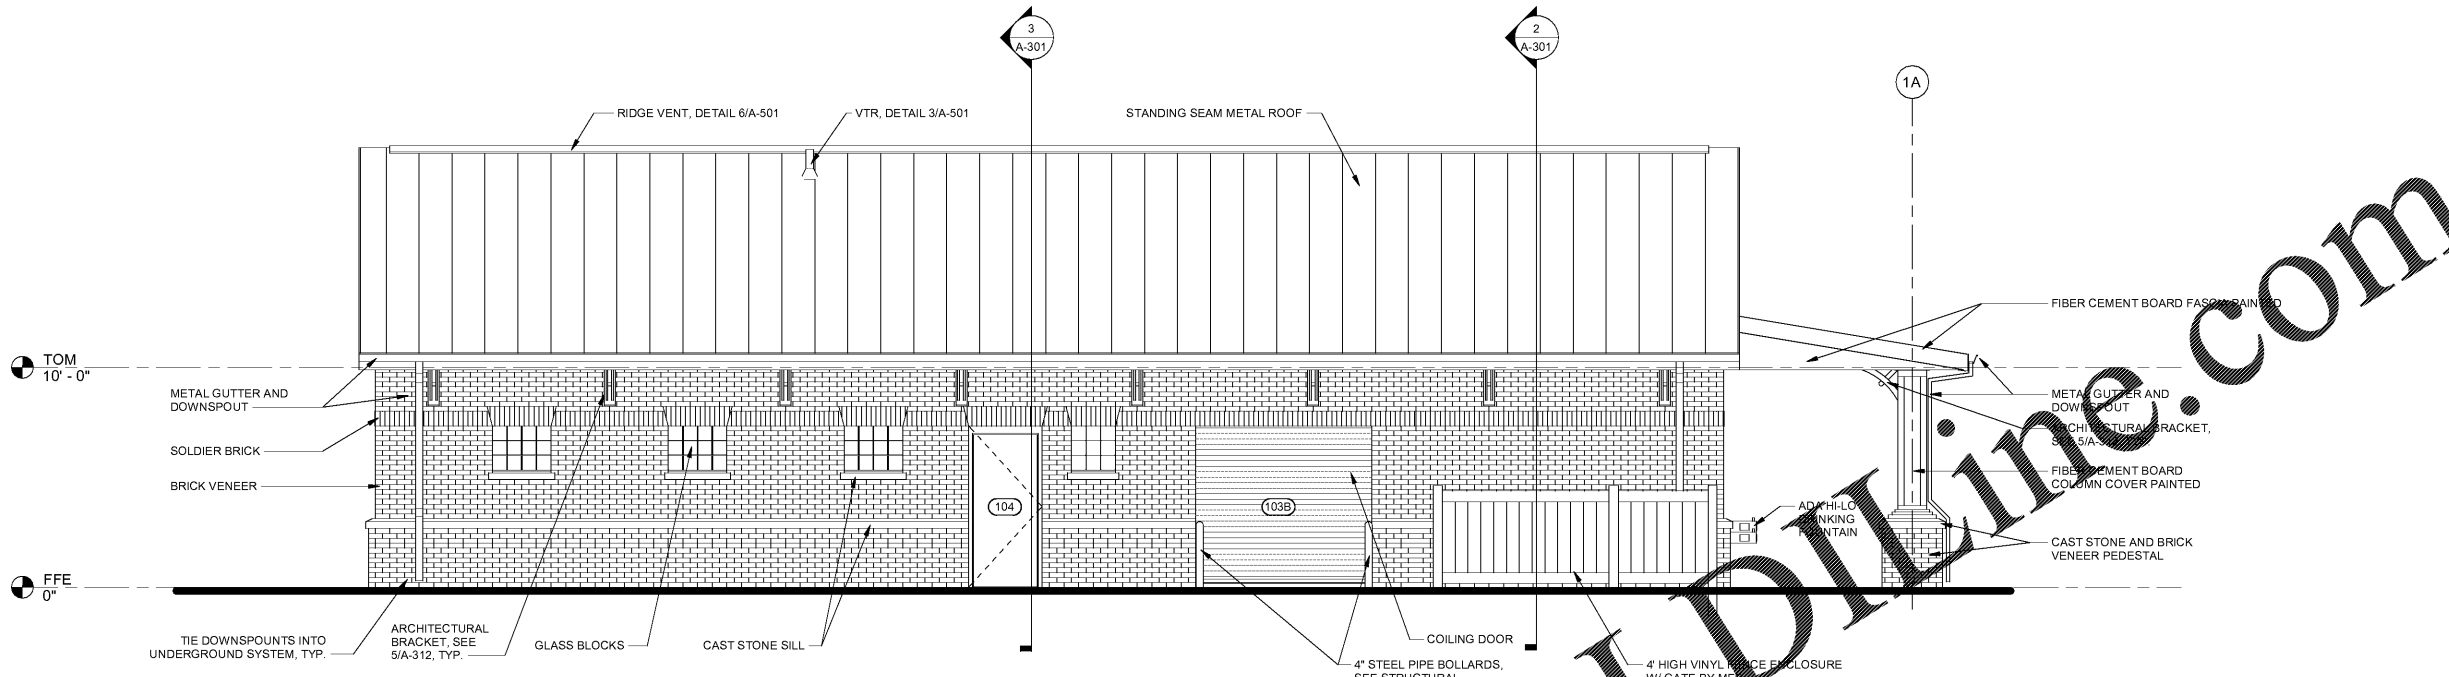

Lancaster County, South Carolina  
**Heath Springs Soccer Complex**  
Lancaster County Parks & Recreation Soccer Complexes  
200 Boyd Falls Road  
Heath Springs, SC 29068

Revisions:

Proj. No.: 080703  
Date: 10/09/2020

Sheet Name:  
BUILDING  
ELEVATIONS

**A-201**

**1 BUILDING ELEVATION - NORTH**  
SCALE: 1/4" = 1'-0"

**2 BUILDING ELEVATION - EAST**  
SCALE: 1/4" = 1'-0"

**3 JACK ARCH - ELEVATION**  
SCALE: 1 1/2" = 1'-0"