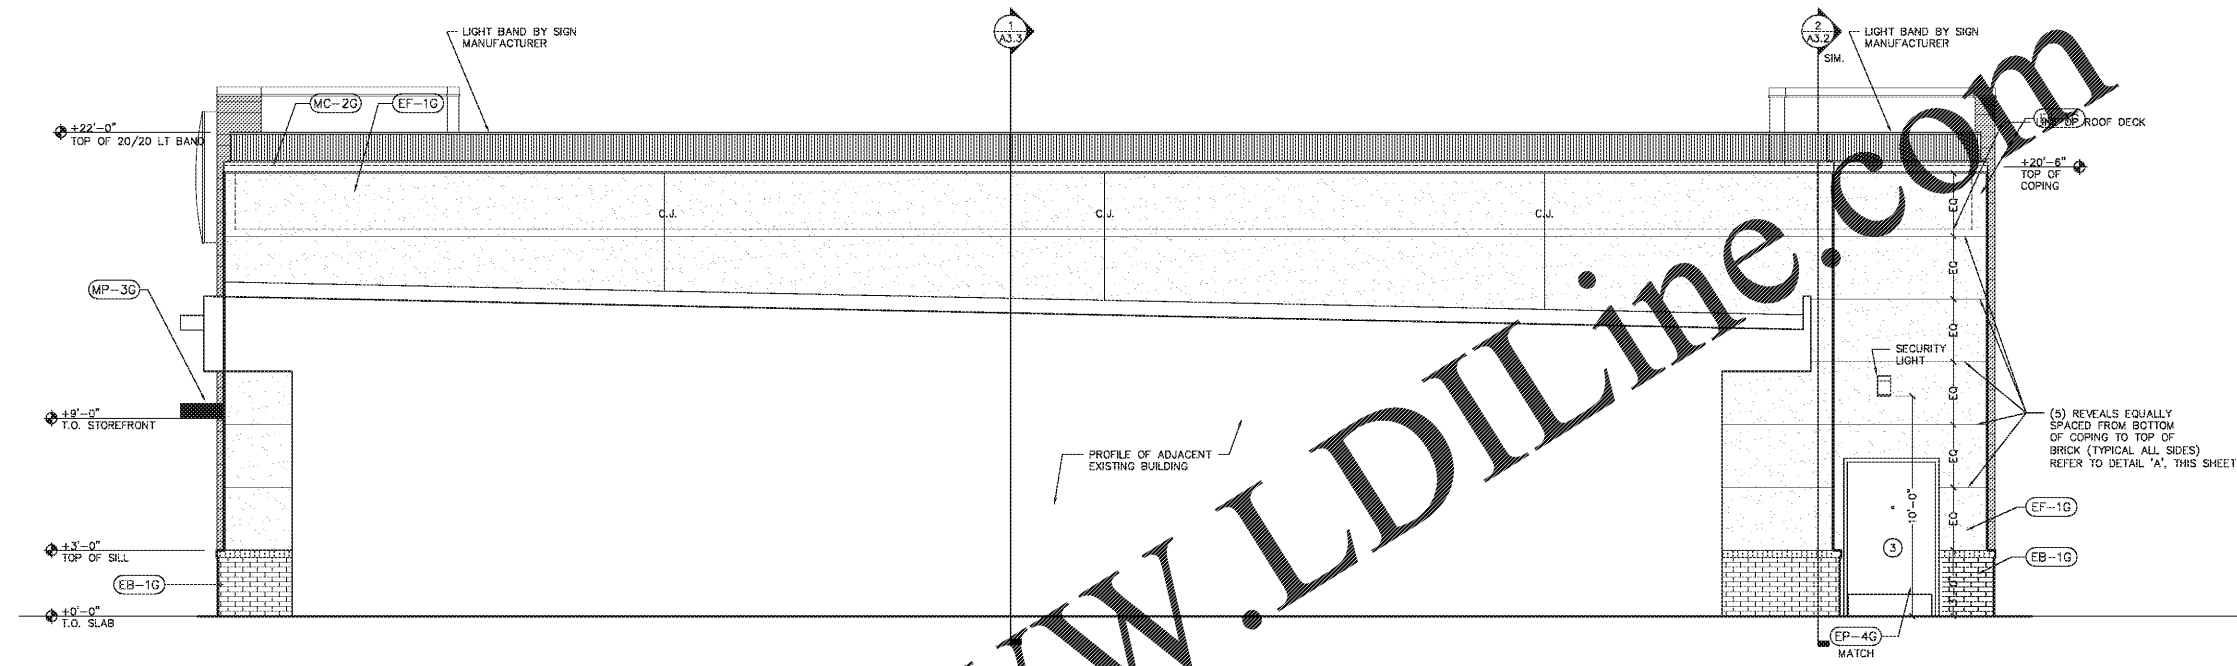

PALMETTO BURGER KING
3765 ROOSEVELT HWY., PALMETTO, GA.
FOR **JP DESIGN & CONSTRUCTION**
JACKSON, GA.

REVISIONS

NO.	DESCRIPTION

SHEET TITLE
EXTERIOR ELEVATIONS

DATE: **10-30-20**
PROJECT NUMBER: **20-197**
SHEET NUMBER: **A2.1**

2 SIDE ELEVATION
A2.2 SCALE: 1/4" = 1'-0"