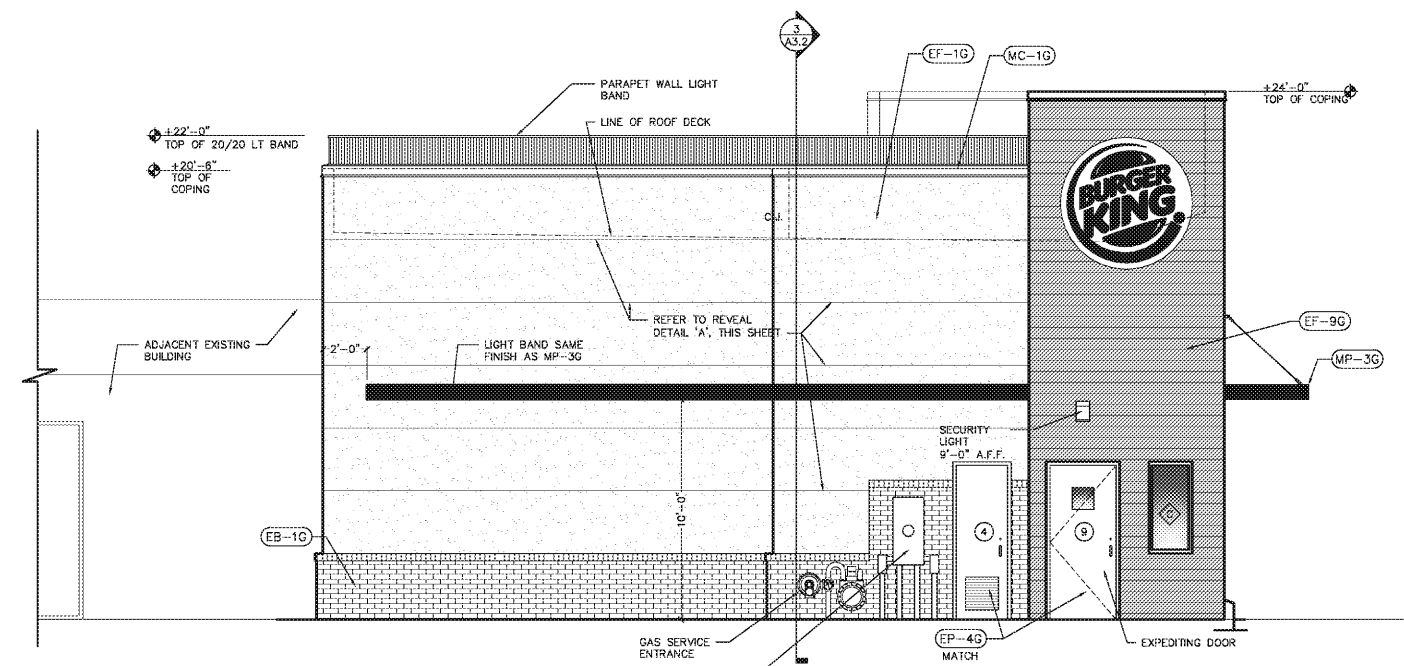

1 REAR ELEVATION
A2.2 SCALE: 1/4" = 1'-0"

EXTERIOR FINISH SCHEDULE

MARK	DESCRIPTION	MANUFACTURER	PRODUCT	COLOR	FINISH	REMARKS
EB-1G	BRICK	EVOLUTION BRICK	MOD/QS TUMBLE (FULL BRICK)	OLD FLSBORO	-	-
ECT-1G	NOT USED					
EF-1G	EIFS	STC	STC THERM CI EIFS SYSTEM	MARSH PPG "TANNERS TAUPE"	FINE SAND	
EP-2G	PAINT	SHERWIN WILLIAMS	PRIMER: DYNON A24W/PAINT: SUPER PAINT EXT	TAUPE TONE SW-7633	SATIN	
EP-4G	PAINT	SHERWIN WILLIAMS	PRIMER: DYNON A24W/PAINT: SUPER PAINT EXT	HOMESTEAD BROWN SW-7515	SATIN	
EP-8G	METAL COPING	SHERWIN WILLIAMS	PRIMER: PRO-COAT B66/PAINT: HIGH PERF. PAINT B66-650	CEDAR (CUSTOM FORMULA)		
EGR-3G	GROUT	MAPEI		#5 "CHAMOIS"		USE WITH BRICK EB-1G
EGR-4G	GROUT	CUSTOM BLDG PRODUCTS	POLYBLEND SANDED	#335 "WINTER GRAY"		USE W/ ECT-1G
MC-1G	METAL COPING	HICKMAN SYS.	PERMA SNAP PLUS	A-30 SILVERSMITH		TOP OF LIGHT BAND
MC-2G	METAL COPING	W.P. HICKMAN SYS.	PERMA SNAP PLUS	MATCH EP-2G PPF "TANNERS TAUPE"		BELOW LIGHT BAND
MC-3G	METAL COPING	W.P. HICKMAN SYS.	PERMA SNAP PLUS	MATCH EP-8G PPG CEDAR		TOP OF TOWER
MP-3G	METAL CANOPY	APPROVED SUPPLIER	STADING SEAM MET. ROOF UC-4 PROFILE	CLEAR ANIDIZED		
EF-9G	EXTERIOR FINISH FIBER CEMENT	NICHHA	VINTAGE WOOD EF762	CEDAR	-	-

NOTES:
SUBMIT PRODUCT LINE AND FULL RANGE OF MANUFACTURER'S COLORS FOR OWNER'S APPROVAL.