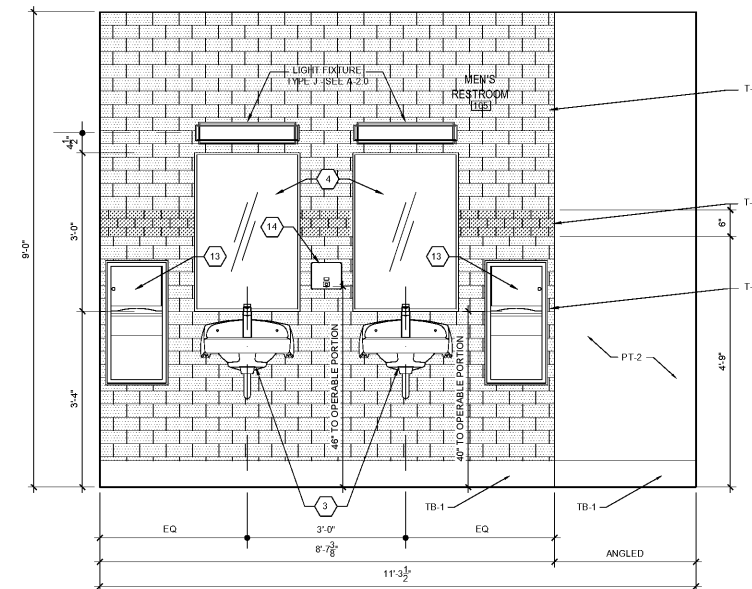

3 MEN'S RESTROOM ELEVATION
SCALE: 3/4" = 1'-0"

Order Plans @ www.LDilLine.com