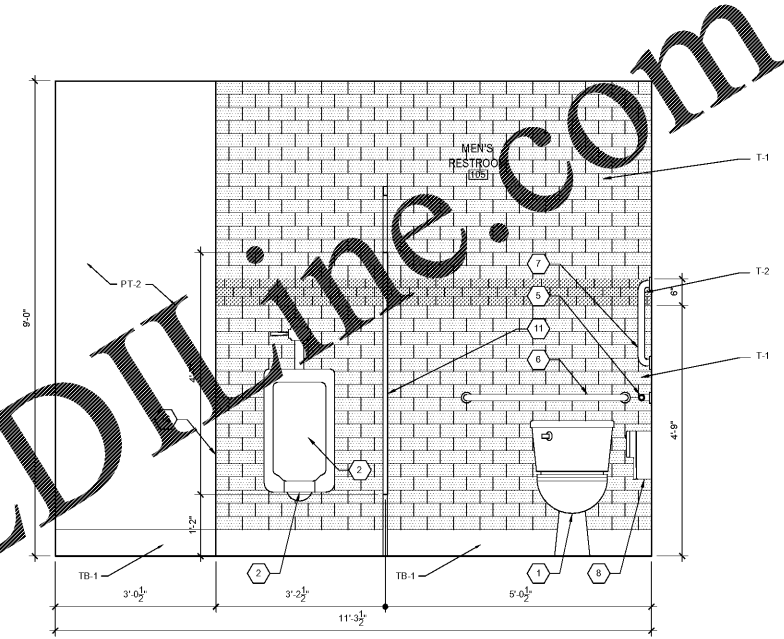

STAMPS

CONSULTANT

MIDSOUTH
CARPENTER'S
TRAINING
TRUST

LA VERGNE, TN

PROJECT NUMBER 1982
ISSUE DATE
FOR PERMIT 09.30.20

DRAWING DATA
DRAWN BY: BM/LM
CHECKED BY: TH

SHEET TITLE

INTERIOR
ELEVATIONS

SHEET NUMBER

A8.2

TOILET ACCESSORIES SCHEDULE		
MARK	ITEM DESCRIPTION	MANUF / MODEL
1	WATER CLOSET	SEE PLUMBING
2	URINAL	SEE PLUMBING
3	LAVATORY	SEE PLUMBING
4	MIRROR	BOBRICK B-165 24"W
5	42" GRAB BAR	BOBRICK B-6806 X 42
6	36" GRAB BAR	BOBRICK B-6806 X 36
7	18" GRAB BAR	BOBRICK B-6806 X 18
8	TOILET PAPER DISPENSER	BOBRICK B-2888
9	SANITARY NAPKIN DISPOSAL	BOBRICK MODEL B-270
10	HILLO DRINKING FOUNTAIN	SEE PLUMBING
11	HINY HIDER - RESTROOM PARTITIONS	BLACK W/ STAINLESS STEEL STIRRUPS & SHOES
12	MOP SINK	SEE PLUMBING
13	SURFACE MOUNTED PAPER TOWEL DISPENSER AND WASTE RECEPTACLE	BOBRICK MODEL B-359
14	WALL MOUNTED SOAP DISPENSER	BOBRICK B-3699
15	EYE WASH STATION	SEE PLUMBING
16	CS ACROVYN CORNER GUARD	SM-20N GALVESTON GRAY #315

GENERAL NOTES

1. PROVIDE BLOCKING FOR ALL WALL MOUNTED FIXTURES AND ACCESSORIES.
2. SEE G-3.3 FOR ALL MOUNTING HEIGHTS.
3. BOBRICK PRODUCTS SHALL BE CONSIDERED THE BASIS OF DESIGN. GC SHALL SUBMIT EQUAL MANUFACTURERS / PRODUCTS FOR OWNER & ARCHITECT APPROVAL.
4. TOILET PARTITIONS SHALL BE HDPE PARTITIONS. BASIS OF DESIGN IS HINY HIDERS BY SCRANTON PRODUCTS. PARTITIONS SHALL BE FLOOR MOUNTED OVERHEAD BRACED. COLOR SHALL BE BLACK WITH STAINLESS STEEL BRACKETS.

1 MEN'S RESTROOM ELEVATION
SCALE: 3/4" = 1'-0"