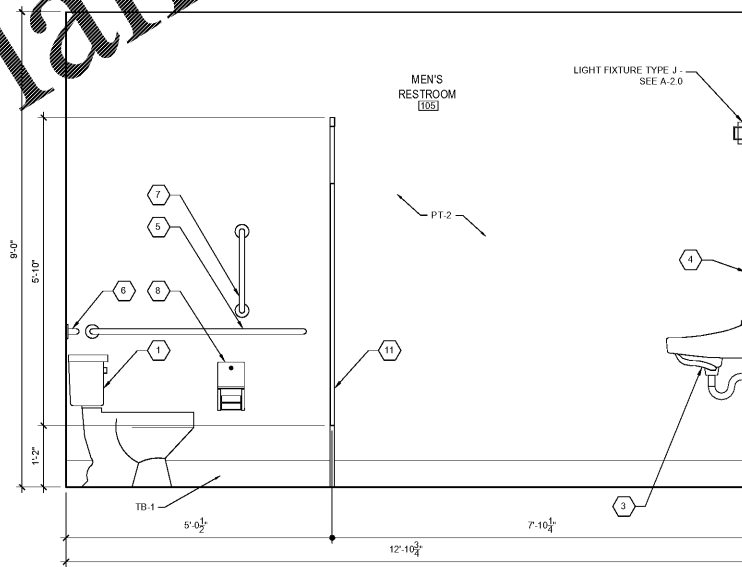

2 MEN'S RESTROOM ELEVATION
SCALE: 3/4" = 1'-0"