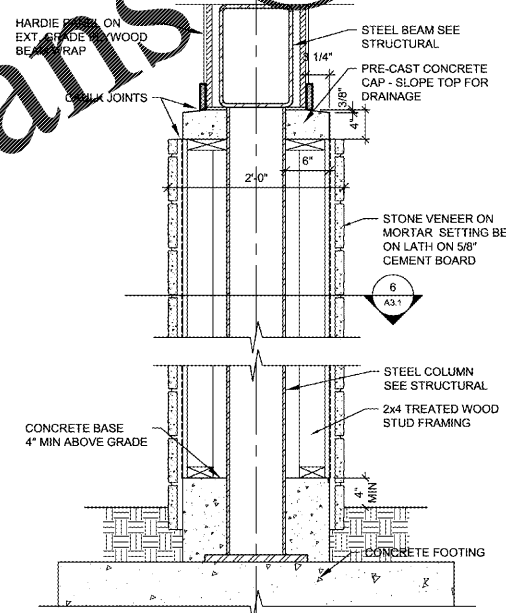

1 CANOPY SECTION
SCALE: 1/2" = 1'-0"

4 CANOPY SECTION
SCALE: 1/2" = 1'-0" GABLE END

2 FABRIC CANOPY SECTION
SCALE: 1 1/2" = 1'-0"

3 COLUMN SECTION
SCALE: 1" = 1'-0"

ISSUE DATES

INITIAL	DATE
1.	09-04-2020
2.	
3.	
4.	
5.	
6.	