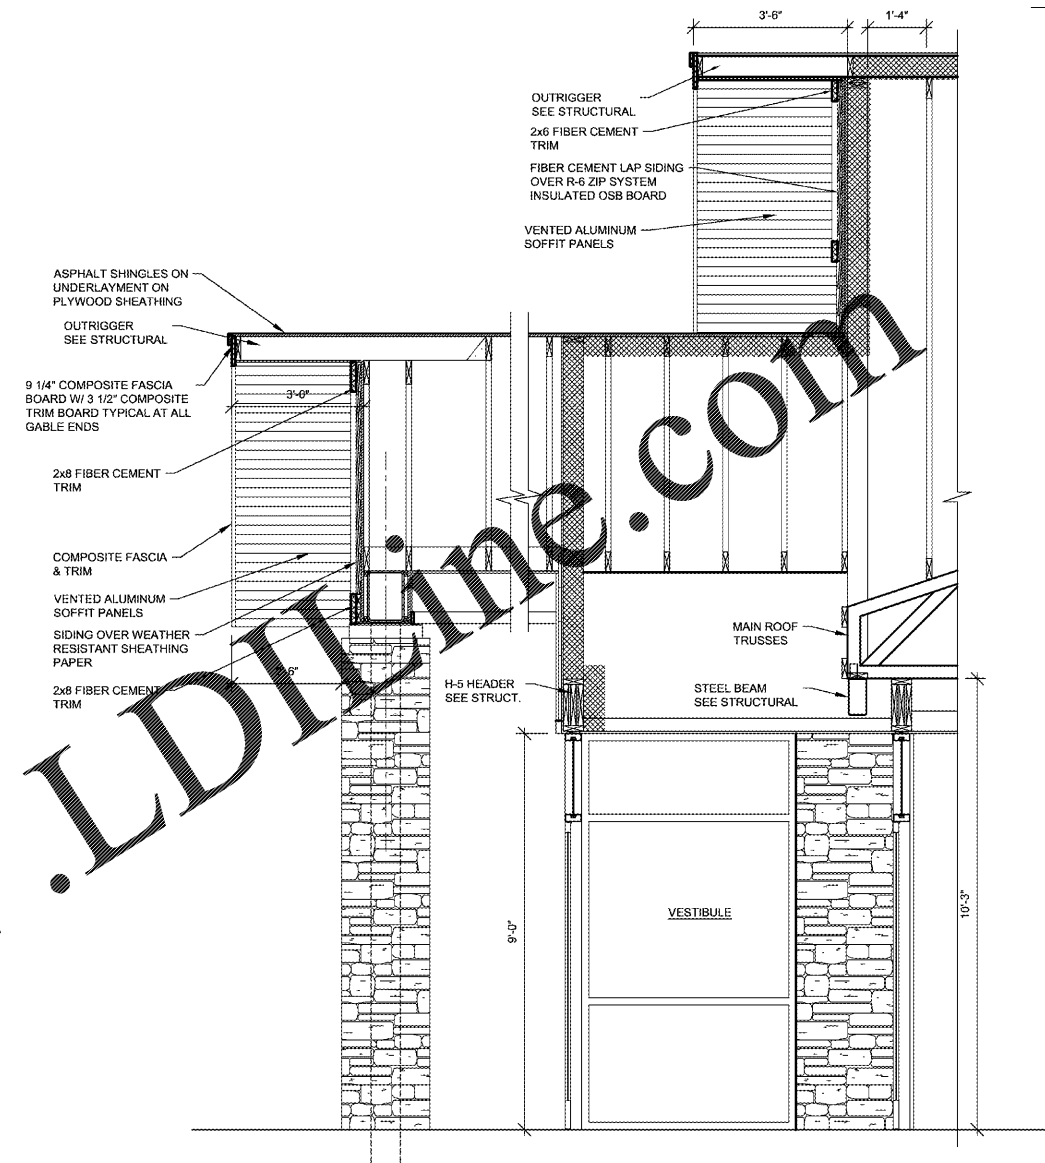

1 CANOPY SECTION
SCALE: 1/2" = 1'-0"

4 CANOPY SECTION
SCALE: 1/2" = 1'-0" GABLE END

2 FABRIC CANOPY SECTION
SCALE: 1 1/2" = 1'-0"

3 COLUMN SECTION
SCALE: 1" = 1'-0"

ISSUE DATES

INITIAL	DATE
1.	09-04-2020
2.	
3.	
4.	
5.	
6.	