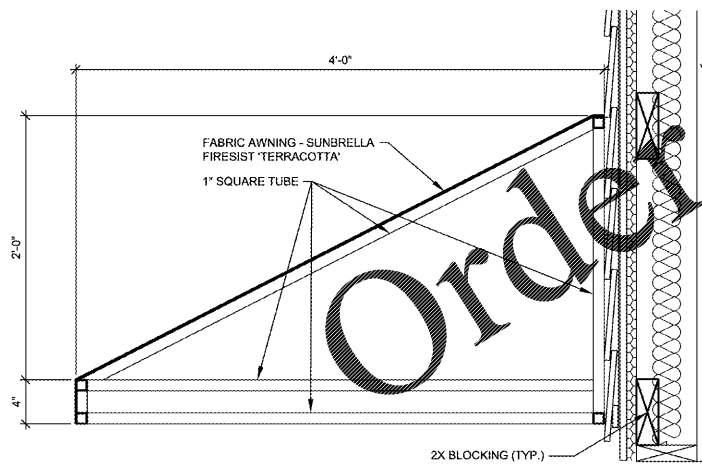

1 CANOPY SECTION
SCALE: 1/2" = 1'-0"

4 CANOPY SECTION
SCALE: 1/2" = 1'-0" GABLE END

2 FABRIC CANOPY SECTION
SCALE: 1 1/2" = 1'-0"

3 COLUMN SECTION
SCALE: 1" = 1'-0"

ISSUE DATES

INITIAL	DATE
1.	09-04-2020
2.	
3.	
4.	
5.	
6.	