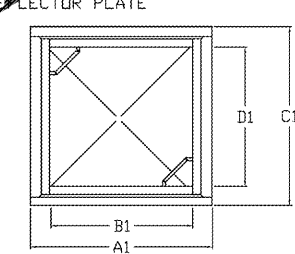

FLE STORM logo and contact information for Inlet & Pipe Protection, Inc. (a division of ADS, Inc.). Includes website www.inletfilters.com and phone numbers (866) 287-8655 PH and (850) 355-3477 FX.

FLEXSTORM P/Ns 62MHDPC & 62MHDPCP
SQCB INLET TYPE: RAISED CAST IRON FRAME AND GRATE WITH CURB HOOD AND DEFLECTOR PLATE

Table with columns: Pure Frame with PC Bag, Field Inlet Dimensions, Flexstorm Framing Data, Flexstorm Ratings (Flow at 60% max), Bag Capacity (PCBP Now, Total Bypass), and Pure Frame with PC Bag. Rows list various model numbers and their specifications.