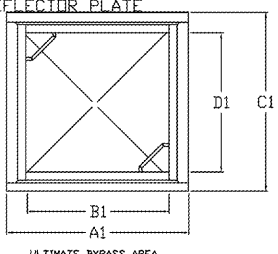

MURPHY OIL USA, INC.
200 PEACH STREET
EL DORADO, AR 71730
MURPHY USA

FLEXSTORM P/Ns 62MHDPC & 62MHDPCP
SQCB INLET TYPE: RAISED CAST IRON FRAME AND GRATE WITH CURB HOOD AND DEFLECTOR PLATE

Table with columns: Pure Frame with PC Bag, Field Inlet Dimensions, Flexstorm Framing Data, Flexstorm Ratings (Flow at 60% max), Bag Capacity (PCBP Now, Total Bypass), and Pure Frame with PC Bag. Rows list various model numbers and their specifications.

- NOTES:
1. RATINGS SHOWN ARE FOR STANDARD 22" BAG DEPTH; 'SHORT' 12" DEPTH BAGS ARE AVAILABLE WITH -S SUFFIX; RATINGS REDUCED BY ~50%.
2. THE FOLLOWING REQUIRES ADDITIONAL REVIEW
-GRATES WITH EXTENDED BOTTOMS
-ANY OBSTRUCTED INLET OPENINGS