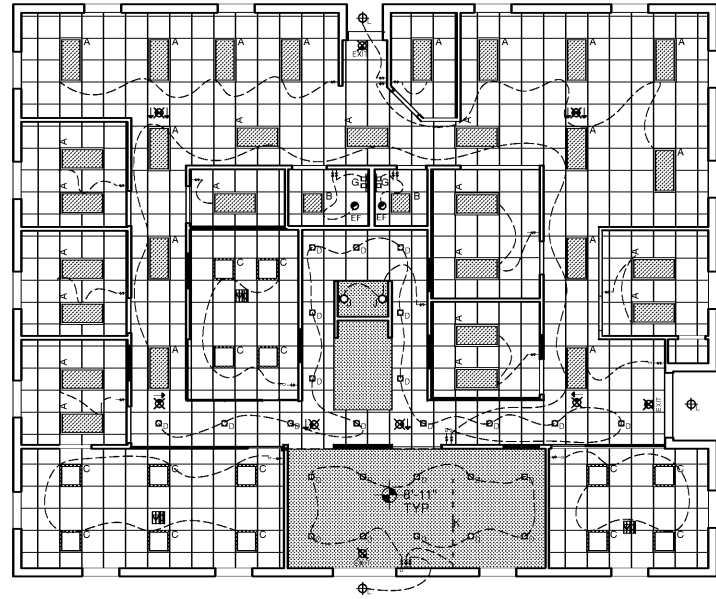

PROJECT TITLE
McLEOD & MURDOCK

6004 Evans Town Center Blvd
Evans, GA 30809

REFLECTED
CEILING PLANS

MARK	DATE	ISSUED FOR PRICING DESCRIPTION
	07/28/20	

PROJECT NO: 20XXXXXX
FILE: 20200625_M&M_Construction.p
DRAWN BY: CKW
CHK'D BY: CKW / EJM

1 FIRST FLOOR RCP
SCALE: 1/8" = 1'-0"

2 SECOND FLOOR RCP
SCALE: 1/8" = 1'-0"

3 THIRD FLOOR RCP
SCALE: 1/8" = 1'-0"

CEILING LEGEND	
	2X2 CEILING GRID MANUFACTURER: ARMSTRONG STYLE: MESA TEGULAR 24"x24" 15/16" ANGLED TEGULAR W/ SUPRAFINE 9/16" POWDER COAT GRID
	HARD GYPSUM CEILING FINISH: CEILING BRIGHT WHITE

SWITCHING LEGEND	
	STANDARD SINGLE POLE SWITCH
	3-WAY SWITCH
	DIMMER SWITCH

LIGHTING LEGEND	
	TROFFER LIGHT MANUFACTURER: LITHONIA LIGHTING SERIES: 20BLT4 24"x48" TROFFER DIFFUSER: SQUARE SMOOTH
	TROFFER LIGHT MANUFACTURER: LITHONIA LIGHTING SERIES: 20BLT4 24"x24" TROFFER DIFFUSER: SQUARE SMOOTH
	TROFFER EDGE LIGHT MANUFACTURER: LITELINE SERIES: EDGE 24" X 24"
	RECESSED CAN LIGHT MANUFACTURER: LITHONIA LIGHTING SERIES: LDN6 OS 6" OPEN LED DOWN LIGHT
	VANITY LIGHT MANUFACTURER: GENERATION LIGHTING SERIES: CLARA 24"VS24402CH SIZE: 24" LIGHT VANITY FINISH: CHROME
	WALL SCONCE MANUFACTURER: HUDSON VALLEY SERIES: LAGRANGE SIZE: 8" W X 15" H X 6" D FINISH: AGED BRASS (AGB)
	WALL SCONCE MANUFACTURER: TBD SERIES: TBD SIZE: TBD FINISH: TBD
	UNDER CABINET LIGHTING LED TAPE LIGHT
	EXIT SIGN MANUFACTURER: LIGHTALARMS SERIES: SIMPLICITY EDGE-LIT SERIES 6UENRM
	EXHAUST FAN MANUFACTURER: TBD SERIES: TBD SIZE: TBD FINISH: TBD
	EXISTING CEILING MOUNT OUTDOOR FIXTURE MANUFACTURER: TBD SERIES: TBD SIZE: TBD FINISH: TBD
	SURFACE MOUNT UTILITY STRIP LIGHT MANUFACTURER: TBD SERIES: TBD SIZE: TO FIT FINISH: TBD