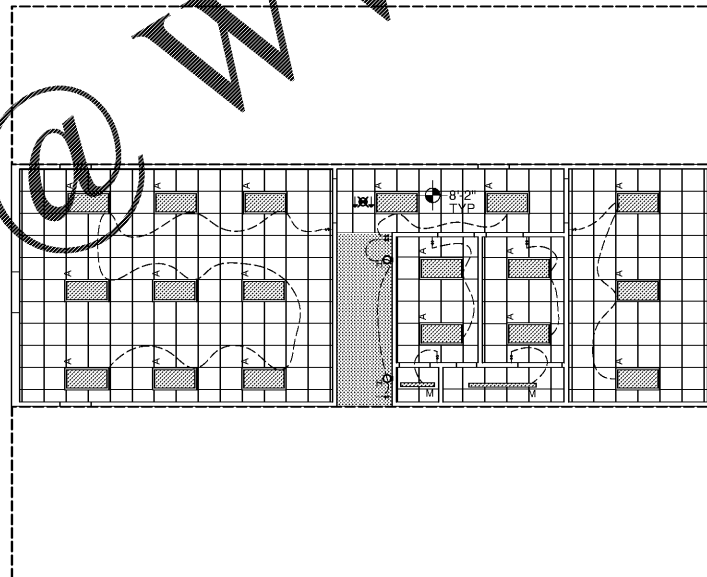

PROJECT TITLE
McLEOD & MURDOCK

6004 Evans Town Center Blvd
Evans, GA 30809

REFLECTED
CEILING PLANS

MARK	DATE	ISSUED FOR PRICING DESCRIPTION
	07/28/20	

PROJECT NO: 20XXXXXX
FILE: 20200625_M&M_Construction.p
DRAWN BY: CKW
CHK'D BY: CKW / EJM

1 FIRST FLOOR RCP
SCALE: 1/8" = 1'-0"

2 SECOND FLOOR RCP
SCALE: 1/8" = 1'-0"

3 THIRD FLOOR RCP
SCALE: 1/8" = 1'-0"

CEILING LEGEND	
	2X2 CEILING GRID MANUFACTURER: ARMSTRONG STYLE: MESA TEGULAR 24"x24" 15/16" ANGLED TEGULAR W/ SUPRAFINE 9/16" POWDER COAT GRID
	HARD GYPSUM CEILING FINISH: CEILING BRIGHT WHITE

SWITCHING LEGEND	
	STANDARD SINGLE POLE SWITCH
	3-WAY SWITCH
	DIMMER SWITCH

LIGHTING LEGEND	
	TROFFER LIGHT MANUFACTURER: LITHONIA LIGHTING SERIES: 20BLT4 24"x48" TROFFER DIFFUSER: SQUARE SMOOTH
	TROFFER LIGHT MANUFACTURER: LITHONIA LIGHTING SERIES: 20BLT4 24"x24" TROFFER DIFFUSER: SQUARE SMOOTH
	TROFFER EDGE LIGHT MANUFACTURER: LITELINE SERIES: EDGE 24" X 24"
	RECESSED CAN LIGHT MANUFACTURER: LITHONIA LIGHTING SERIES: LDN6 OS 6" OPEN LED DOWN LIGHT
	VANITY LIGHT MANUFACTURER: GENERATION LIGHTING SERIES: CLARA 24"VS24402CH SIZE: 24" LIGHT VANITY FINISH: CHROME
	WALL SCONCE MANUFACTURER: HUDSON VALLEY SERIES: LAGRANGE SIZE: 8" W X 15" H X 6" D FINISH: AGED BRASS (AGB)
	WALL SCONCE MANUFACTURER: TBD SERIES: TBD SIZE: TBD FINISH: TBD
	UNDER CABINET LIGHTING LED TAPE LIGHT
	EXIT SIGN MANUFACTURER: LIGHTALARMS SERIES: SIMPLICITY EDGE-LIT SERIES 6UENRM
	EXHAUST FAN MANUFACTURER: TBD SERIES: TBD SIZE: TBD FINISH: TBD
	EXISTING CEILING MOUNT OUTDOOR FIXTURE MANUFACTURER: TBD SERIES: TBD SIZE: TBD FINISH: TBD
	SURFACE MOUNT UTILITY STRIP LIGHT MANUFACTURER: TBD SERIES: TBD SIZE: TO FIT FINISH: TBD