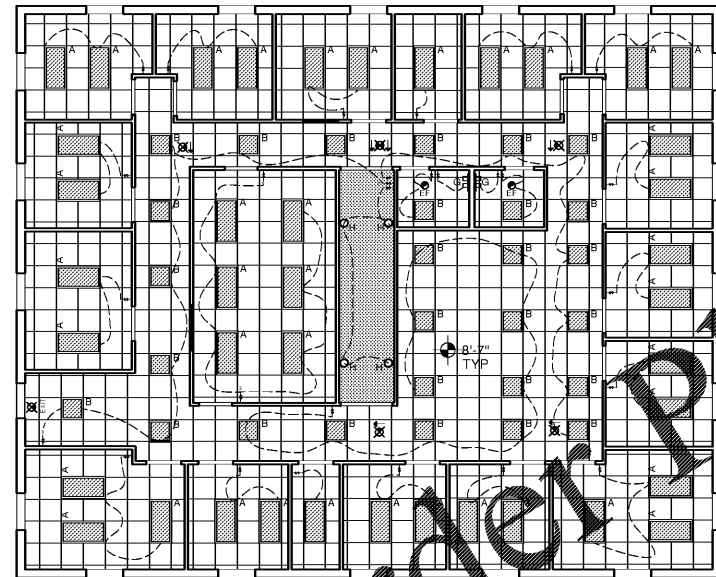

PROJECT TITLE
McLEOD & MURDOCK

6004 Evans Town Center Blvd
Evans, GA 30809

REFLECTED
CEILING PLANS

MARK	DATE	ISSUED FOR PRICING DESCRIPTION
	07/28/20	

PROJECT NO: 20XXXXXX
FILE: 20200625_M&M_Construction.p
DRAWN BY: CKW
CHK'D BY: CKW / EJM

1 FIRST FLOOR RCP
SCALE: 1/8" = 1'-0"

2 SECOND FLOOR RCP
SCALE: 1/8" = 1'-0"

3 THIRD FLOOR RCP
SCALE: 1/8" = 1'-0"

CEILING LEGEND	
	2X2 CEILING GRID MANUFACTURER: ARMSTRONG STYLE: MESA TEGULAR 24"x24" 15/16" ANGLED TEGULAR W/ SUPRAFINE 9/16" POWDER COAT GRID
	HARD GYPSUM CEILING FINISH: CEILING BRIGHT WHITE