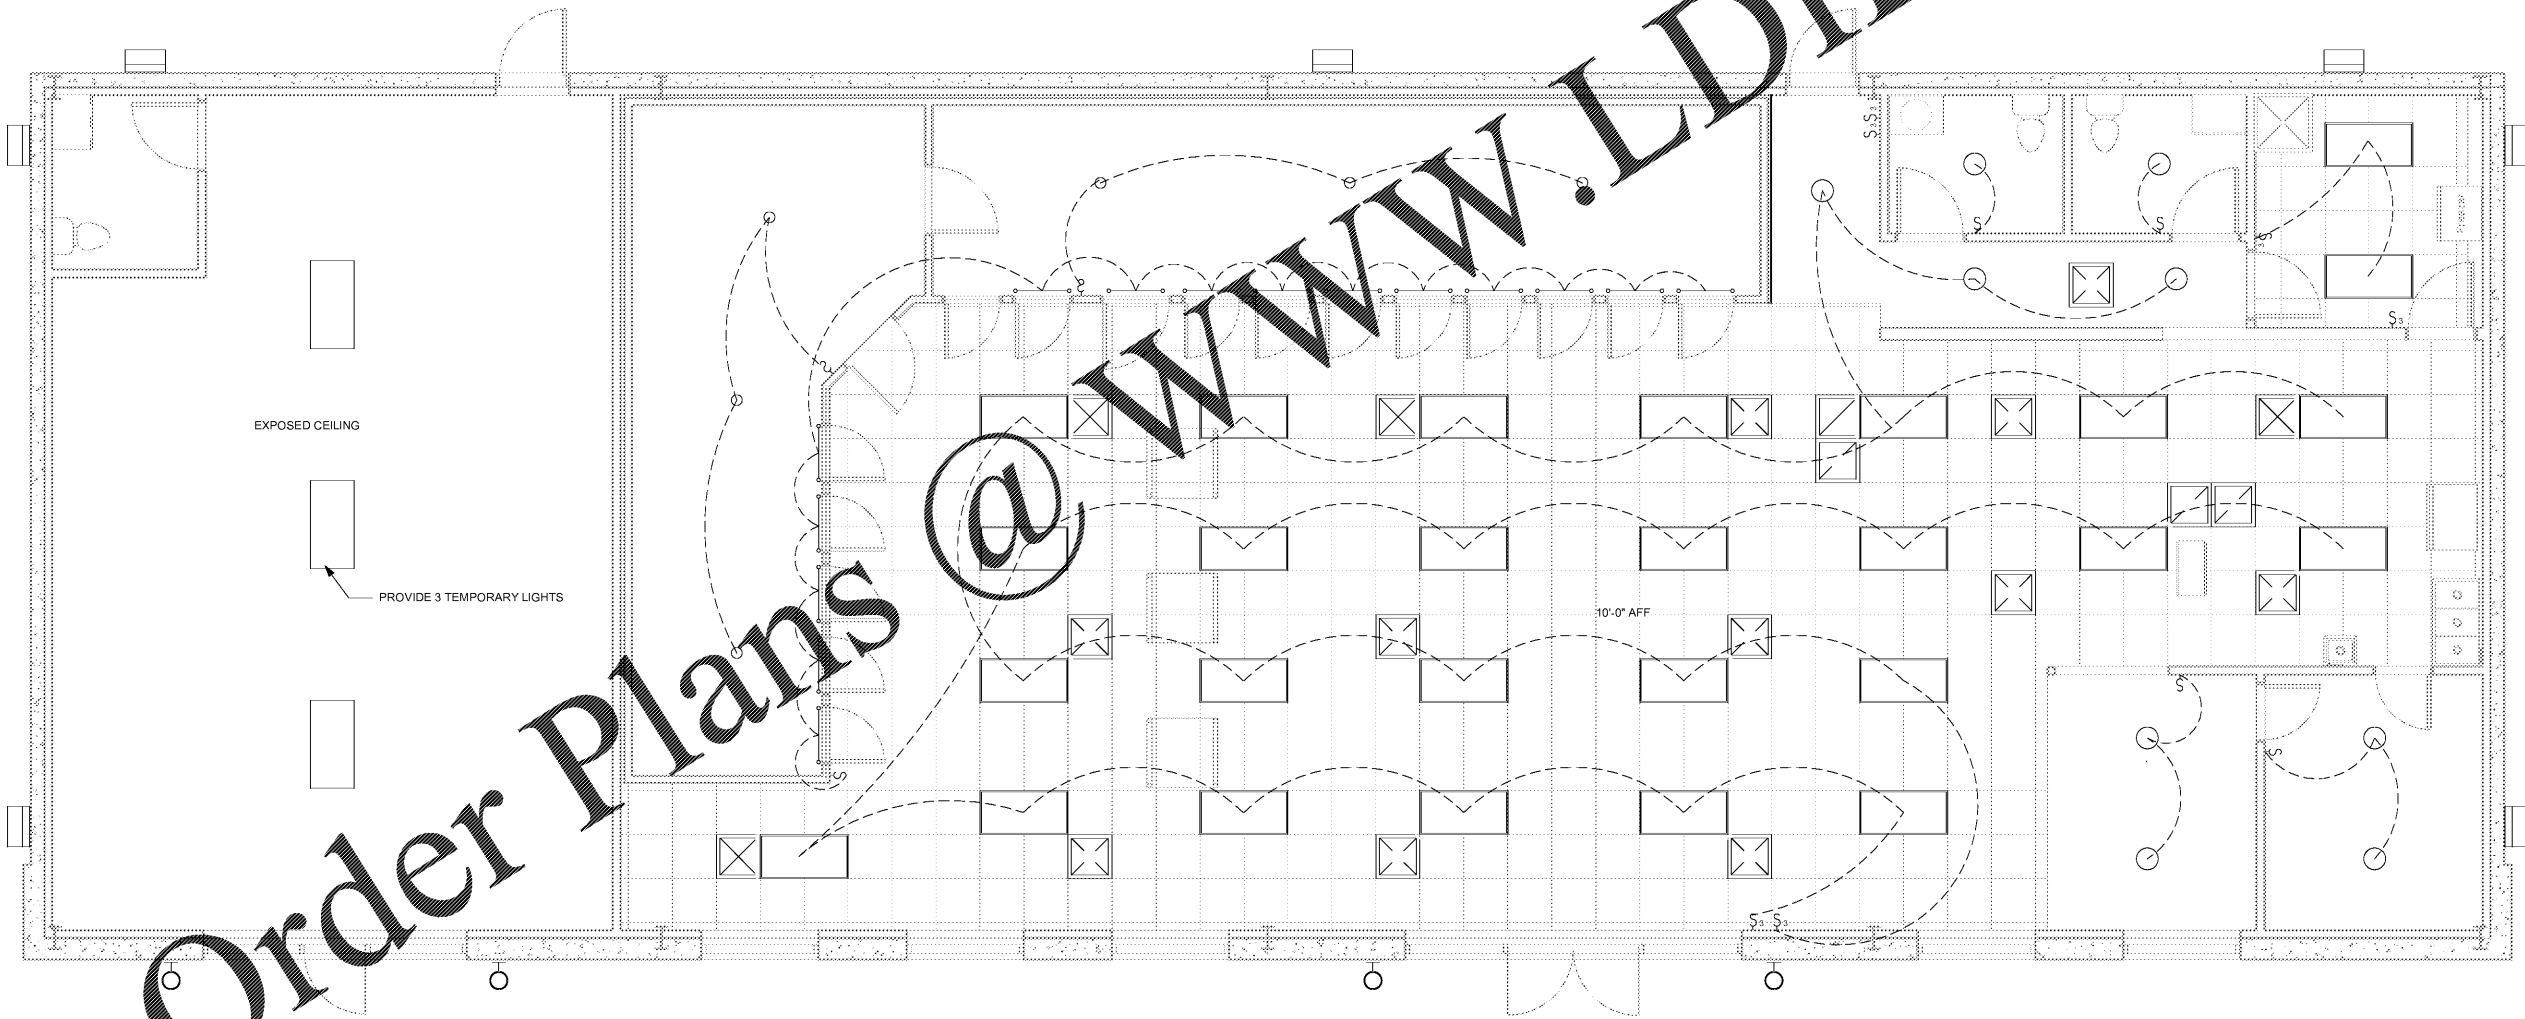

**CONVENIENCE STORE for  
VIPULKUMAR PATEL  
RINCON, GEORGIA**

CEILING PLAN LEGEND			
	DIFFUSER		2 X 2 ACOUSTIC CEILING TILES
	RETURN		GYPSUM BOARD CEILING
	SURFACE MOUNTED LED FIXTURES		6" LED CAN LIGHT
	2 X 4 RECESSED LED LIGHT FIXTURE		EXTERIOR UP AND DOWN WALL SCONCE ON PHOTOCELL
			LED WALL PACK @12' AFF ON PHOTOCELL