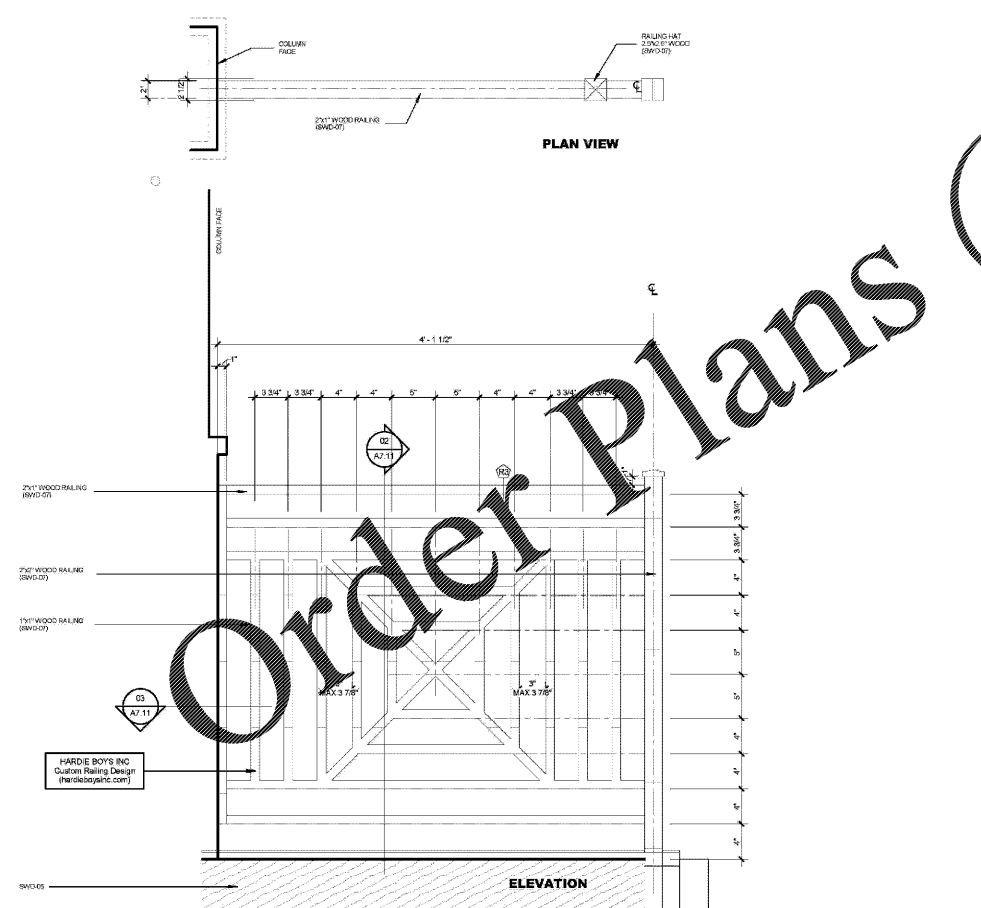

03 R3 RAILING
1 1/2" = 1'-0"