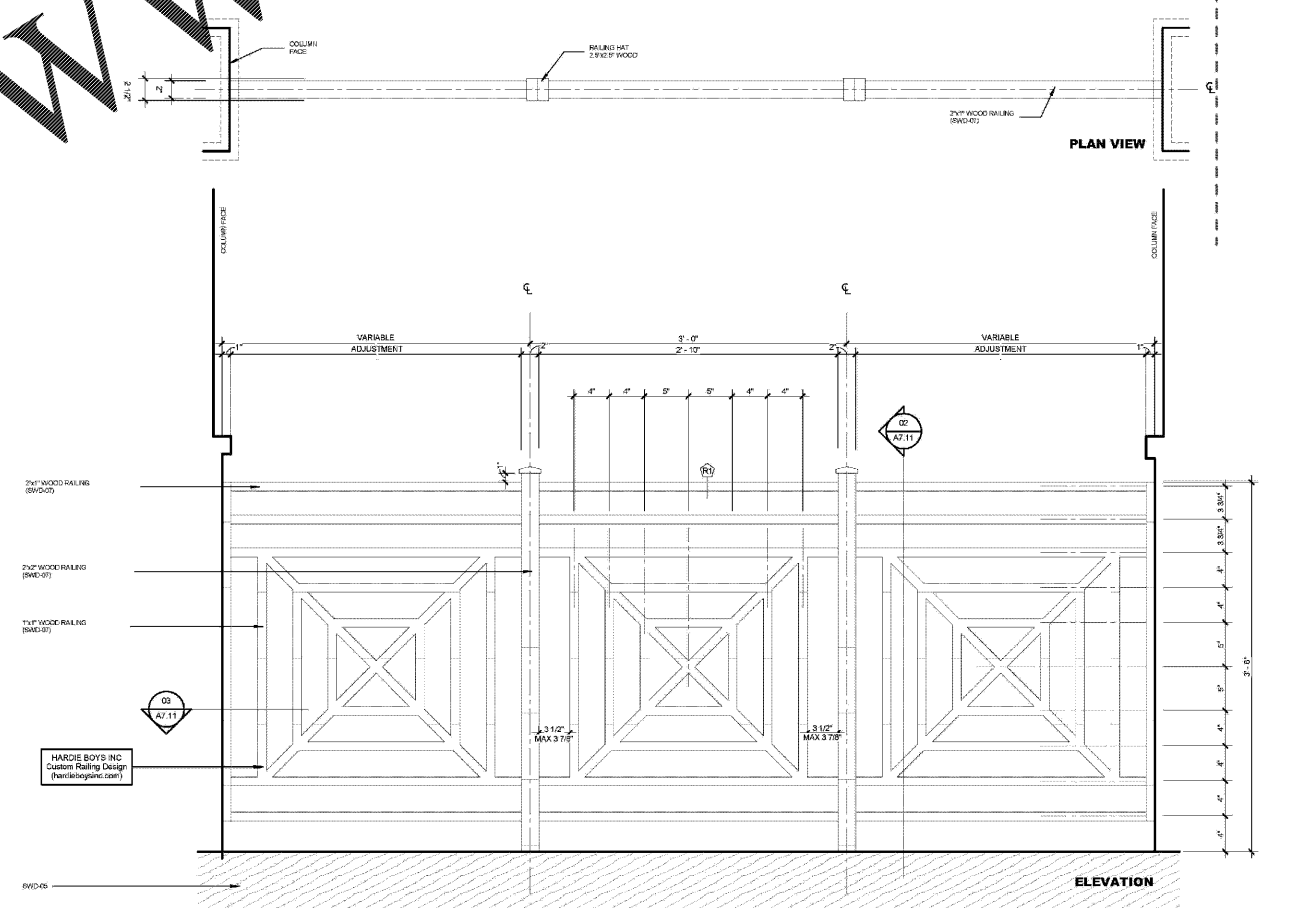

01 R1 RAILING
1 1/2" = 1'-0"

Order Plans @ www.lidilne.com

www.lidilne.com