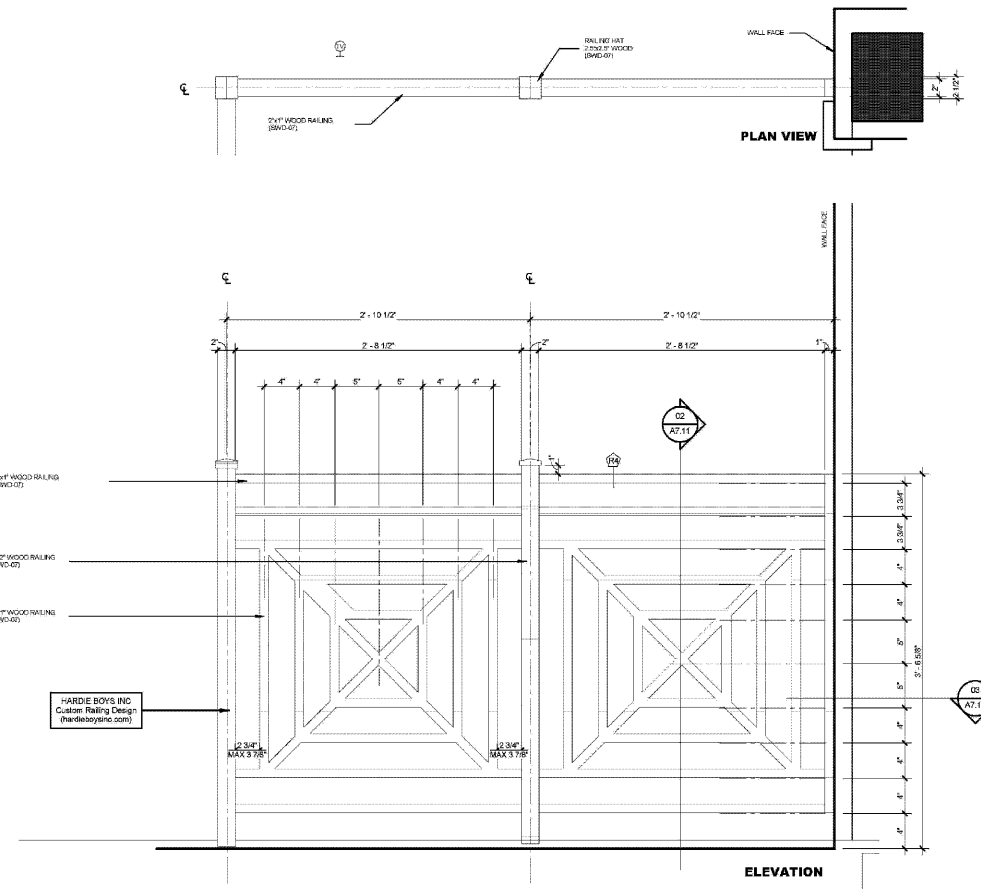

ARCHITECT
HKS ARCHITECTS, INC.
2030 SALZEDO ST., 4TH FLOOR
CORAL GABLES, FL 33134

STRUCTURAL CONSULTANT
THE RYAN TOMASETTI
101 NE THIRD AVE., SUITE 1170
FORT LAUDERDALE, FL 33301-1199

MEP CONSULTANT
THOMPSON E-FILE
53 TECHNOLOGY PKWY S. PEACHTREE CORNERS,
GA 30082

KITCHEN CONSULTANT
INNOVATIVE FOOD SERVICE
11101 NORTH 40TH STREET, TAMPA, FL 33617

WATERPROOFING CONSULTANT
CDC USA
8070 Park Ln., Suite 400 Dallas, TX 75231

CODE & LIFE SAFETY CONSULTANT
HOWE ENGINEERS
101 LONGWATER CIR. NORWELL, MA 02061

**MARRIOTT SAWGRASS
CABANA CLUB**

619 PONTE VEDRA BLVD
PONTE VEDRA BEACH, FL 32082

OWNER
WATERMARK CAPITAL PARTNERS, LLC
150 NORTH RIVERSIDE PLAZA, SUITE 400
CHICAGO, IL 60605

OWNER'S CONSULTANT
THE JOHN HARDY GROUP INC.
6305 SHARFIELD RD., SUITE 200
ATLANTA, GA 30328

CIVIL ENGINEER AND LANDSCAPE CONSULTANT
KIMLEY-HORN
12740 GRAN BAY PARKWAY WEST
SUITE 2050
JACKSONVILLE, FL 32256

INTERIOR DESIGN CONSULTANT
HER DESIGN
3216 NEBRASKA AVENUE, SANTA MONICA,
CALIFORNIA 90404 U.S.A.

REVISION NO.	DESCRIPTION	DATE

HKS PROJECT NUMBER
22808.001

DATE
05/22/2020

ISSUE
PERMIT SET

SHEET TITLE
ORNAMENTAL RAILING DETAILS

SHEET NO.
A7.10

04 R4 RAILING
1 1/2" = 1'-0"