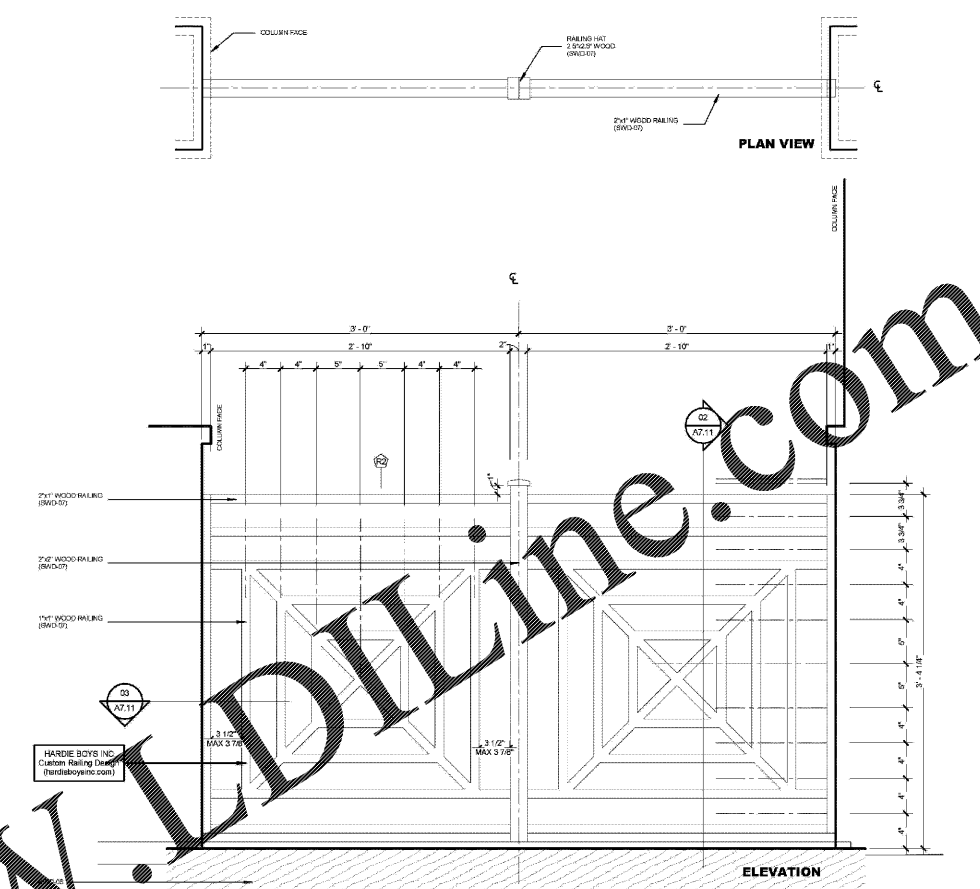

02 R2 RAILING
1 1/2" = 1'-0"