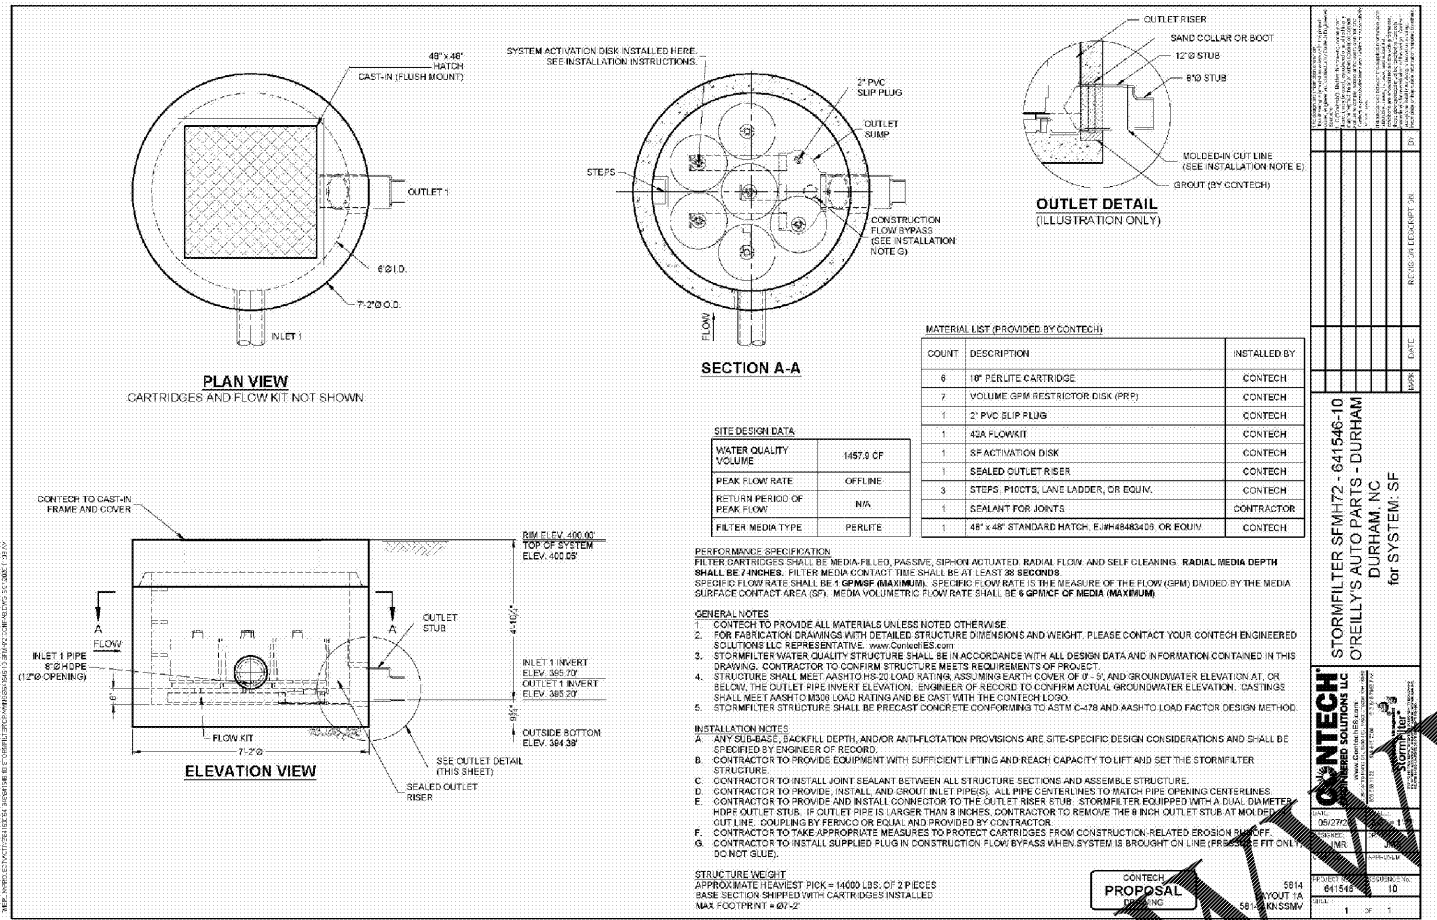

Order Plans @ [www.LDILine.com](http://www.LDILine.com)

**BERRY ENGINEERS LLC**  
CIVIL ENGINEER  
3665 BELLEFAY ST. SUITE 109  
CLEVELAND, TN 37312  
TEL: (627) 790-5880  
DBA BERRY ENGINEERS, PLLC; FIRM LICENSE: P-1188

**SHEET NAME:**  
SITE DETAILS

**DATE:** 06/15/2019  
**DRAWN BY:** CSH  
**CHECKED BY:** CMB  
**PROJECT NO.:** 19065  
**SHEET NUMBER:** C-13