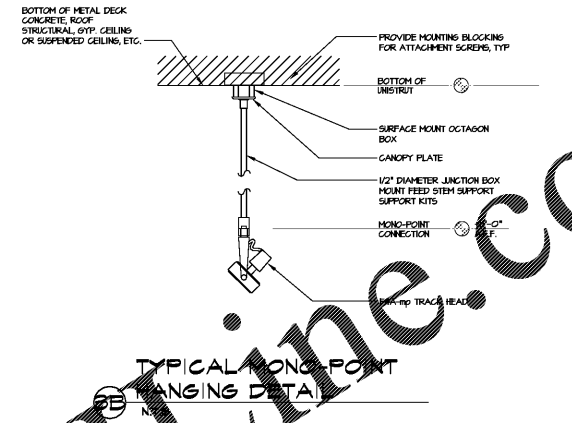

FOR CEILING HEIGHT UP TO 13'-0" TO 15'-0" A.F.F.

Order Plans

WWW.LDILINE.COM

© CONTENTS COPYRIGHT 2020 TELECENT ENGINEERING, INC.

NO.	REVISION	DATE
FILE	DRAWN	ISSUED
20013J	CBH	06/19/2020

SHEET TITLE