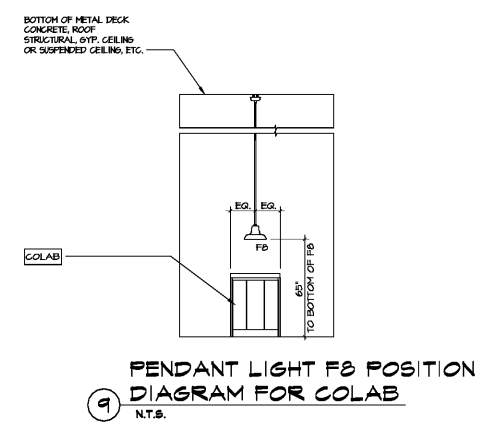

FOR CEILING HEIGHT UP TO 13'-0" TO 15'-0" A.F.F.

Order Plans

WWW.LDILINE.COM

© CONTENTS COPYRIGHT 2020 TELECENT ENGINEERING, INC.

NO.	REVISION	DATE
FILE	DRAWN	ISSUED
20013J	CBH	06/19/2020

SHEET TITLE