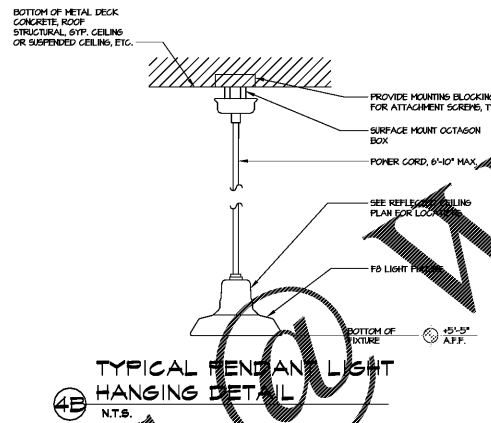

FOR CEILING HEIGHT UP TO 13'-0" TO 15'-0" A.F.F.

Order Plans

WWW.LDILINE.COM

© CONTENTS COPYRIGHT 2020 TELECENT ENGINEERING, INC.

NO.	REVISION	DATE
FILE	DRAWN	ISSUED
20013J	CBH	06/19/2020

SHEET TITLE