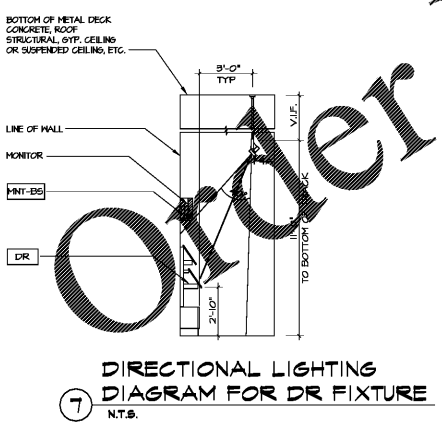

FOR CEILING HEIGHT UP TO 13'-0" TO 15'-0" A.F.F.

Order Plans

WWW.LDILINE.COM

© CONTENTS COPYRIGHT 2020 TELECENT ENGINEERING, INC.

NO.	REVISION	DATE
FILE	DRAWN	ISSUED
20013J	CBH	06/19/2020

SHEET TITLE