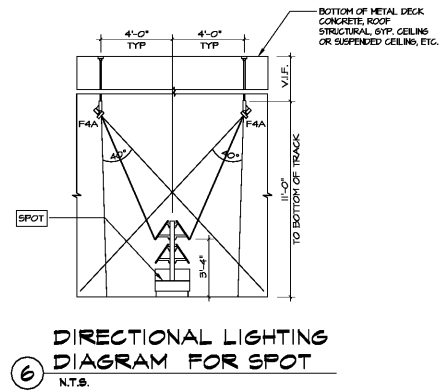

FOR CEILING HEIGHT UP TO 13'-0" TO 15'-0" A.F.F.

Order Plans

WWW.LDILINE.COM

© CONTENTS COPYRIGHT 2020 TELECENT ENGINEERING, INC.

NO.	REVISION	DATE
FILE	DRAWN	ISSUED
20013J	CBH	06/19/2020

SHEET TITLE