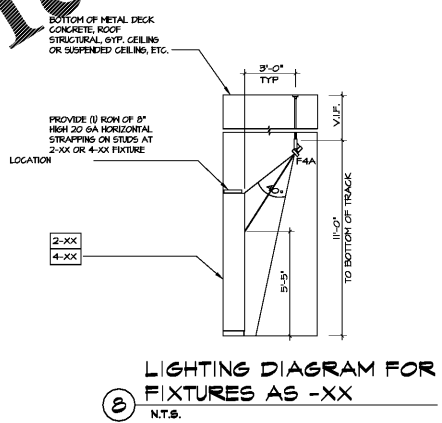

FOR CEILING HEIGHT UP TO 13'-0" TO 15'-0" A.F.F.

Order Plans

WWW.LDILINE.COM

© CONTENTS COPYRIGHT 2020 TELECENT ENGINEERING, INC.

NO.	REVISION	DATE
FILE	DRAWN	ISSUED
20013J	CBH	06/19/2020

SHEET TITLE