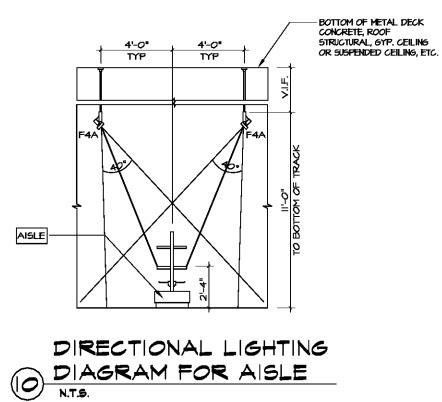

FOR CEILING HEIGHT UP TO 13'-0" TO 15'-0" A.F.F.

Order Plans

WWW.LDILINE.COM

© CONTENTS COPYRIGHT 2020 TELECENT ENGINEERING, INC.

NO.	REVISION	DATE
FILE	DRAWN	ISSUED
20013J	CBH	06/19/2020

SHEET TITLE