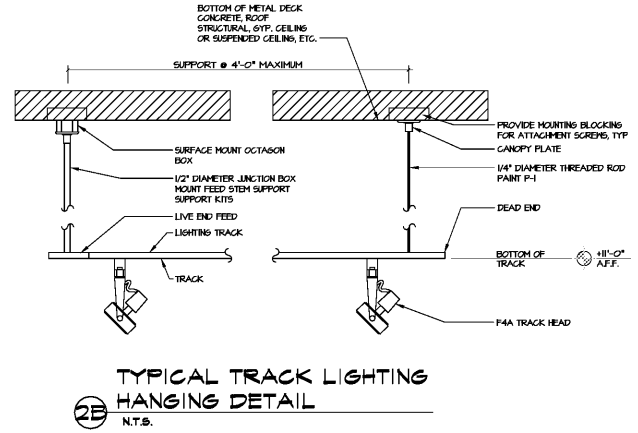

FOR CEILING HEIGHT UP TO 13'-0" TO 15'-0" A.F.F.

Order Plans

WWW.LDILINE.COM

© CONTENTS COPYRIGHT 2020 TELECENT ENGINEERING, INC.

NO.	REVISION	DATE
FILE	DRAWN	ISSUED
20013J	CBH	06/19/2020

SHEET TITLE