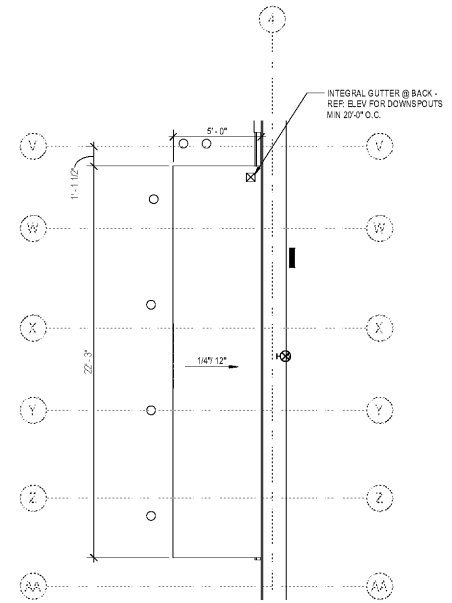

Order Plans @ www.LDILine.com

NOT FOR CONSTRUCTION

Public Storage

1 ROOF PLAN - ENLARGED CANOPY PLAN - WEST
SCALE: 1/4" = 1'-0"

PUBLIC STORAGE
SEMINOLE COUNTY, FL

PS#28091

2431 S. Orange Blossom Trail
Apopka, FL

#	Date	Issue/Description
1	04/24/2020	2ND PERMIT SUBMITTAL

Project No: PS000991
Drawn By: KN
Checked By: KKS

ENLARGED CANOPY PLANS