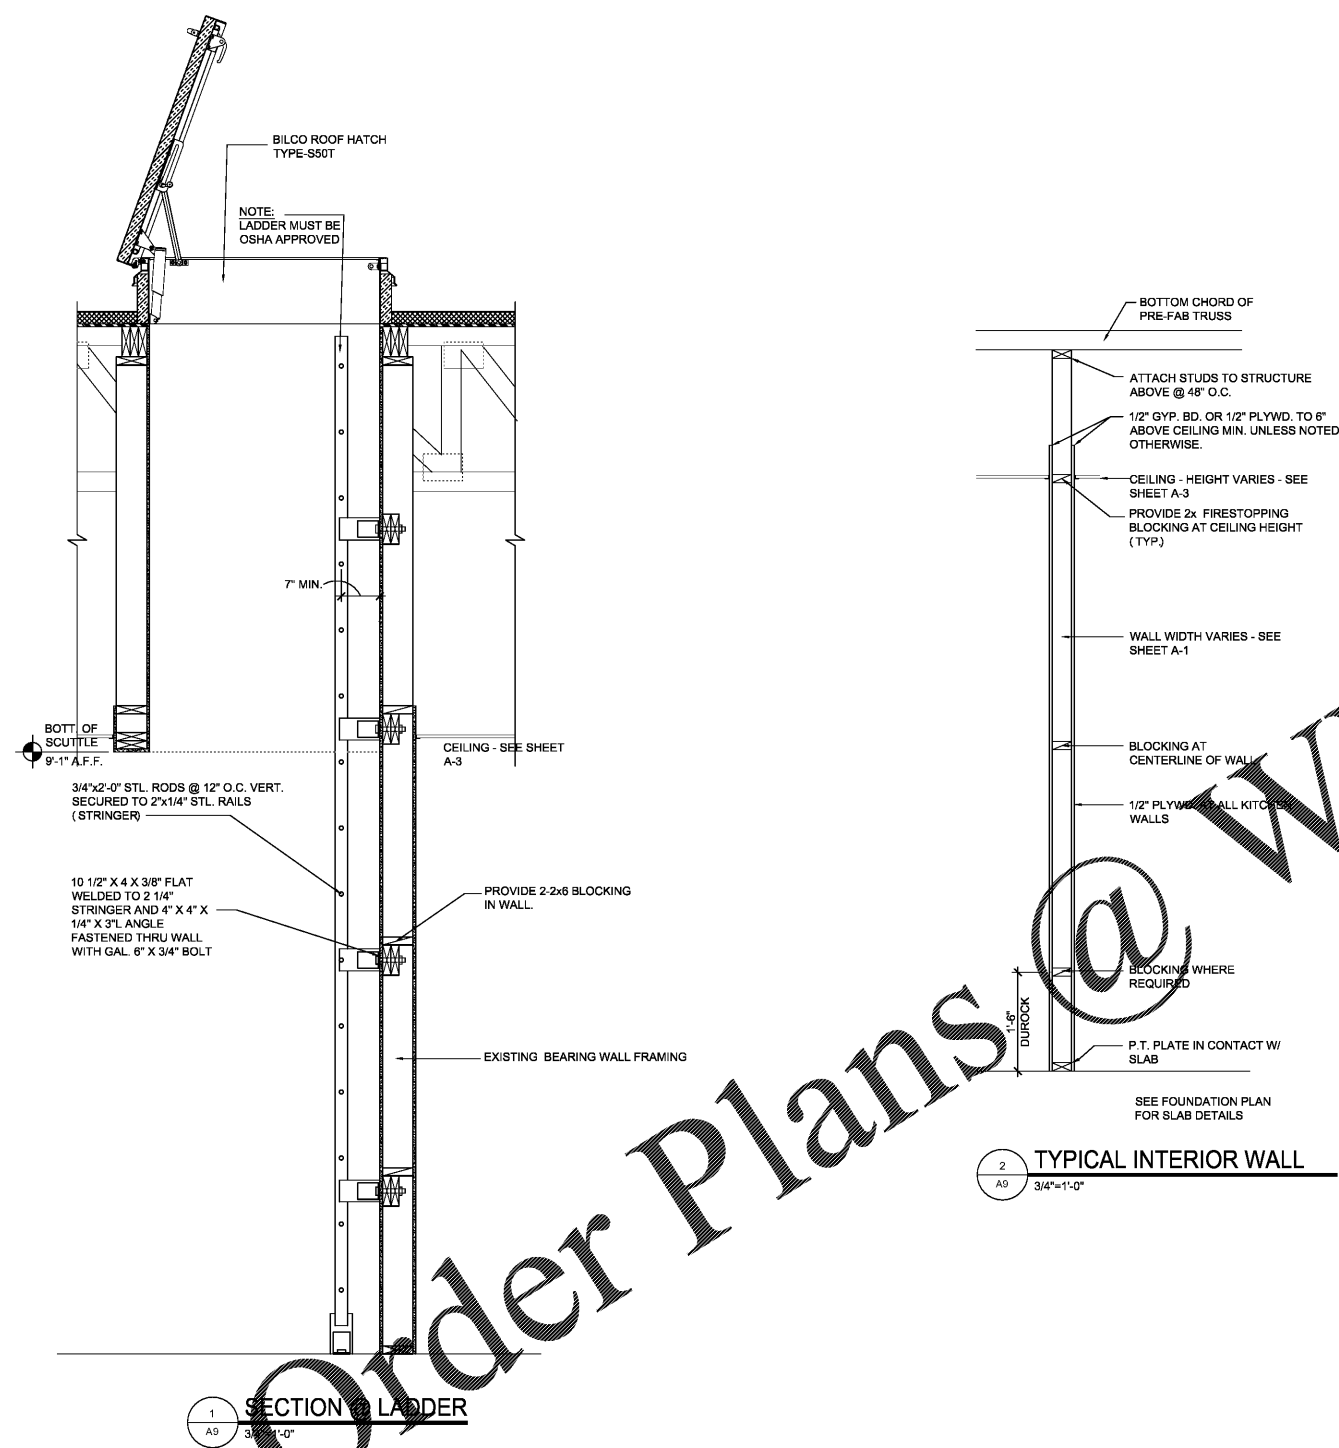

POPEYES
1702 RALEIGH ROAD PKY NW
WILSON, NORTH CAROLINA
LOUISIANA KITCHEN PLK DESIGN STANDARDS
83 SEATS / DUAL-LINE PRODUCTION/ PLK171-DL

REVISIONS:

Order Plans @ www.LDILine.com