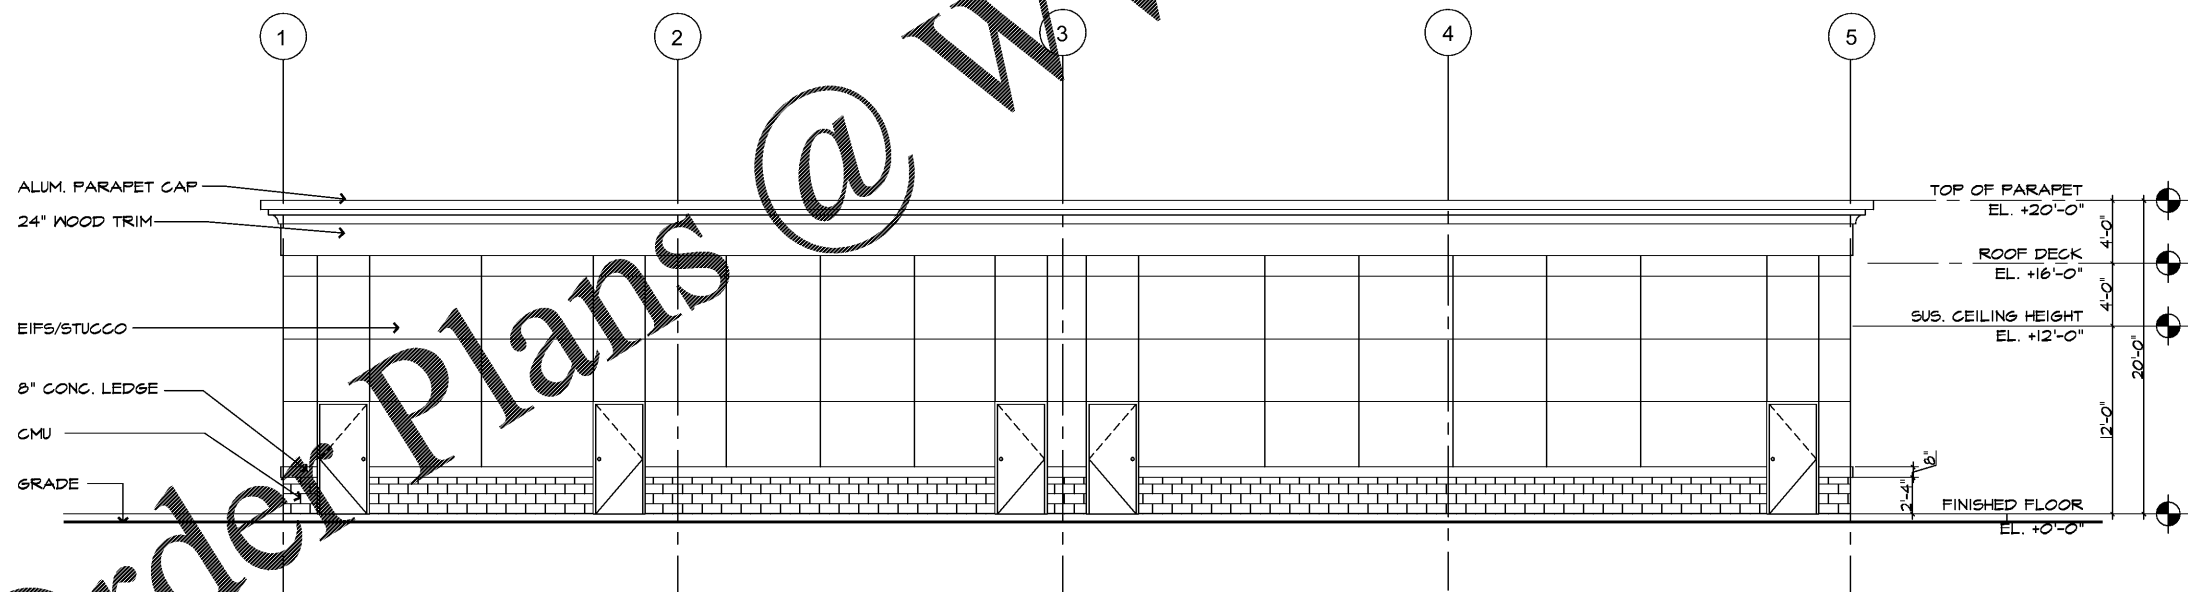

NORTH ELEVATION - RETAIL SUITES

SCALE: 3/16"=1'-0"

SOUTH ELEVATION - RETAIL SUITES

SCALE: 3/16"=1'-0"

Order Plans @ WWW.LDIDLINE.COM

general contractor

BLACKWATER CONSTRUCTION
2180 SATELLITE BLVD - SUITE 400 - DULUTH, GEORGIA 30097
VOICE 404-954-3500 E-MAIL: INFO@BLACKWATER.COM WWW.BLACKWATER.COM

NORTH/SOUTH ELEVATIONS - RETAIL SUITES
WILD WOLF - COMMERCIAL DEVELOPMENT
BOYD MORRIS ROAD & GA HWY 293 SPUR
BARTOW COUNTY, GEORGIA 30120

DATE: 06/15/20
DRAWING NO: A-5