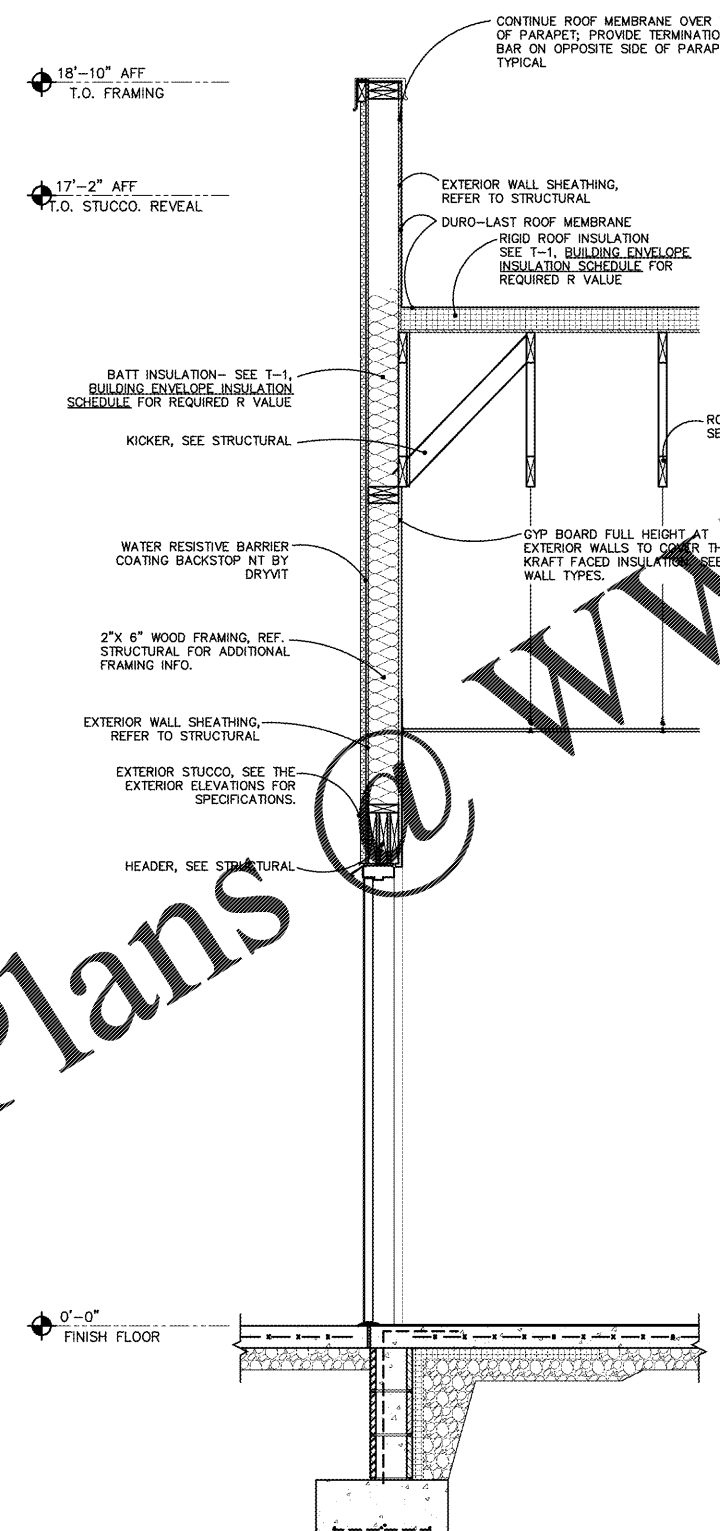

1 WALL SECTION  
A-5.1  
SCALE 3/4" = 1'-0"

2 WALL SECTION  
A-5.1  
SCALE 3/4" = 1'-0"

3 WALL SECTION  
A-5.1  
SCALE 3/4" = 1'-0"

Order Plans

WWW.LDLINE.COM

NEW LOCATION FOR  
**CAPTAIN D'S**  
7525 STATE AVENUE  
KANSAS CITY, KS 66112  
**CAPTAIN D'S, LLC**  
624 GRASSMERE PARK DRIVE,  
SUITE 30  
NASHVILLE, TN 37211