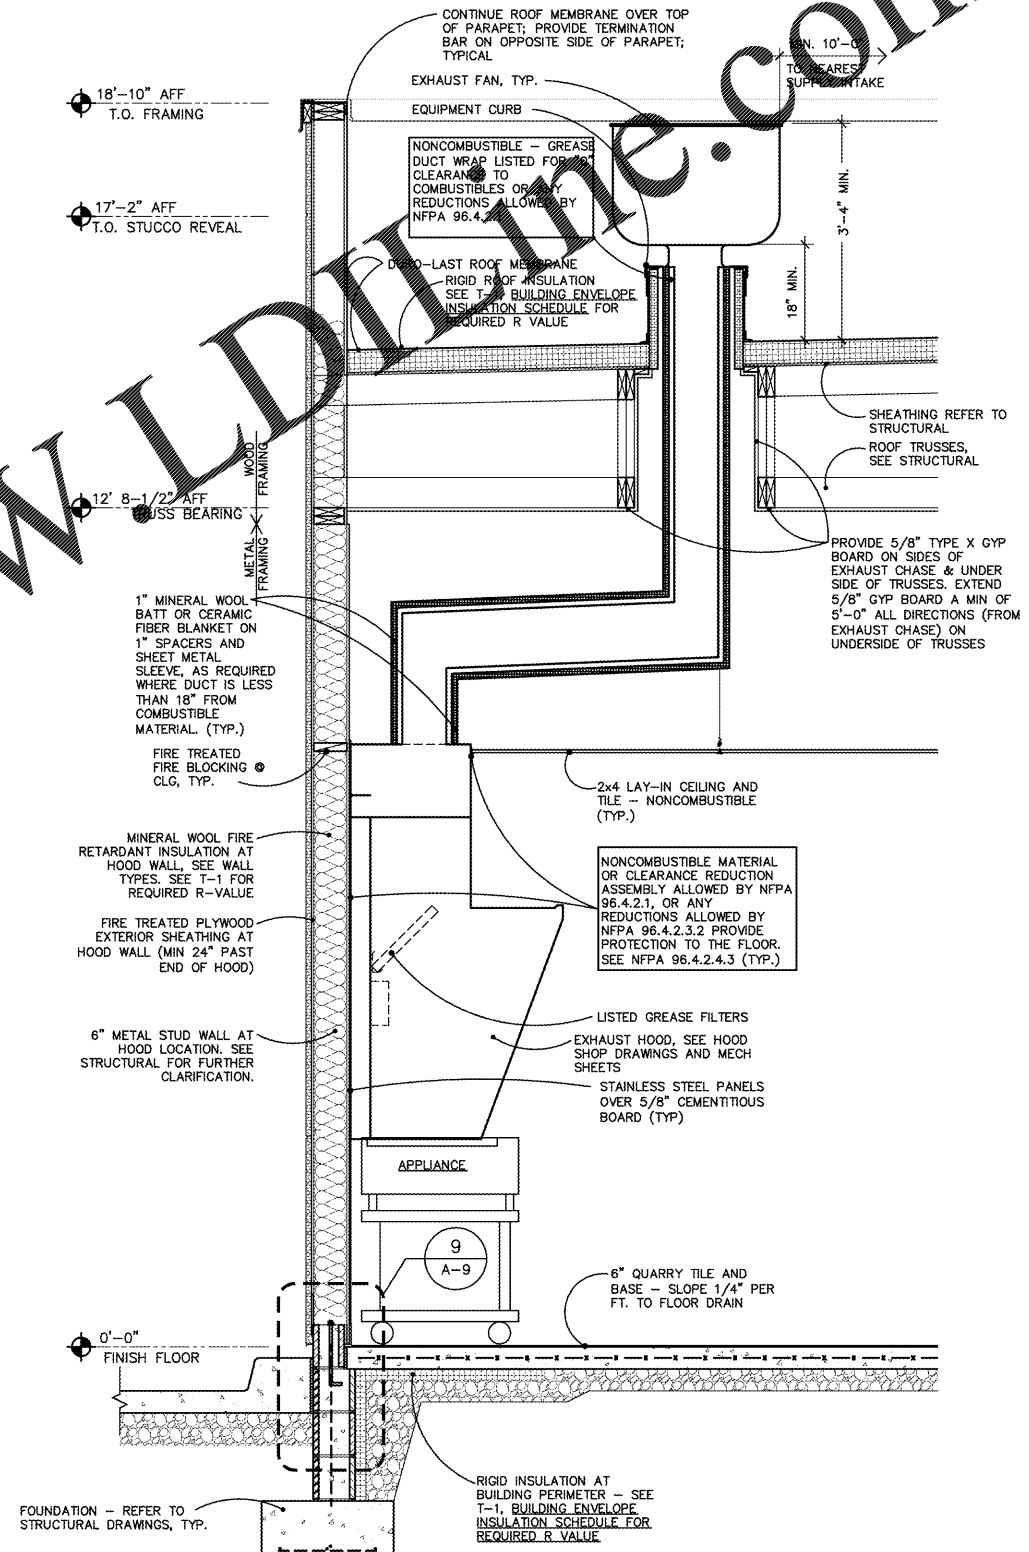

1 WALL SECTION  
A-5.1  
SCALE 3/4" = 1'-0"

2 WALL SECTION  
A-5.1  
SCALE 3/4" = 1'-0"

3 WALL SECTION  
A-5.1  
SCALE 3/4" = 1'-0"

Order Plans

WWW.LDLINE.COM

NEW LOCATION FOR  
**CAPTAIN D'S**  
7525 STATE AVENUE  
KANSAS CITY, KS 66112  
**CAPTAIN D'S, LLC**  
624 GRASSMERE PARK DRIVE,  
SUITE 30  
NASHVILLE, TN 37211

Job Number: \_\_\_\_\_  
Revisions: \_\_\_\_\_  
\_\_\_\_\_  
\_\_\_\_\_  
\_\_\_\_\_

**A-5.1**  
SECTIONS & DETAILS