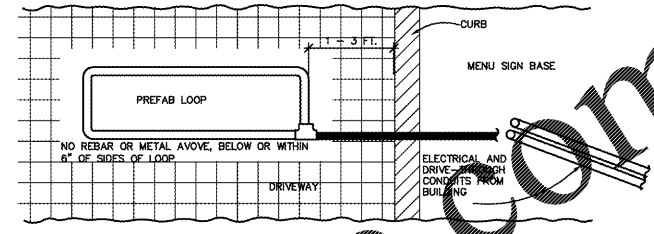

Order Plans @ www.LDILine.com

ASSEMBLY VIEW

OVERHEAD VIEW OF LOOP INSTALLATION

SIDE VIEW OF LOOP INSTALLATION

DETECTOR LOOP DETAIL

SCALE: NONE

A NEW LOCATION FOR
CAPTAIN D'S
 7525 STATE AVENUE
 KANSAS CITY, KS 66112
CAPTAIN D'S, LLC
 624 GRASSMERE PARK DRIVE,
 SUITE 30
 NASHVILLE, TN 37211