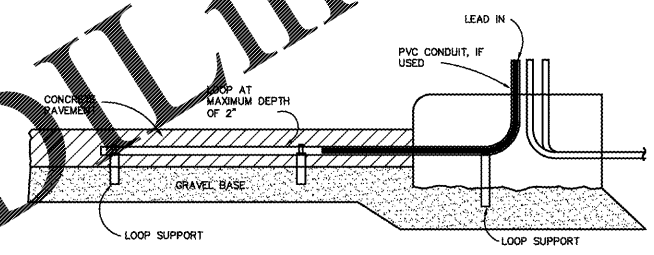

Order Plans @ www.LDILine.com

ASSEMBLY VIEW

OVERHEAD VIEW OF LOOP INSTALLATION

SIDE VIEW OF LOOP INSTALLATION

DETECTOR LOOP DETAIL

SCALE: NONE

A NEW LOCATION FOR
CAPTAIN D'S
 7525 STATE AVENUE
 KANSAS CITY, KS 66112
CAPTAIN D'S, LLC
 624 GRASSMERE PARK DRIVE,
 SUITE 30
 NASHVILLE, TN 37211