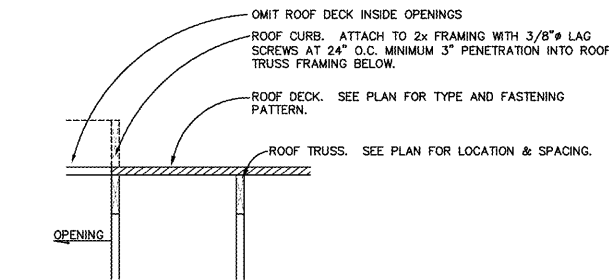

7  
S-4 HOOD SUSPENSION DETAIL  
SCALE: 3" = 1'-0"

4  
S-4 NOT USED

1  
S-4 NOT USED

5  
S-4 ROOF CURB DETAIL  
SCALE: NONE

2  
S-4 WALL SECTION  
SCALE: 3/4" = 1'-0"

8  
S-4 NOT USED

6  
S-4 TOWER REAR WALL SECTION  
SCALE: 3/4" = 1'-0"

3  
S-4 ROOF OPENING DETAIL  
SCALE: 1 1/2" = 1'-0"

9  
S-4 NOT USED

Order Plans

WWW.WDLINE.COM

A NEW LOCATION FOR  
**CAPTAIN D'S**  
7525 STATE AVENUE  
KANSAS CITY, KS 66112  
**CAPTAIN D'S, LLC**  
624 GRASSMERE PARK DRIVE,  
SUITE 30  
NASHVILLE, TN 37211