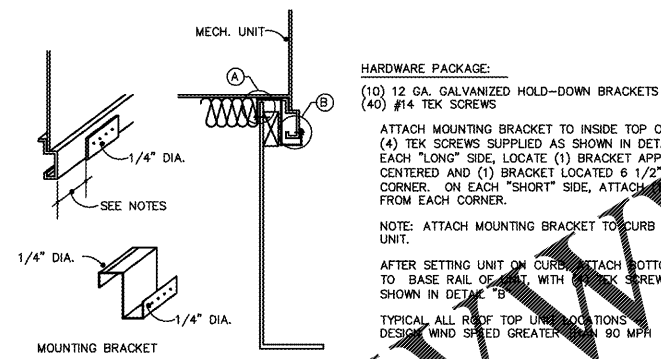

7  
S-4 HOOD SUSPENSION DETAIL  
SCALE: 3" = 1'-0"

4  
S-4 NOT USED

1  
S-4 NOT USED

5  
S-4 ROOF CURB DETAIL  
SCALE: NONE

2  
S-4 WALL SECTION  
SCALE: 3/4" = 1'-0"

8  
S-4 NOT USED

6  
S-4 TOWER REAR WALL SECTION  
SCALE: 3/4" = 1'-0"

3  
S-4 ROOF OPENING DETAIL  
SCALE: 1 1/2" = 1'-0"

9  
S-4 NOT USED

Order Plans

WWW.WDLINE.COM

A NEW LOCATION FOR  
**CAPTAIN D'S**  
7525 STATE AVENUE  
KANSAS CITY, KS 66112  
**CAPTAIN D'S, LLC**  
624 GRASSMERE PARK DRIVE,  
SUITE 30  
NASHVILLE, TN 37211