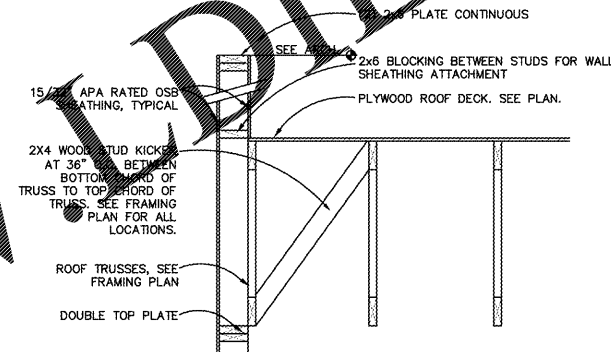

7  
S-4 HOOD SUSPENSION DETAIL  
SCALE: 3" = 1'-0"

4  
S-4 NOT USED

1  
S-4 NOT USED

5  
S-4 ROOF CURB DETAIL  
SCALE: NONE

2  
S-4 WALL SECTION  
SCALE: 3/4" = 1'-0"

8  
S-4 NOT USED

6  
S-4 TOWER REAR WALL SECTION  
SCALE: 3/4" = 1'-0"

3  
S-4 ROOF OPENING DETAIL  
SCALE: 1 1/2" = 1'-0"

9  
S-4 NOT USED

Order Plans

WWW.WDLINE.COM

A NEW LOCATION FOR  
**CAPTAIN D'S**  
7525 STATE AVENUE  
KANSAS CITY, KS 66112  
**CAPTAIN D'S, LLC**  
624 GRASSMERE PARK DRIVE,  
SUITE 30  
NASHVILLE, TN 37211