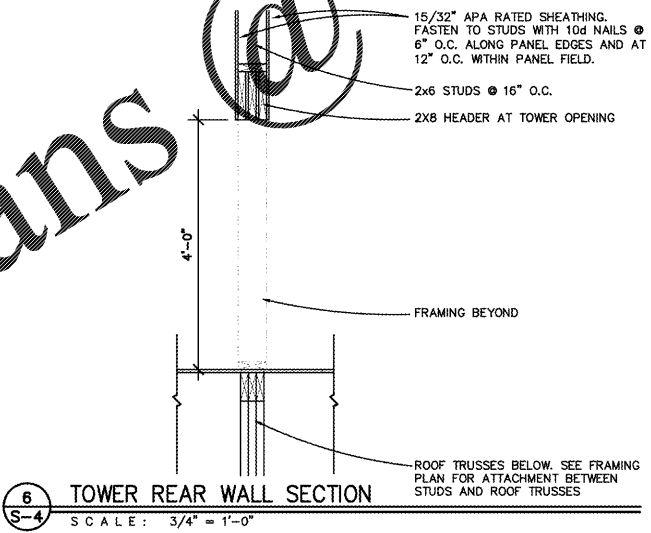

7  
S-4 HOOD SUSPENSION DETAIL  
SCALE: 3" = 1'-0"

4  
S-4 NOT USED

1  
S-4 NOT USED

5  
S-4 ROOF CURB DETAIL  
SCALE: NONE

2  
S-4 WALL SECTION  
SCALE: 3/4" = 1'-0"

8  
S-4 NOT USED

6  
S-4 TOWER REAR WALL SECTION  
SCALE: 3/4" = 1'-0"

3  
S-4 ROOF OPENING DETAIL  
SCALE: 1 1/2" = 1'-0"

9  
S-4 NOT USED

Order Plans

WWW.WDLINE.COM

A NEW LOCATION FOR  
**CAPTAIN D'S**  
7525 STATE AVENUE  
KANSAS CITY, KS 66112  
**CAPTAIN D'S, LLC**  
624 GRASSMERE PARK DRIVE,  
SUITE 30  
NASHVILLE, TN 37211