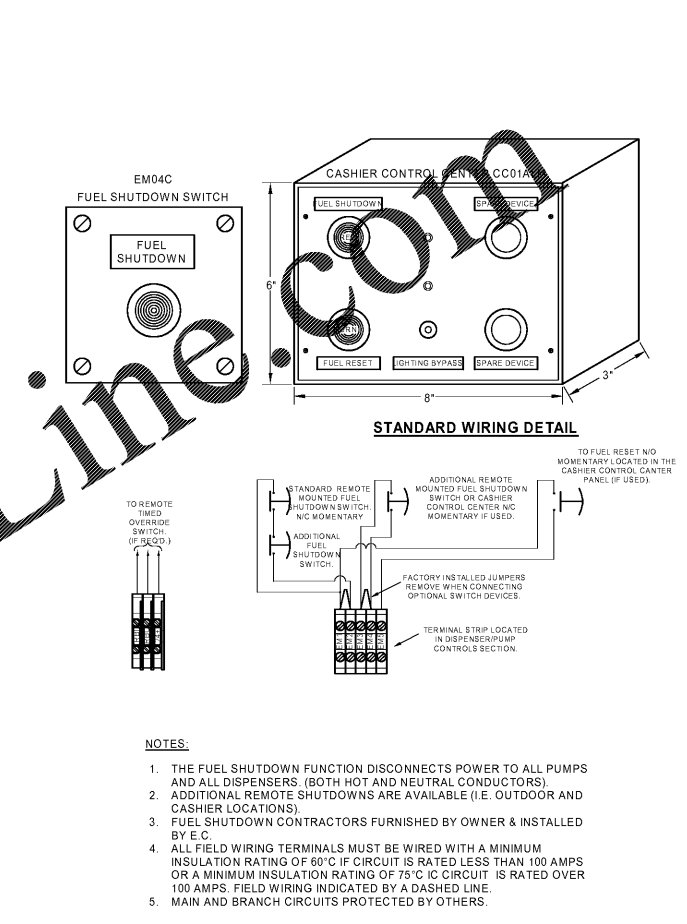

DISPENSER & PUMP NUMBERING & WIRING STANDARD  
 N.T.S.

4 CASHIER CONTROL CENTER WIRING  
 N.T.S.

2 TANK MONITOR/LINE PRESSURE OPTION WITH VARIABLE SPEED "SMART" CONTROLLER  
 N.T.S.

1 TANK MONITORING SCHEMATIC DIAGRAM  
 N.T.S.