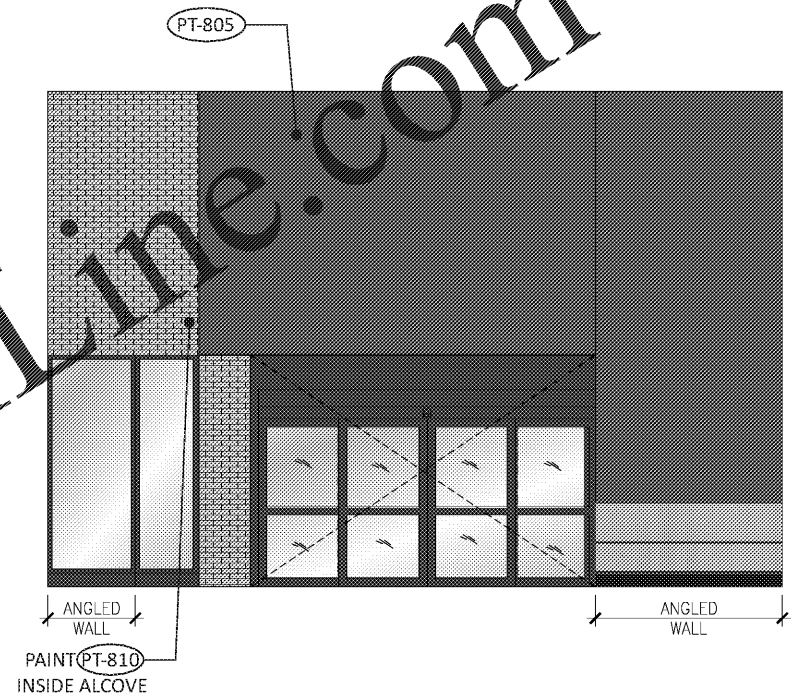

**M - INTERIOR ELEVATION**

SCALE: 1/8" = 1'-0"

**N - INTERIOR ELEVATION**

SCALE: 1/8" = 1'-0"

Order Plans @ www.LDIIline.com

DIMENSION COLOR KEY

	FINISH DIMENSIONS
	DECOR DIMENSIONS

NOTE: ALL DIMENSIONS SHOWN ON ANGLES NOTE THE ACTUAL DIMENSION AS IF SHOWN STRAIGHT