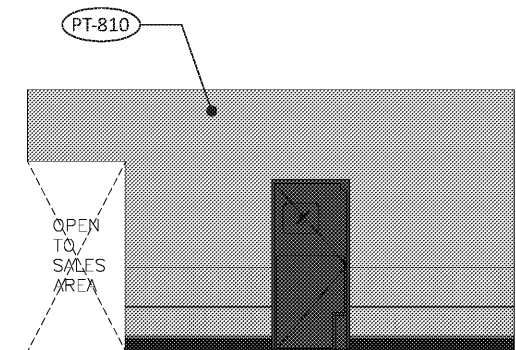

E - INTERIOR ELEVATION

SCALE: 1/8" = 1'-0"

F - INTERIOR ELEVATION

SCALE: 1/8" = 1'-0"

DIMENSION COLOR KEY

- FINISH DIMENSIONS
- DECOR DIMENSIONS

NOTE: ALL DIMENSIONS SHOWN ON ANGLES NOTE THE ACTUAL DIMENSION AS IF SHOWN STRAIGHT

PRELIMINARY
NOT FOR CONSTRUCTION

G - INTERIOR ELEVATION

SCALE: 1/8" = 1'-0"

H - INTERIOR ELEVATION

SCALE: 1/8" = 1'-0"

I - INTERIOR ELEVATION

SCALE: 1/8" = 1'-0"