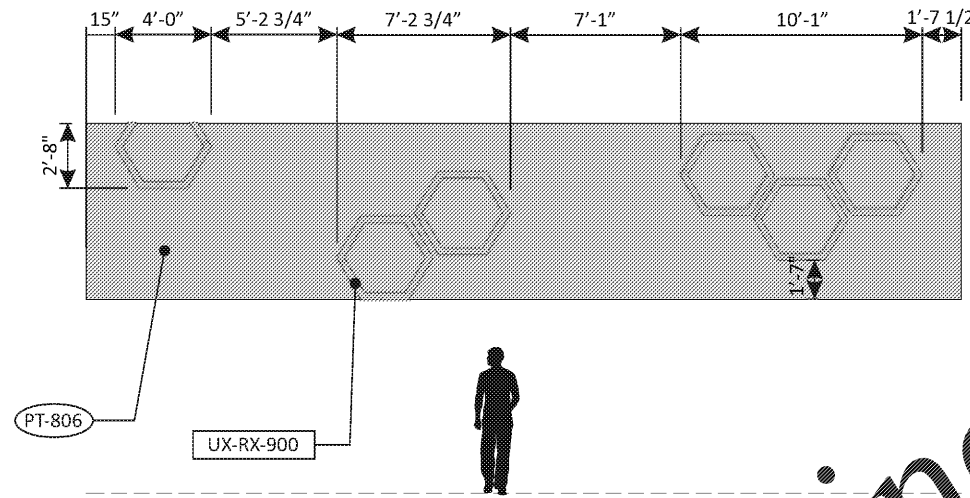

E - INTERIOR ELEVATION

SCALE: 1/8" = 1'-0"

F - INTERIOR ELEVATION

SCALE: 1/8" = 1'-0"

DIMENSION COLOR KEY

- FINISH DIMENSIONS
- DECOR DIMENSIONS

NOTE: ALL DIMENSIONS SHOWN ON ANGLES NOTE THE ACTUAL DIMENSION AS IF SHOWN STRAIGHT

PRELIMINARY
NOT FOR CONSTRUCTION

G - INTERIOR ELEVATION

SCALE: 1/8" = 1'-0"

H - INTERIOR ELEVATION

SCALE: 1/8" = 1'-0"

I - INTERIOR ELEVATION

SCALE: 1/8" = 1'-0"