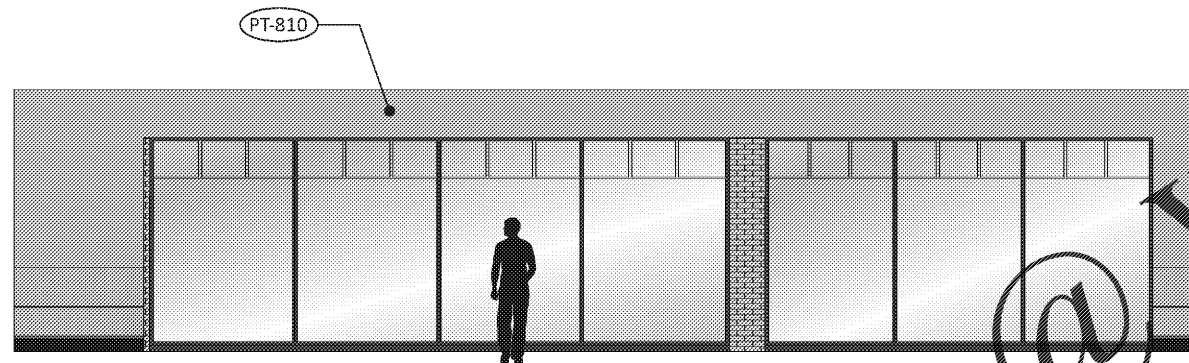

E - INTERIOR ELEVATION

SCALE: 1/8" = 1'-0"

F - INTERIOR ELEVATION

SCALE: 1/8" = 1'-0"

DIMENSION COLOR KEY

- FINISH DIMENSIONS
- DECOR DIMENSIONS

NOTE: ALL DIMENSIONS SHOWN ON ANGLES NOTE THE ACTUAL DIMENSION AS IF SHOWN STRAIGHT

PRELIMINARY
NOT FOR CONSTRUCTION

G - INTERIOR ELEVATION

SCALE: 1/8" = 1'-0"

H - INTERIOR ELEVATION

SCALE: 1/8" = 1'-0"

I - INTERIOR ELEVATION

SCALE: 1/8" = 1'-0"