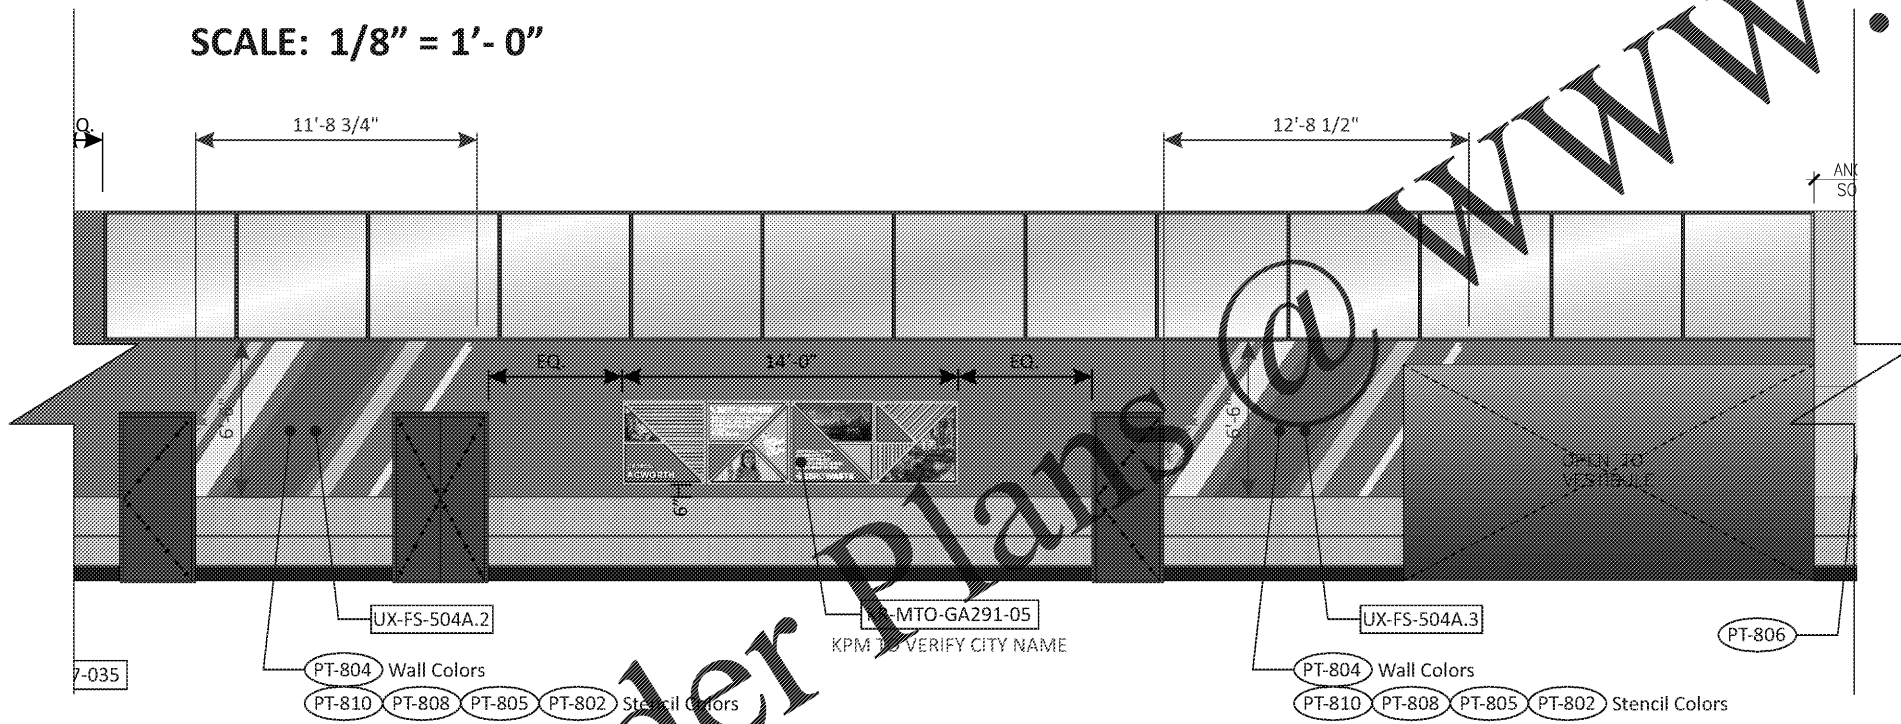

A - INTERIOR ELEVATION

SCALE: 1/8" = 1'-0"

DIMENSION COLOR KEY

	FINISH DIMENSIONS
	DECOR DIMENSIONS

NOTE: ALL DIMENSIONS SHOWN ON ANGLES NOTE THE ACTUAL DIMENSION AS IF SHOWN STRAIGHT

PRELIMINARY
NOT FOR CONSTRUCTION