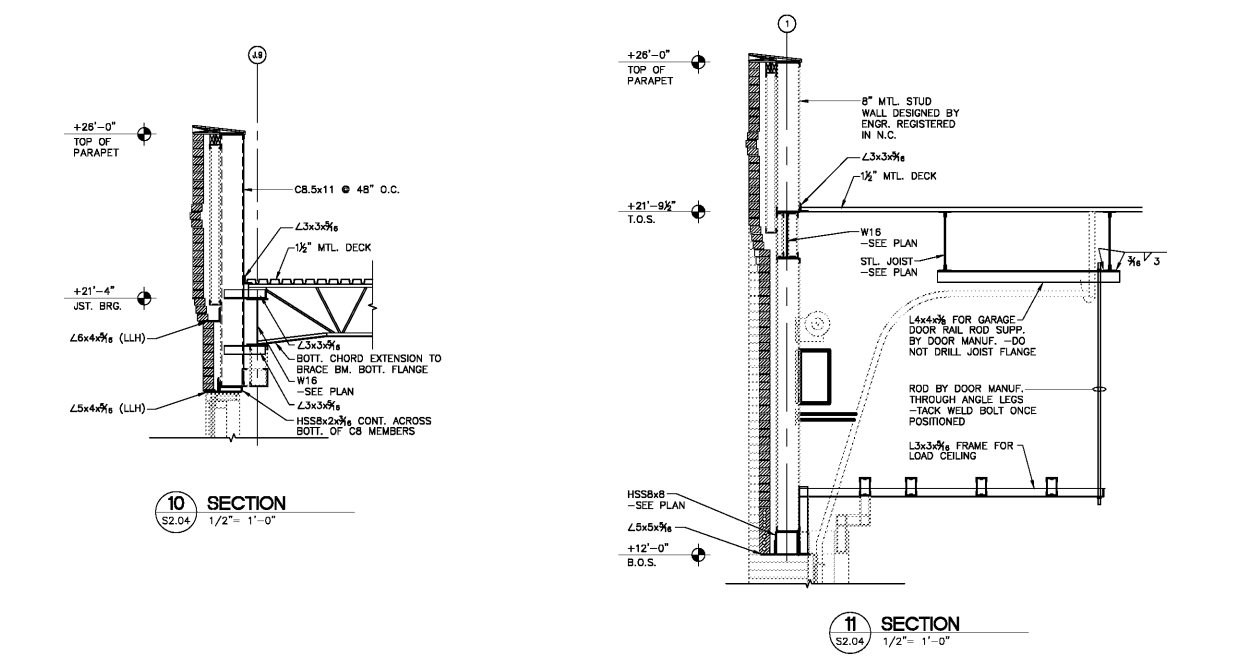

File: X:\Smiley_Engineering\Smiley_Engr\2019\F&D\1 - Integra 2019\Hyundai Redesign of 2017 Plans\Struct\Section-Hyundai Phenille_Planet. 3/1/2020 4:51 PM by CONOR. Saved: 3/1/2020 4:48 PM by CONOR
Sheet Template ID: ORE-F-07-B

Scale: _____

Revisions:

Number	Date	Description

Project Title:
HYUNDAI SOUTH CHARLOTTE

10518 CADILLAC STREET
PINEVILLE, NC 28134

Project No.: 2638.00

Drawing Title:
SECTIONS

SET ISSUE DATE
MARCH 4, 2020
100% CD

Sheet:
S2.04