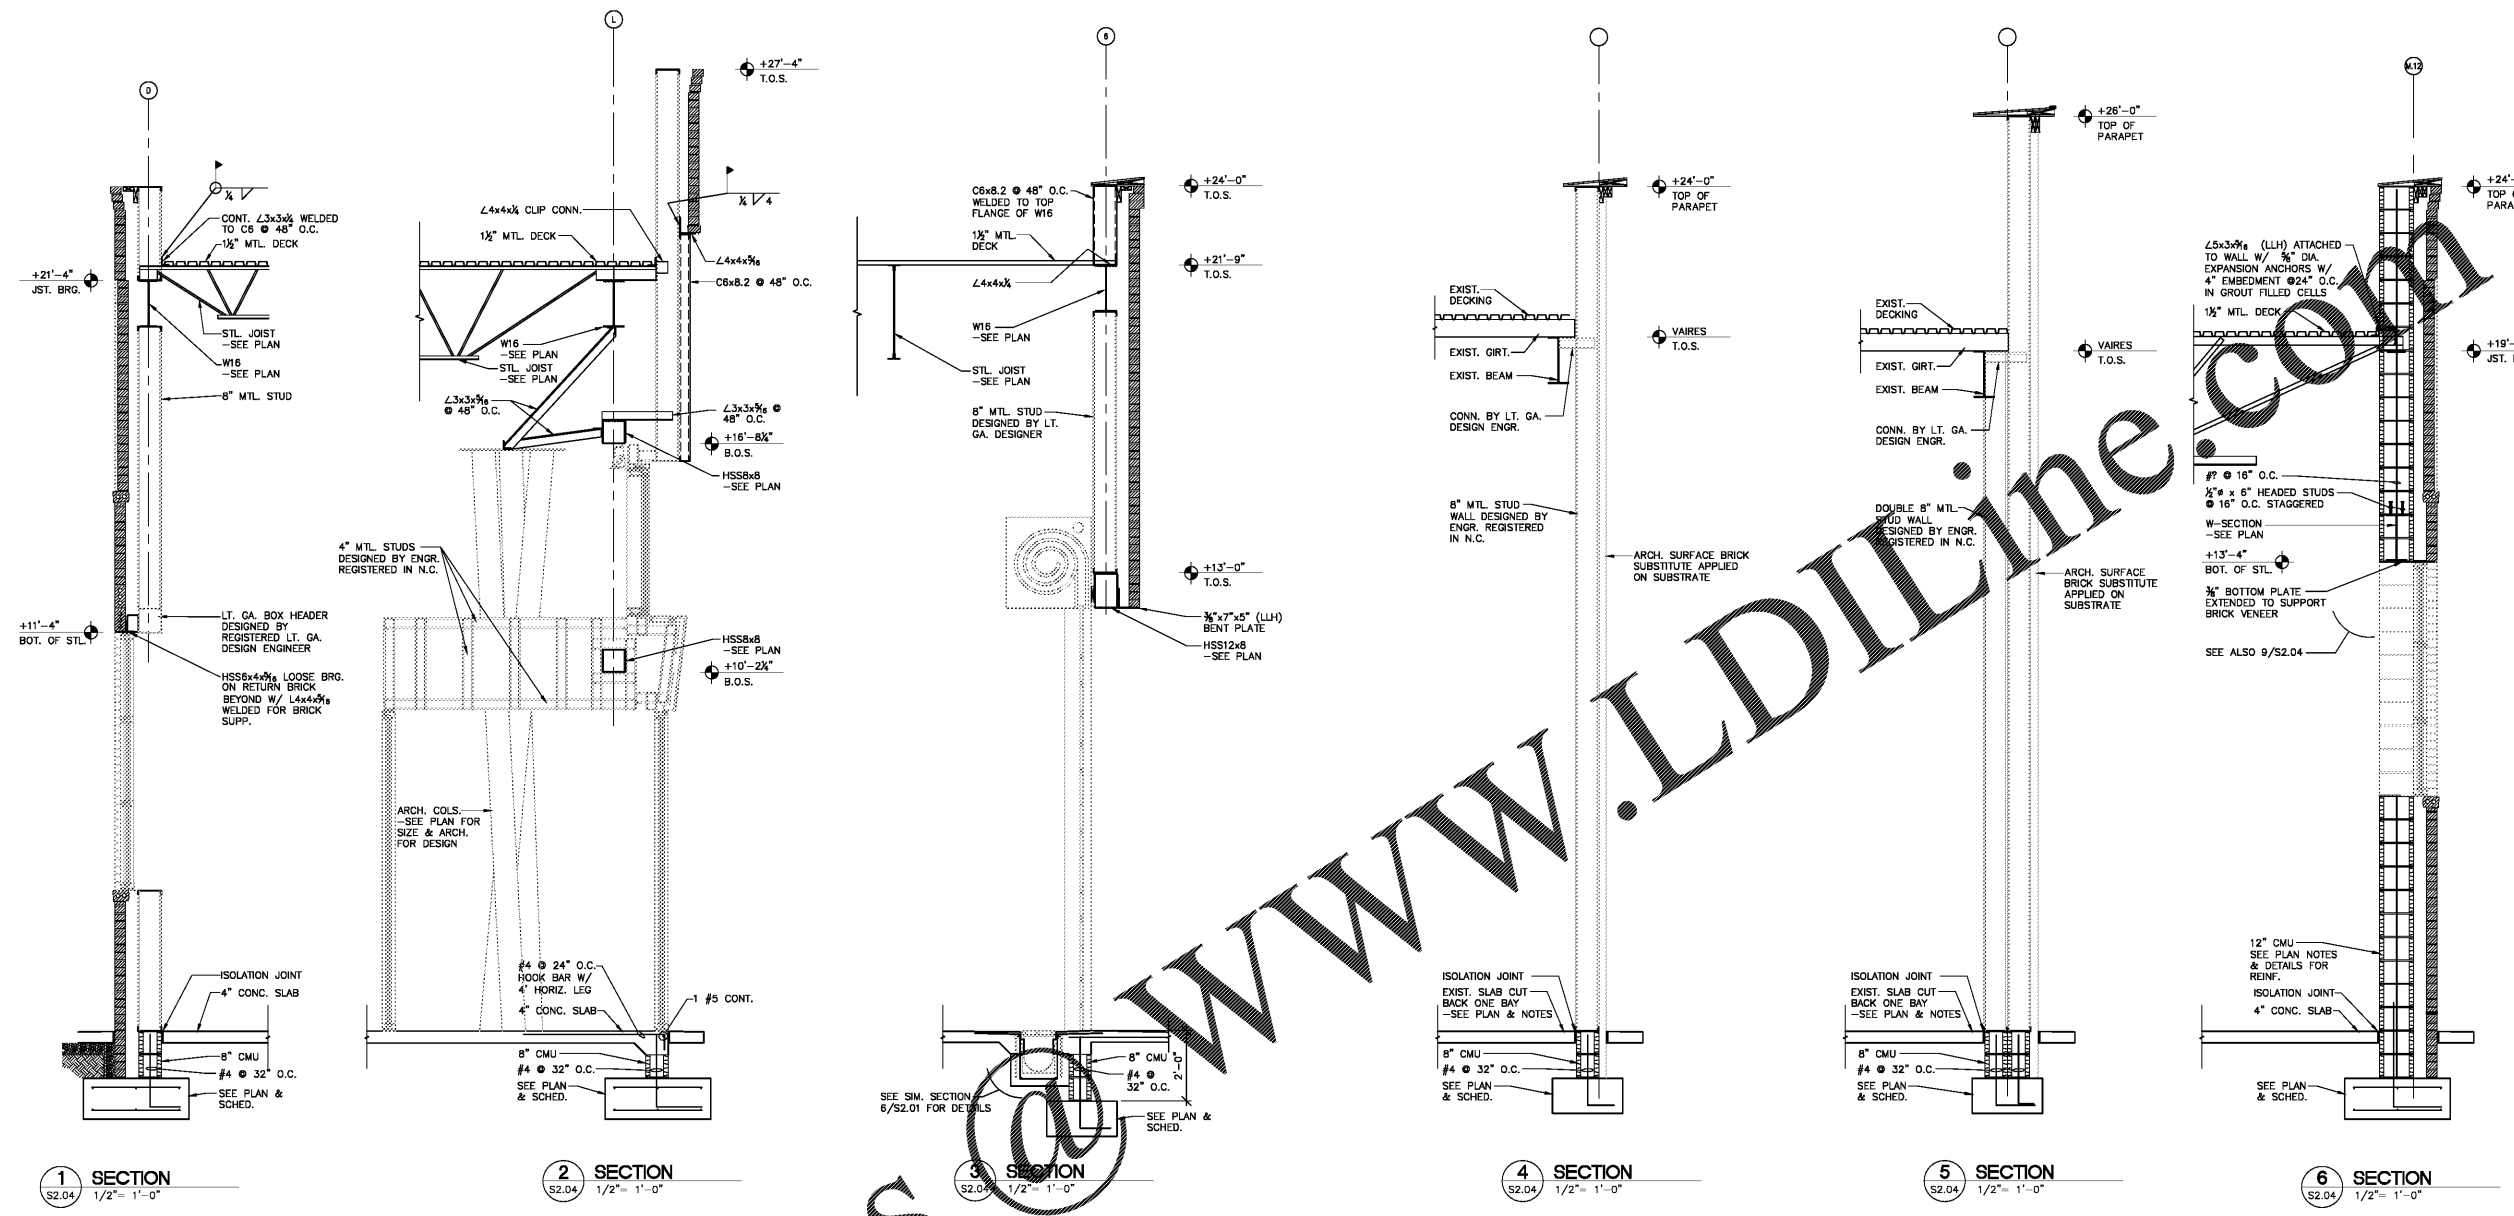

File: X:\Smiley_Engineering\Smiley_Engr\2019\F&D\1 - Integra 2019\Hyundai Redesign of 2017 Plans\Struct\Section-Hyundai Phenille_Planet. 3/1/2020 4:51 PM by CONOR. Saved: 3/1/2020 4:48 PM by CONOR
Sheet Template ID: ORE-F-07-B

Scale: _____

Revisions:

Number	Date	Description

Project Title:
HYUNDAI SOUTH CHARLOTTE

10518 CADILLAC STREET
PINEVILLE, NC 28134

Project No.: 2638.00

Drawing Title:
SECTIONS

SET ISSUE DATE
MARCH 4, 2020
100% CD

Sheet:
S2.04