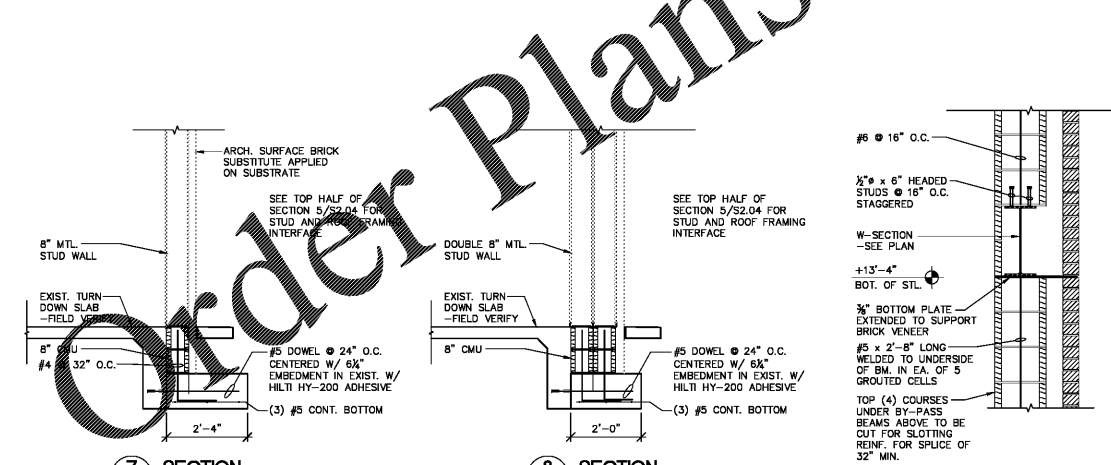

File: X:\Smiley_Engineering\Smiley_Engr\2019\F&D\1 - Integra 2019\Hyundai Redesign of 2017 Plans\Struct\Section-Hyundai Phenille_Planet. 3/1/2020 4:51 PM by CONOR. Saved: 3/1/2020 4:48 PM by CONOR
Sheet Template ID: ORE-F-07-B

Scale: _____

Revisions:

Number	Date	Description

Project Title:
HYUNDAI SOUTH CHARLOTTE

10518 CADILLAC STREET
PINEVILLE, NC 28134

Project No.: 2638.00

Drawing Title:
SECTIONS

SET ISSUE DATE
MARCH 4, 2020
100% CD

Sheet:
S2.04