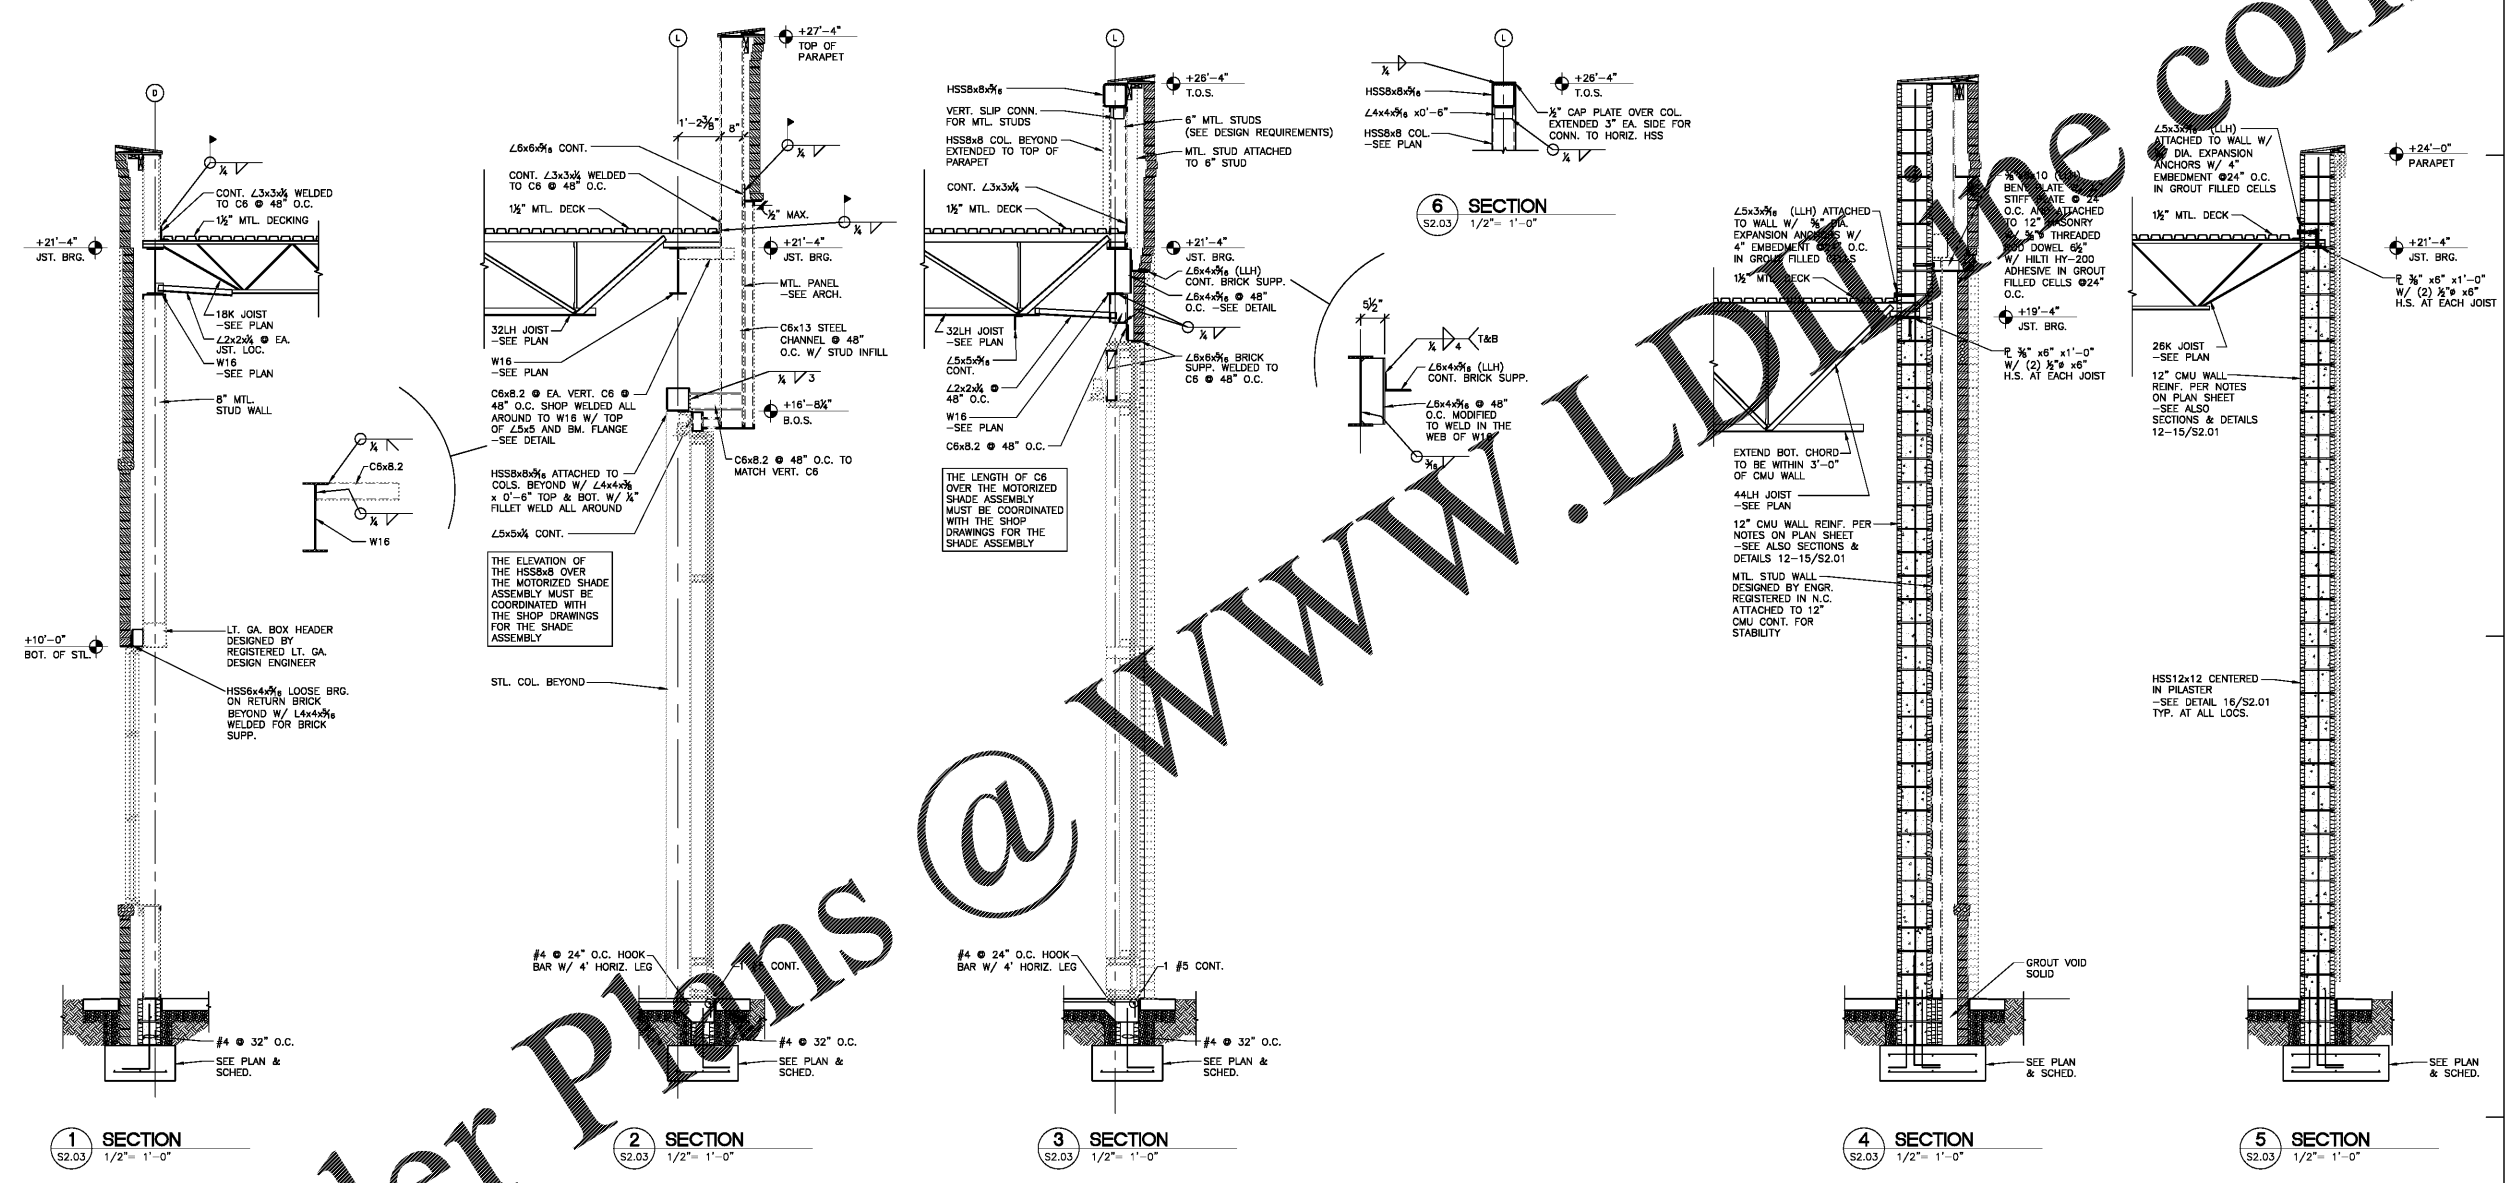

File: X:\Smiley_Engineering\Smiley_Engr_2019\1940 - Integra 2019\Hyundai Redesign of 2017 Plans\Structural\Hyundai_Planetree_Planetree_3/1/2020 4:51 PM by CONOR_Sawed_3/1/2020 4:48 PM by CONOR
 Sheet Template ID: OPE-F-07-B

Order Plans @ WWW.LDdrive.com

Revisions:

Number	Date	Description

Project Title:
HYUNDAI SOUTH CHARLOTTE

10518 CADILLAC STREET
 PINEVILLE, NC 28134

Project No: 2538.00
 Drawing Title:
SECTIONS

SET ISSUE DATE
 MARCH 4, 2020
 100% CD

Sheet: **S2.03**