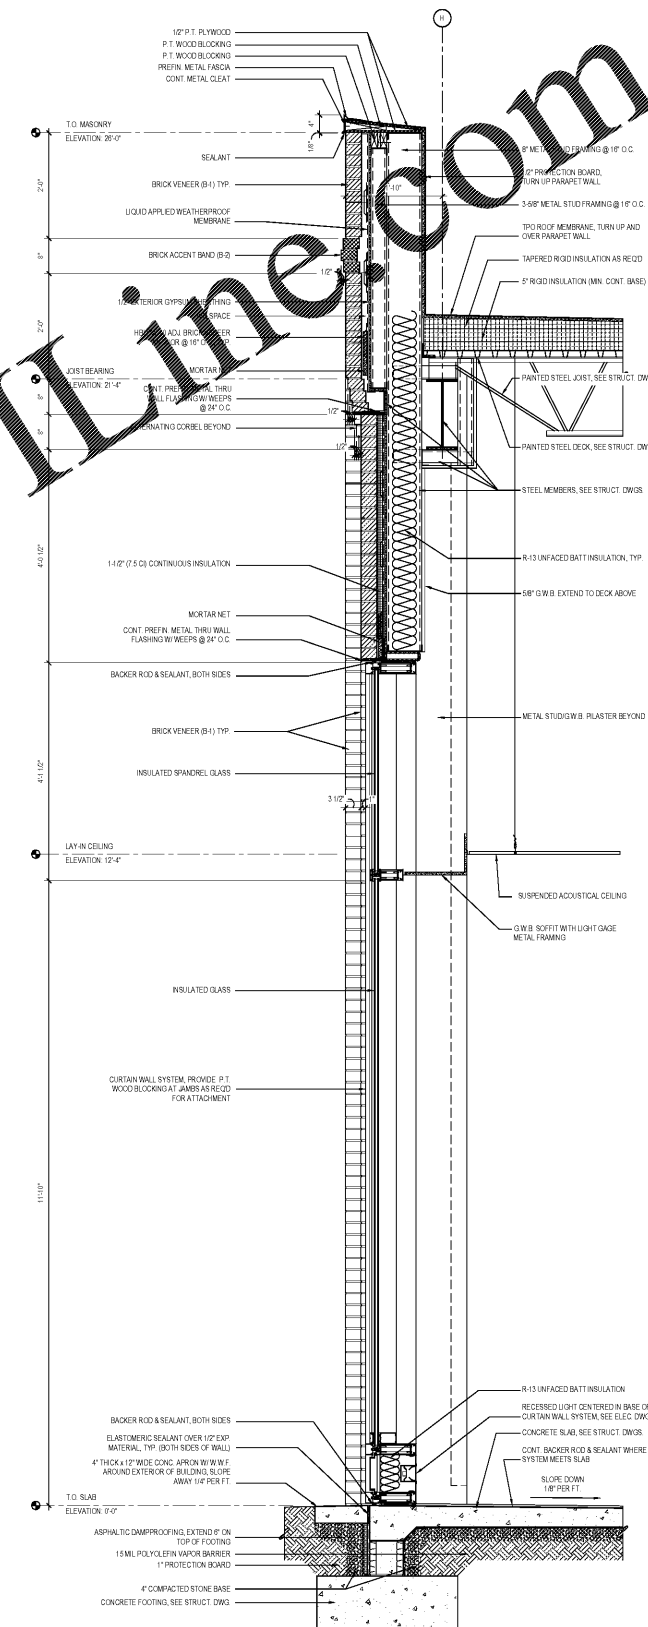

SCALE 3/8" = 1'-0"

WALL SECTION 03

WWW.LDILLINE.COM

Order Plans @

SCALE 3/8" = 1'-0"

WALL SECTION 01

Revisions:

Number	Date	Description

Project Title:  
**HYUNDAI SOUTH CHARLOTTE**

10518 CADILLAC STREET  
PINEVILLE, NC 28134

Project No: 25236.00  
Drawing Title:  
**WALL SECTIONS**

SET ISSUE DATE  
MARCH 4, 2020

Sheet  
**A4.5**