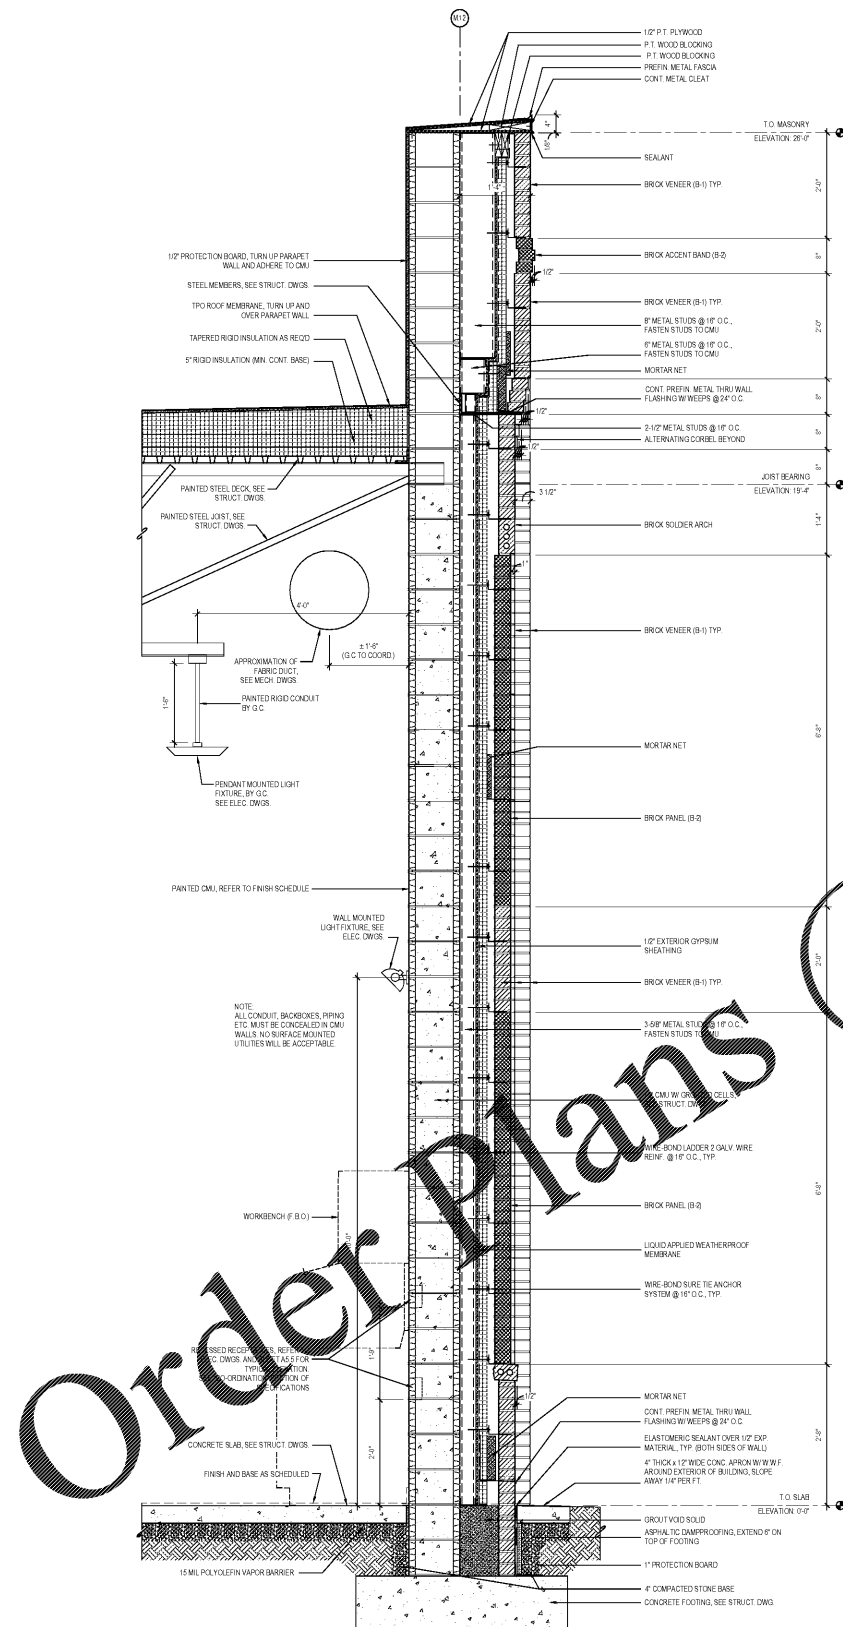

Scale: 03/04/2020

Revisions:

Number	Date	Description

Project Title:
HYUNDAI SOUTH CHARLOTTE

10518 CADILLAC STREET
PINEVILLE, NC 28134

Project No.: 25236.00

Drawing Title:
WALL SECTIONS

SET ISSUE DATE
▶ MARCH 4, 2020 ◀

Sheet:
A4.3

SCALE: 1/4\"/>

WALL SECTION 03

SCALE: 1/4\"/>

WALL SECTION 02

SCALE: 1/4\"/>

WALL SECTION 01