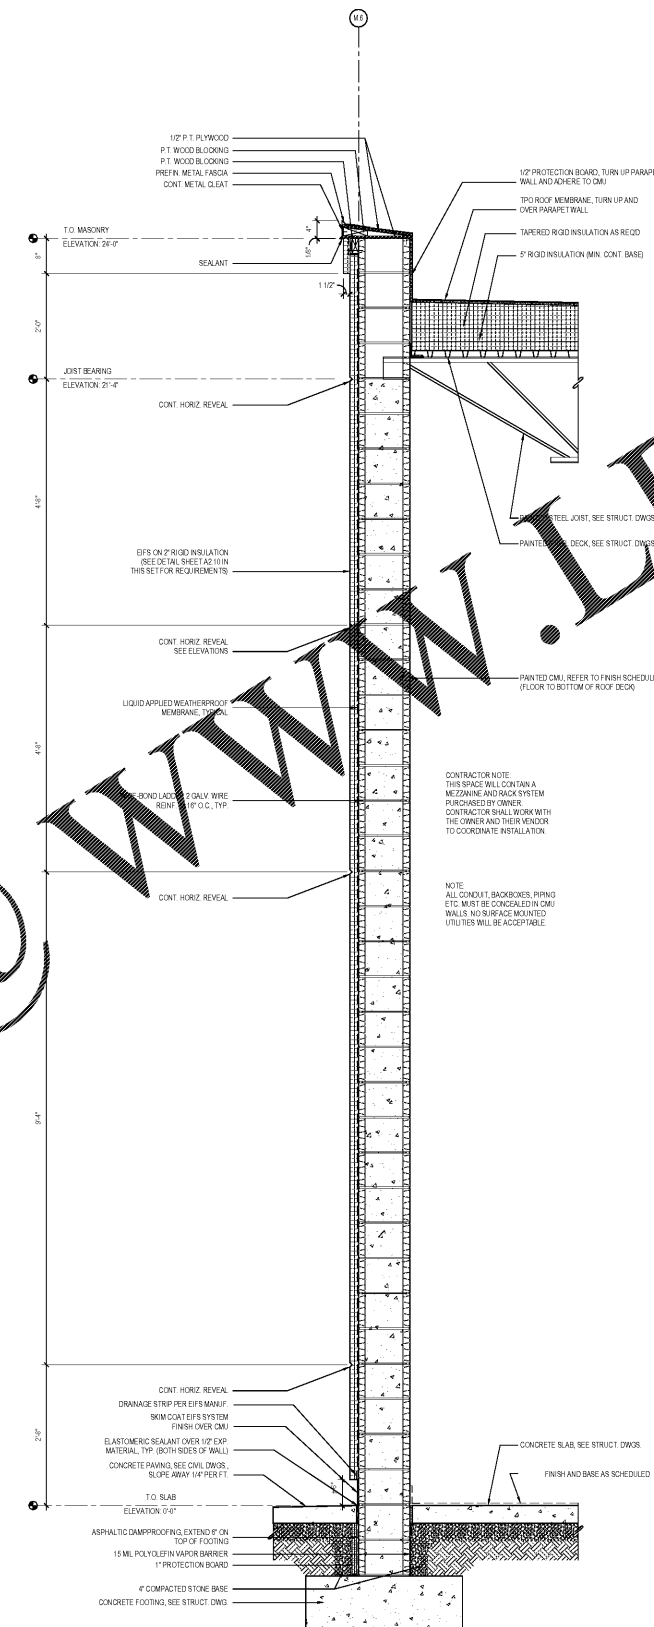

Scale: 03/04/2020

Revisions:

Number	Date	Description

Project Title:
HYUNDAI SOUTH CHARLOTTE

10518 CADILLAC STREET
PINEVILLE, NC 28134

Project No.: 25236.00

Drawing Title:
WALL SECTIONS

SET ISSUE DATE
▶ MARCH 4, 2020 ◀

Sheet:
A4.3

SCALE: 1/4\"/>

WALL SECTION 03

SCALE: 1/4\"/>

WALL SECTION 02

SCALE: 1/4\"/>

WALL SECTION 01