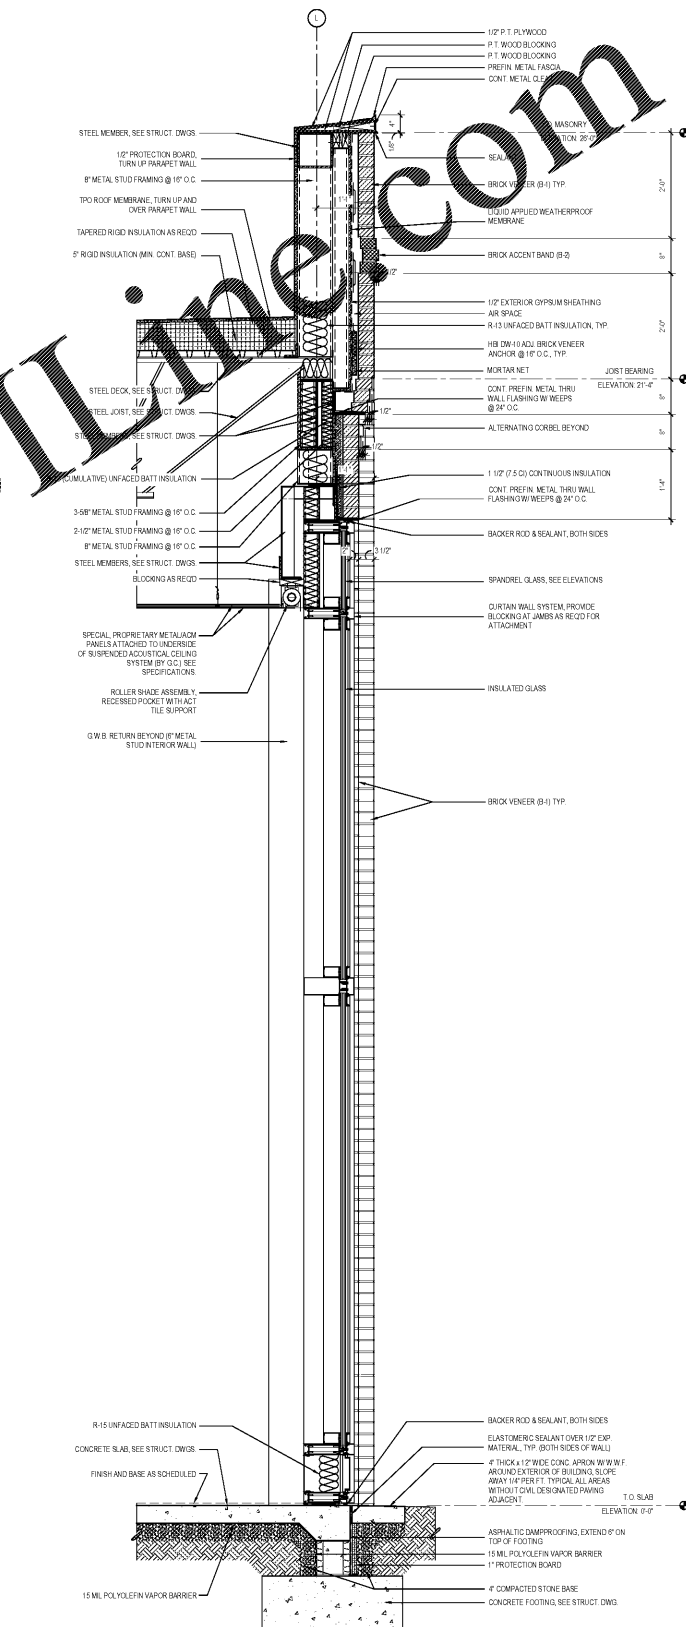

Scale: 03/04/2020

Revisions:

Number	Date	Description

Project Title:
HYUNDAI SOUTH CHARLOTTE

10518 CADILLAC STREET
PINEVILLE, NC 28134

Project No.: 25236.00

Drawing Title:
WALL SECTIONS

SET ISSUE DATE
▶ MARCH 4, 2020 ◀

Sheet:
A4.3

SCALE: 1/4\"/>

WALL SECTION 03

SCALE: 1/4\"/>

WALL SECTION 02

SCALE: 1/4\"/>

WALL SECTION 01