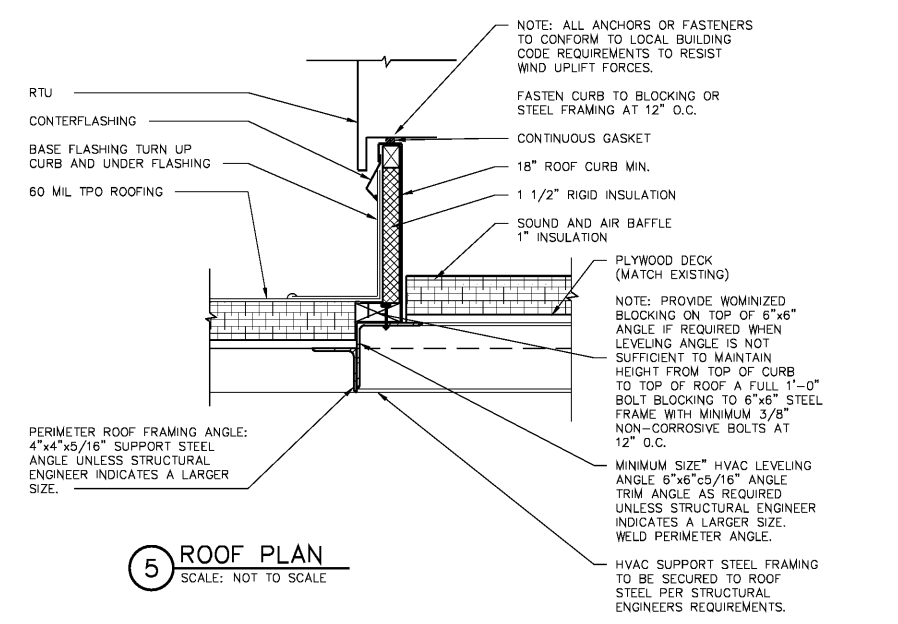

2 CANOPY RCP
 SCALE: 1/4" = 1'-0"

3 CANOPY RCP @ DRIVE THRU
 SCALE: 1/4" = 1'-0"

4 PACKAGE ROFTOP INSTALLATION
 SCALE: NOT TO SCALE

5 ROOF PLAN
 SCALE: NOT TO SCALE

Order Plans @ WWW.LDILINE.COM