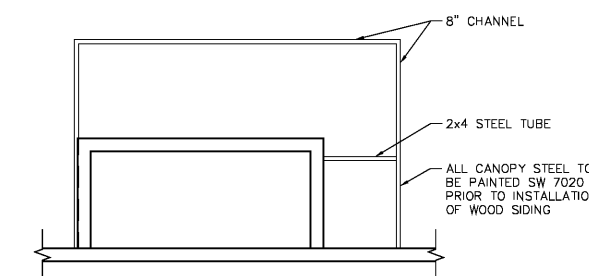

2 CANOPY RCP
 SCALE: 1/4" = 1'-0"

3 CANOPY RCP @ DRIVE THRU
 SCALE: 1/4" = 1'-0"

4 PACKAGE ROFTOP INSTALLATION
 SCALE: NOT TO SCALE

5 ROOF PLAN
 SCALE: NOT TO SCALE

Order Plans @ WWW.LDILINE.COM