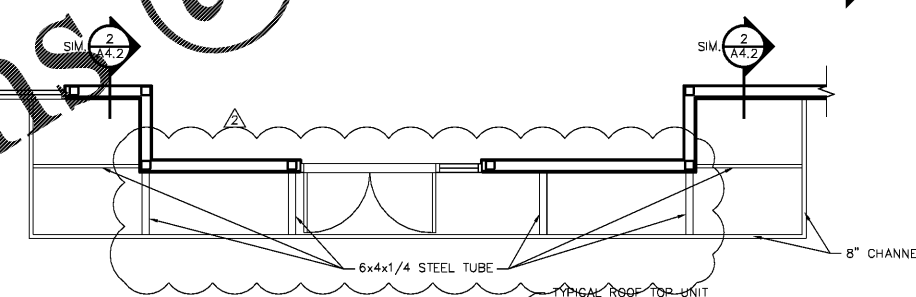

2 CANOPY RCP
 SCALE: 1/4" = 1'-0"

3 CANOPY RCP @ DRIVE THRU
 SCALE: 1/4" = 1'-0"

4 PACKAGE ROFTOP INSTALLATION
 SCALE: NOT TO SCALE

5 ROOF PLAN
 SCALE: NOT TO SCALE

Order Plans @ WWW.LDILINE.COM