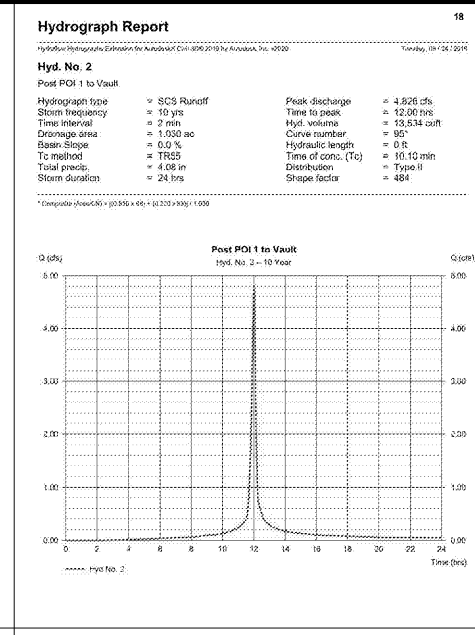

O'Reilly AUTO PARTS
 CORPORATE OFFICES
 233 SOUTH PATTERSON
 SPRINGFIELD, MISSOURI 65802
 (417) 862-2874 TELEPHONE

COMM # 4253
 DATE: 11-2-18
 REVISION
 DATE: 3-8-19
 6-20-19
 9-27-19

C3.8

PROJECT No. V183204 SCALE: NA
 DRAWN BY / CHECKED BY DSH/JOR CAD I.D. S02