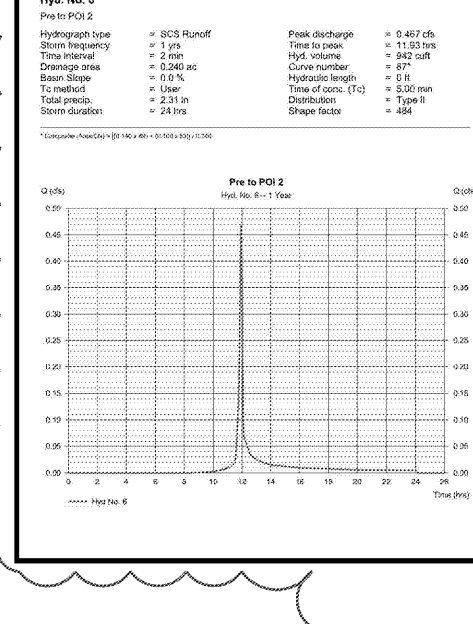

PROJECT No. V183204 SCALE: NA
 DRAWN BY / CHECKED BY: DSH/JOR CAD: I.D. S02

811
 KNOW WHAT'S BELOW
 ALWAYS CALL 811
 BEFORE YOU DIG
 It's fast. It's free. It's the law.

Order Plans

WWW.IDLINE.COM