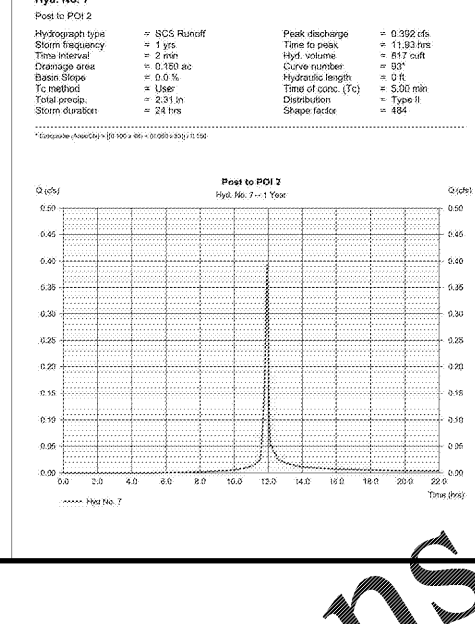

PROJECT No. V183204 SCALE: NA
 DRAWN BY / CHECKED BY: DSH/JOR CAD: I.D. S02

811
 KNOW WHAT'S BELOW
 ALWAYS CALL 811
 BEFORE YOU DIG
 It's fast. It's free. It's the law.

Order Plans

WWW.IDLINE.COM