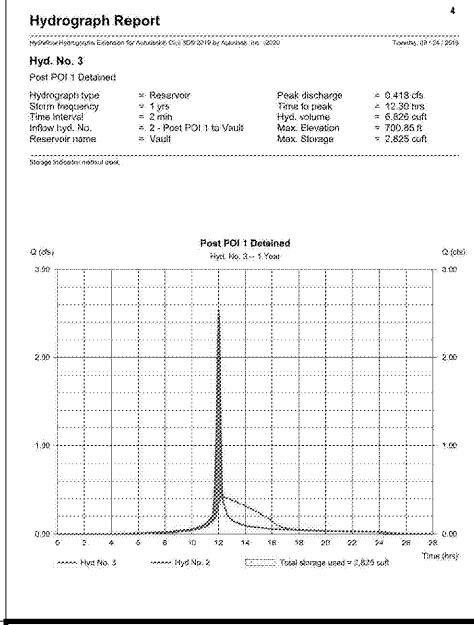

PROJECT No. V183204 SCALE: NA
 DRAWN BY / CHECKED BY: DSH/JOR CAD: I.D. S02

811
 KNOW WHAT'S BELOW
 ALWAYS CALL 811
 BEFORE YOU DIG
 It's fast. It's free. It's the law.

Order Plans

WWW.IDLINE.COM