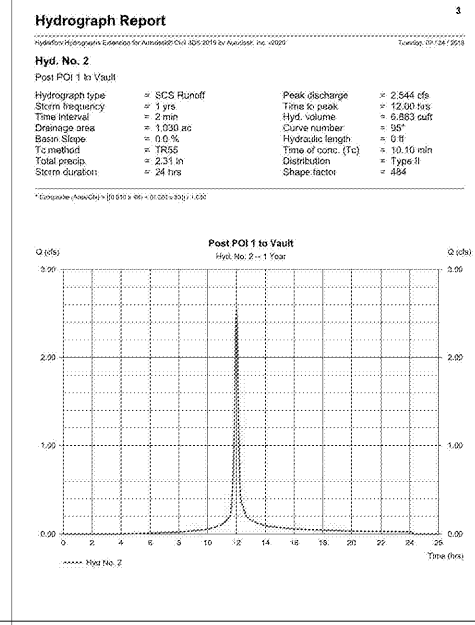

PROJECT No. V183204 SCALE: NA
 DRAWN BY / CHECKED BY: DSH/JOR CAD: I.D. S02

811
 KNOW WHAT'S BELOW
 ALWAYS CALL 811
 BEFORE YOU DIG
 It's fast. It's free. It's the law.

Order Plans

WWW.IDLINE.COM