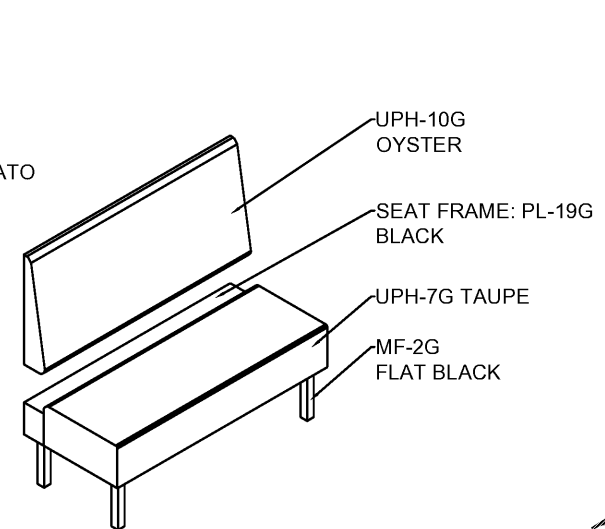

11.28.2018 Elizabeth Wooten C:\Vault Workspace\Project Files\1 - Projects\Burger King\MMeridian, MS (2413 N Hill St) BK#A35542\Meridian, MS #200021\Meridian, MS #200021 BK#A35542 GARDEN

1 STANDARD DBL BOOTH "A"

2 SINGLE BOOTH DECOR WALL MOUNTED "B"

3 BANQUETTE BOOTH WALL MOUNTED UNDER COLLAGE WALL "C"

4 ISABEL CHAIR "A"

5 ISABEL BARSTOOL "B"

6 BISTRO CHAIR "C"

7 LOUNGE CHAIR "D"

8 TABLE TOP "A"

9 TABLE TOP "B"