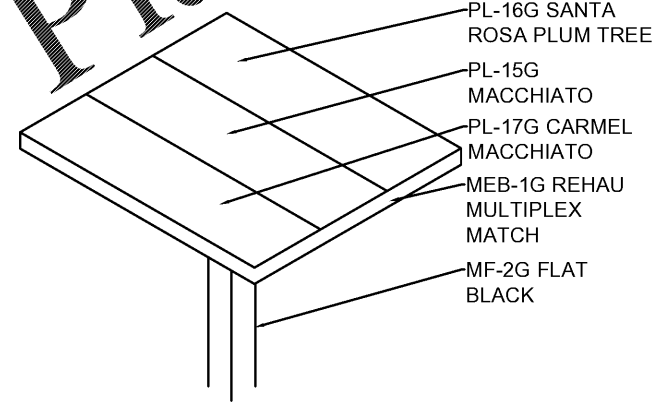

11.28.2018 Elizabeth Wooten C:\Vault Workspace\Project Files\1 - Projects\Burger King\MMeridian, MS (2413 N Hill St) BK#A35542\Meridian, MS #200021\Meridian, MS #200021 BK#A35542 GARDEN

1 STANDARD DBL BOOTH "A"

2 SINGLE BOOTH DECOR WALL MOUNTED "B"

3 BANQUETTE BOOTH WALL MOUNTED UNDER COLLAGE WALL "C"

4 ISABEL CHAIR "A"

5 ISABEL BARSTOOL "B"

6 BISTRO CHAIR "C"

7 LOUNGE CHAIR "D"

8 TABLE TOP "A"

9 TABLE TOP "B"