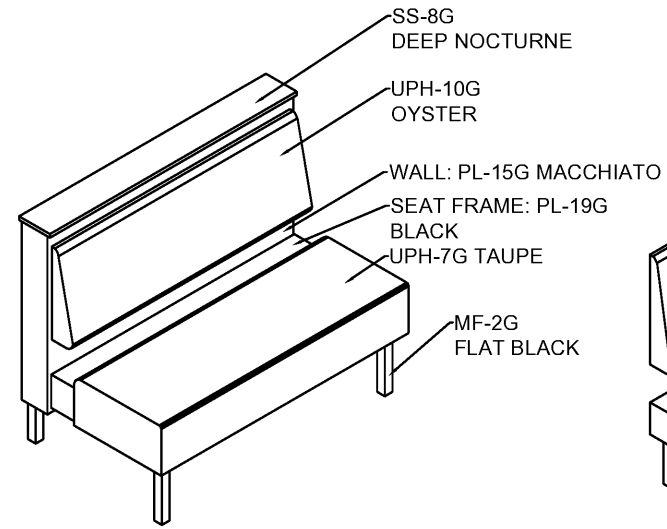

11.28.2018 Elizabeth Wooten C:\Vault Workspace\Project Files\1 - Projects\Burger King\MMeridian, MS (2413 N Hill St) BK#A35542\Meridian, MS #200021\Meridian, MS #200021 BK#A35542 GARDEN

1 STANDARD DBL BOOTH "A"

2 SINGLE BOOTH DECOR WALL MOUNTED "B"

3 BANQUETTE BOOTH WALL MOUNTED UNDER COLLAGE WALL "C"

4 ISABEL CHAIR "A"

5 ISABEL BARSTOOL "B"

6 BISTRO CHAIR "C"

7 LOUNGE CHAIR "D"

8 TABLE TOP "A"

9 TABLE TOP "B"