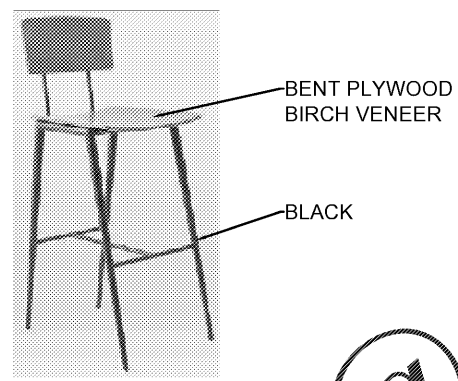

11.28.2018 Elizabeth Wooten C:\Vault Workspace\Project Files\1 - Projects\Burger King\MMeridian, MS (2413 N Hill St) BK#A35542\Meridian, MS #200021\Meridian, MS #200021 BK#A35542 GARDEN

1 STANDARD DBL BOOTH "A"

2 SINGLE BOOTH DECOR WALL MOUNTED "B"

3 BANQUETTE BOOTH WALL MOUNTED UNDER COLLAGE WALL "C"

4 ISABEL CHAIR "A"

5 ISABEL BARSTOOL "B"

6 BISTRO CHAIR "C"

7 LOUNGE CHAIR "D"

8 TABLE TOP "A"

9 TABLE TOP "B"