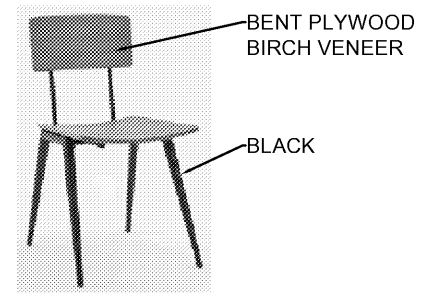

11.28.2018 Elizabeth Wooten C:\Vault Workspace\Project Files\1 - Projects\Burger King\MMeridian, MS (2413 N Hill St) BK#A35542\Meridian, MS #200021\Meridian, MS #200021 BK#A35542 GARDEN

1 STANDARD DBL BOOTH "A"

2 SINGLE BOOTH DECOR WALL MOUNTED "B"

3 BANQUETTE BOOTH WALL MOUNTED UNDER COLLAGE WALL "C"

4 ISABEL CHAIR "A"

5 ISABEL BARSTOOL "B"

6 BISTRO CHAIR "C"

7 LOUNGE CHAIR "D"

8 TABLE TOP "A"

9 TABLE TOP "B"