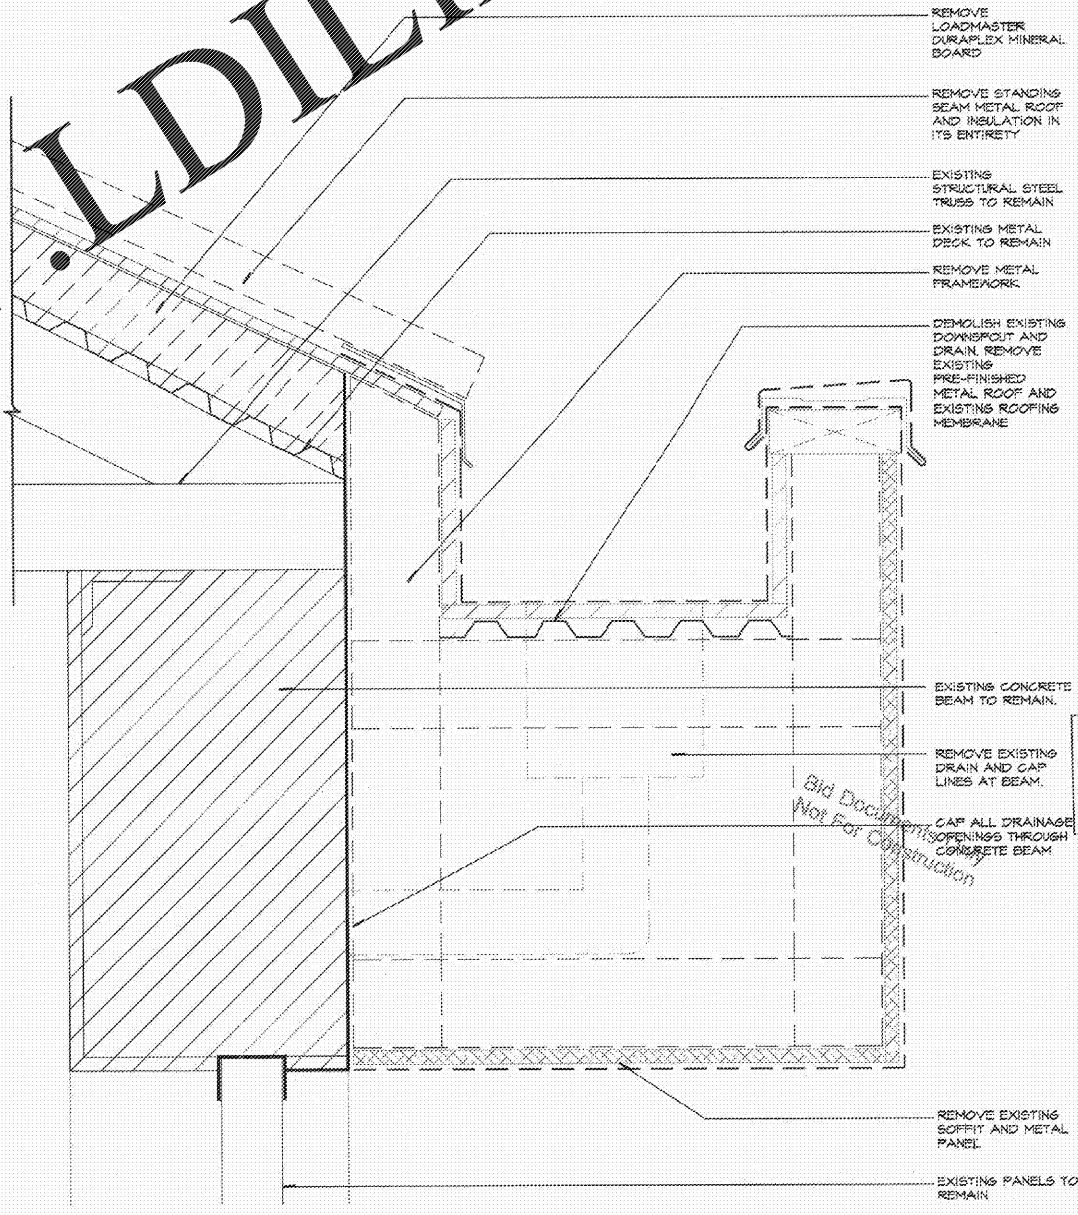

62 ROOFING DETAILS
A8.11 NEW WORK NOA No.: 15-0812.14
3"=1'-0"

63 ROOFING DETAILS
A8.11 NEW WORK NOA No.: 15-0812.14
3"=1'-0"

63 ROOFING DETAILS
A8.11 DEMOLITION NOA No.: 15-0812.14
3"=1'-0"

Order Plans @ www.LDILine.com