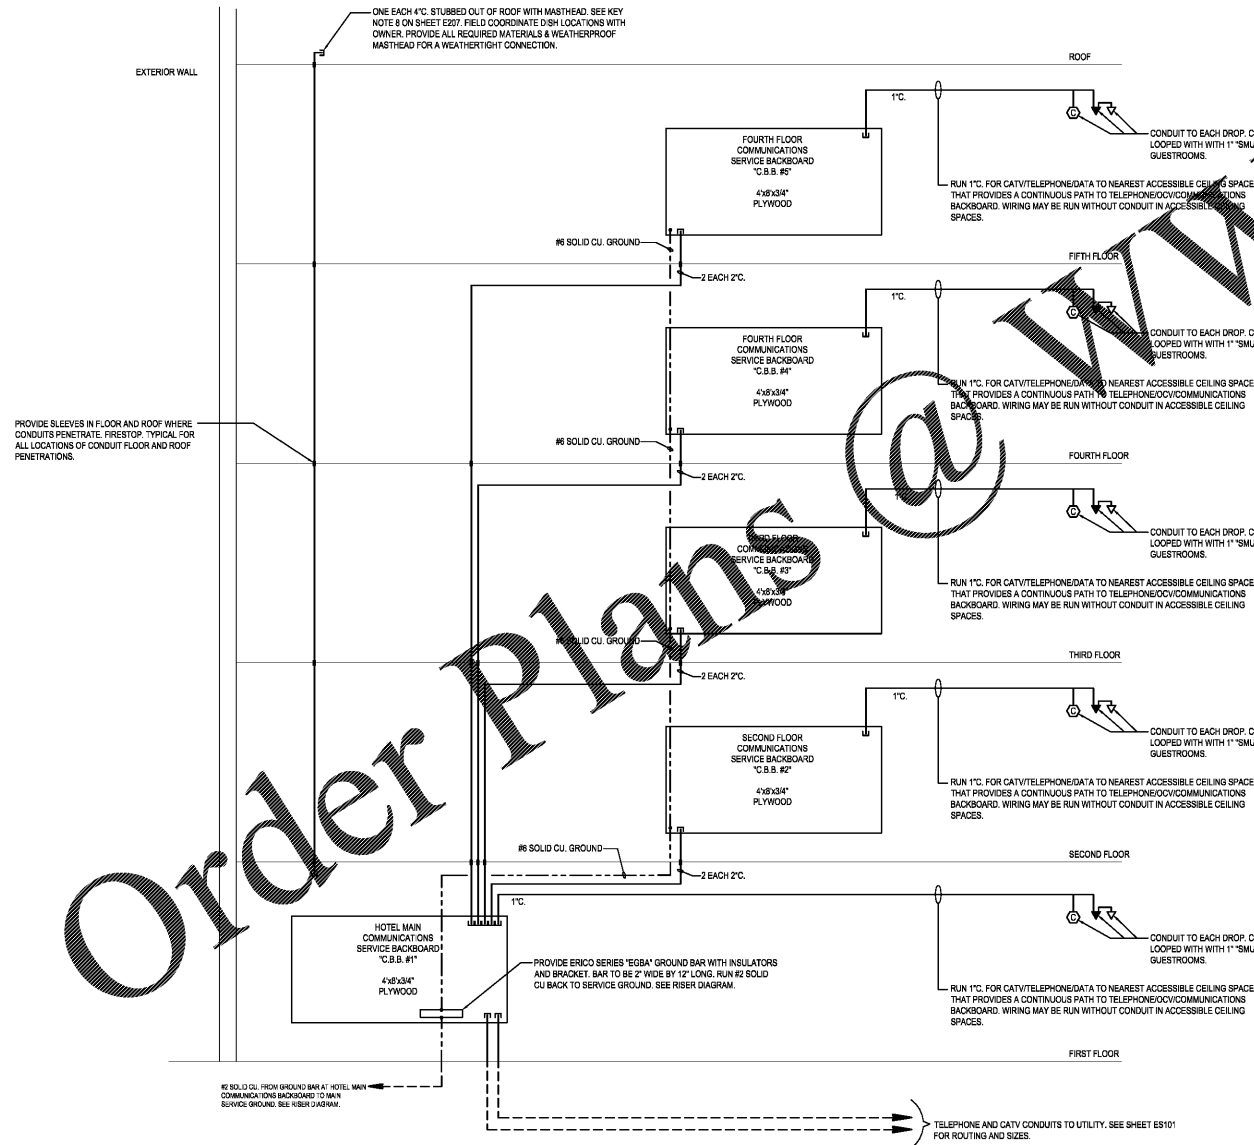

8 COMMUNICATIONS SERVICE RISER DIAGRAM
SCALE: NONE

1 HOUR FIRE RATED PARTITION
2 HOUR FIRE RATED PARTITION

March Adams & Associates
370 Dasher Ave.
Chattanooga, Tennessee 37404
Phone: (423) 998-4673
Fax: (423) 998-4673

COURTYARD by MARRIOTT
NEW HOTEL
SMYRNA, TENNESSEE
WWW.DAVIDRCARTER-NET
DAVID R. CARTER AND ASSOCIATES

ISSUE DATE 10-18-19
REVISION LOG

PROJECT 00751

COMM. SERVICE RISER DIAGRAM & ELECT. DETAILS E402

30 x 42