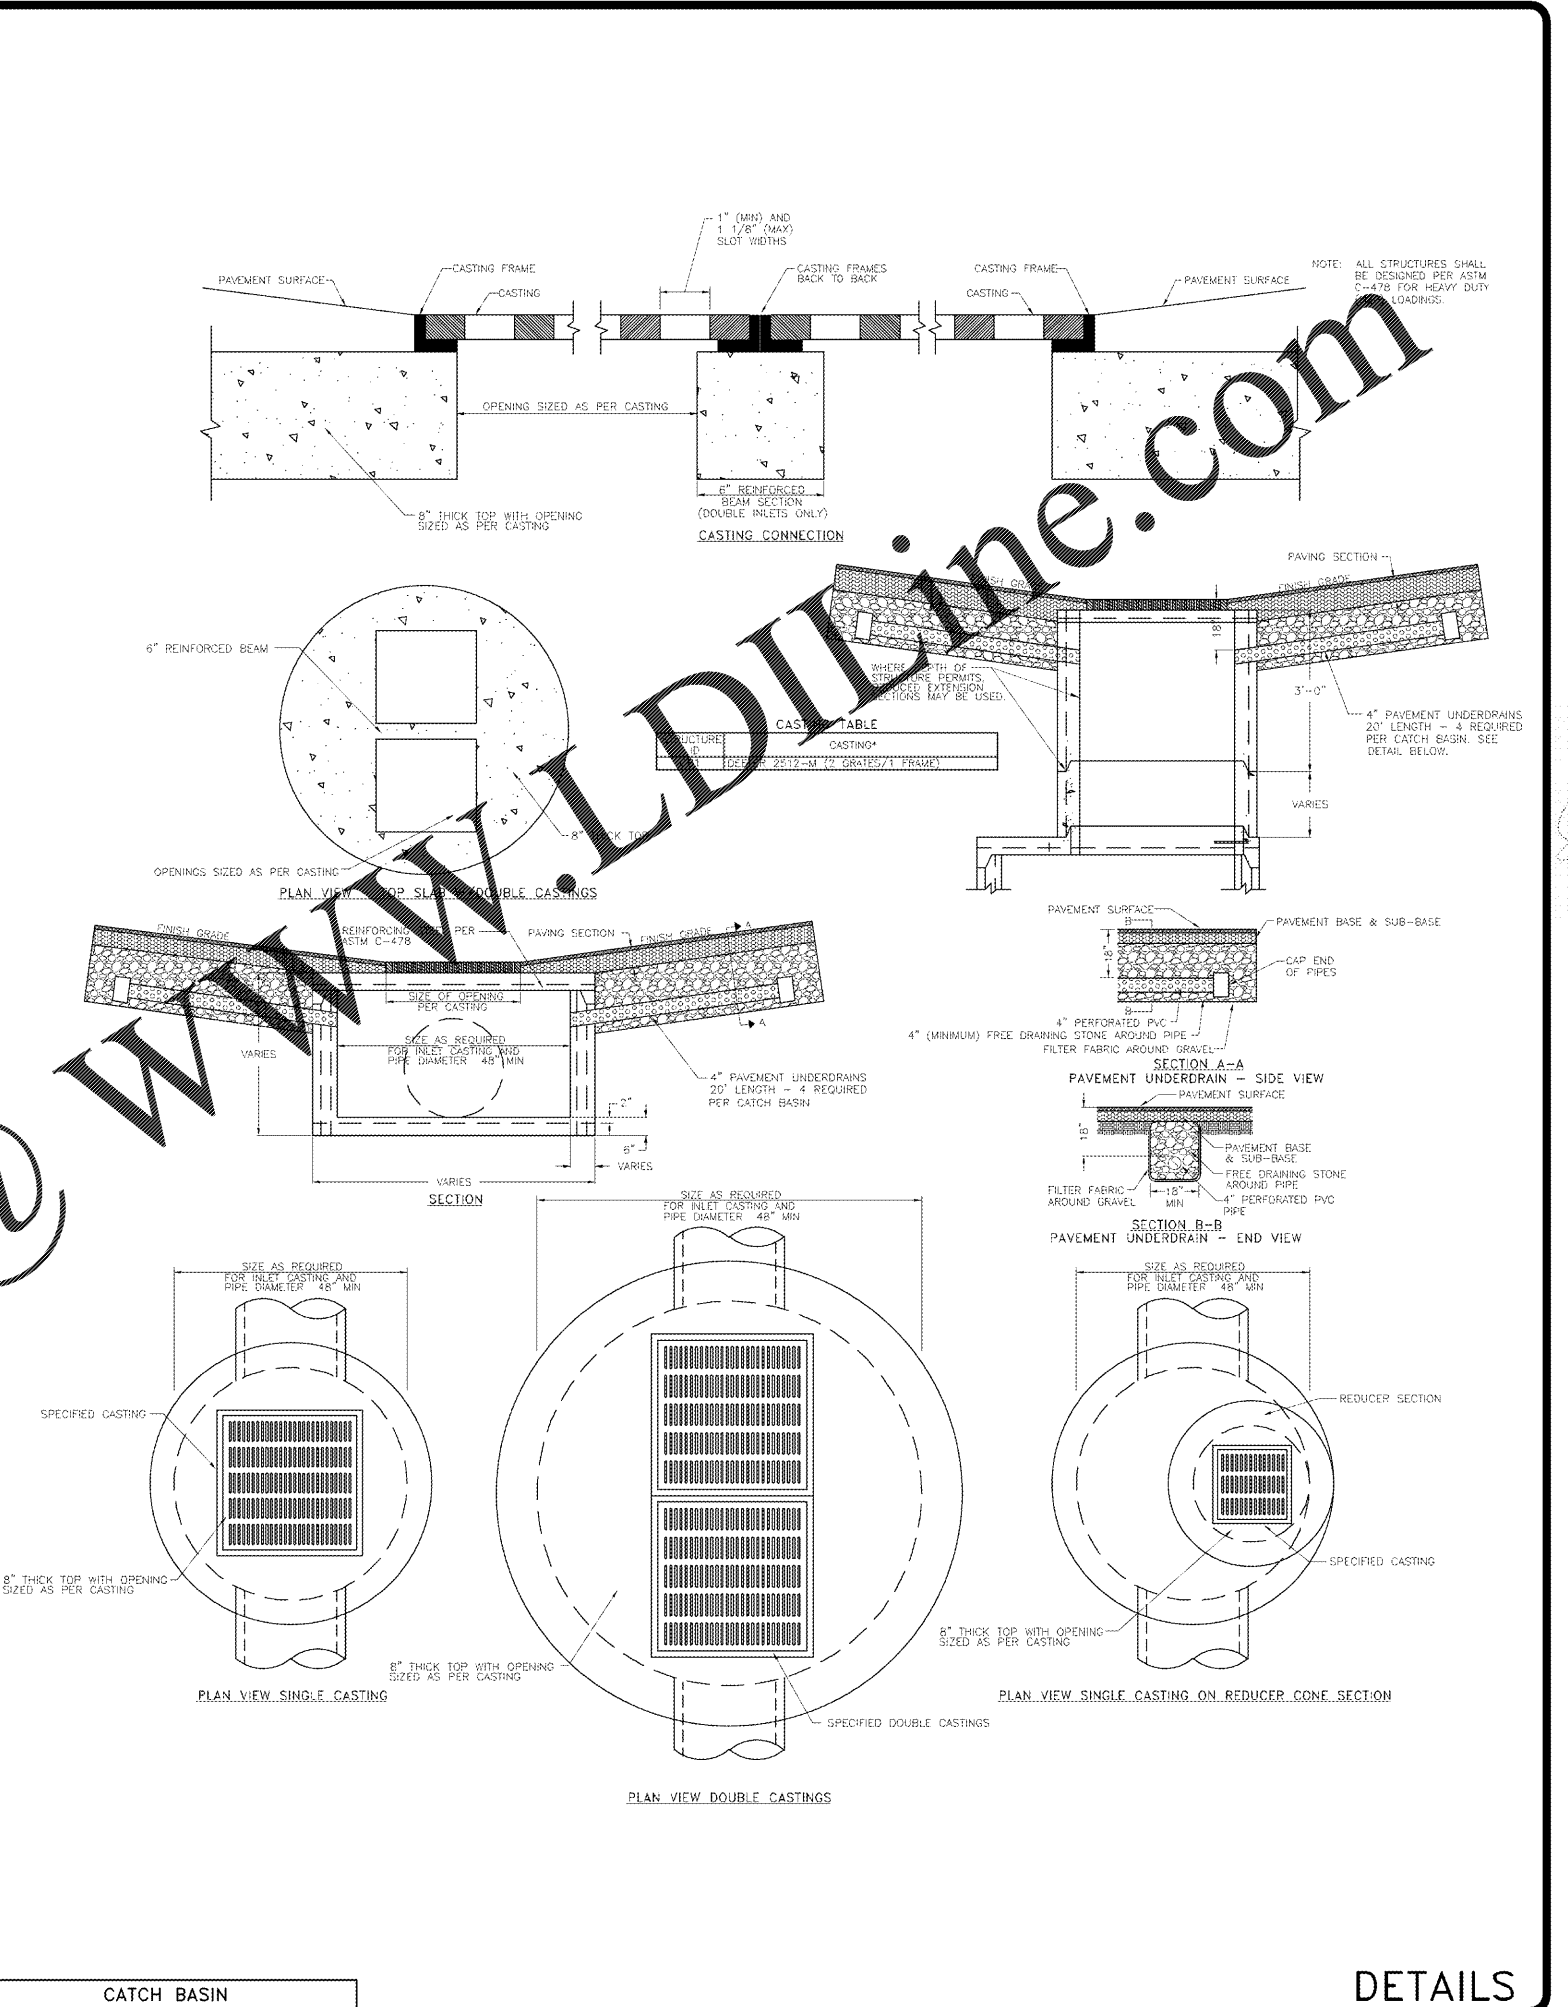

DRAWN
 TGH
 CHECKED
 BKM
 DATE
 12/17/2019
 SCALE
 NTS
 JOB No.
 6540-209
 SHEET
 20 OF 21

DETAILS