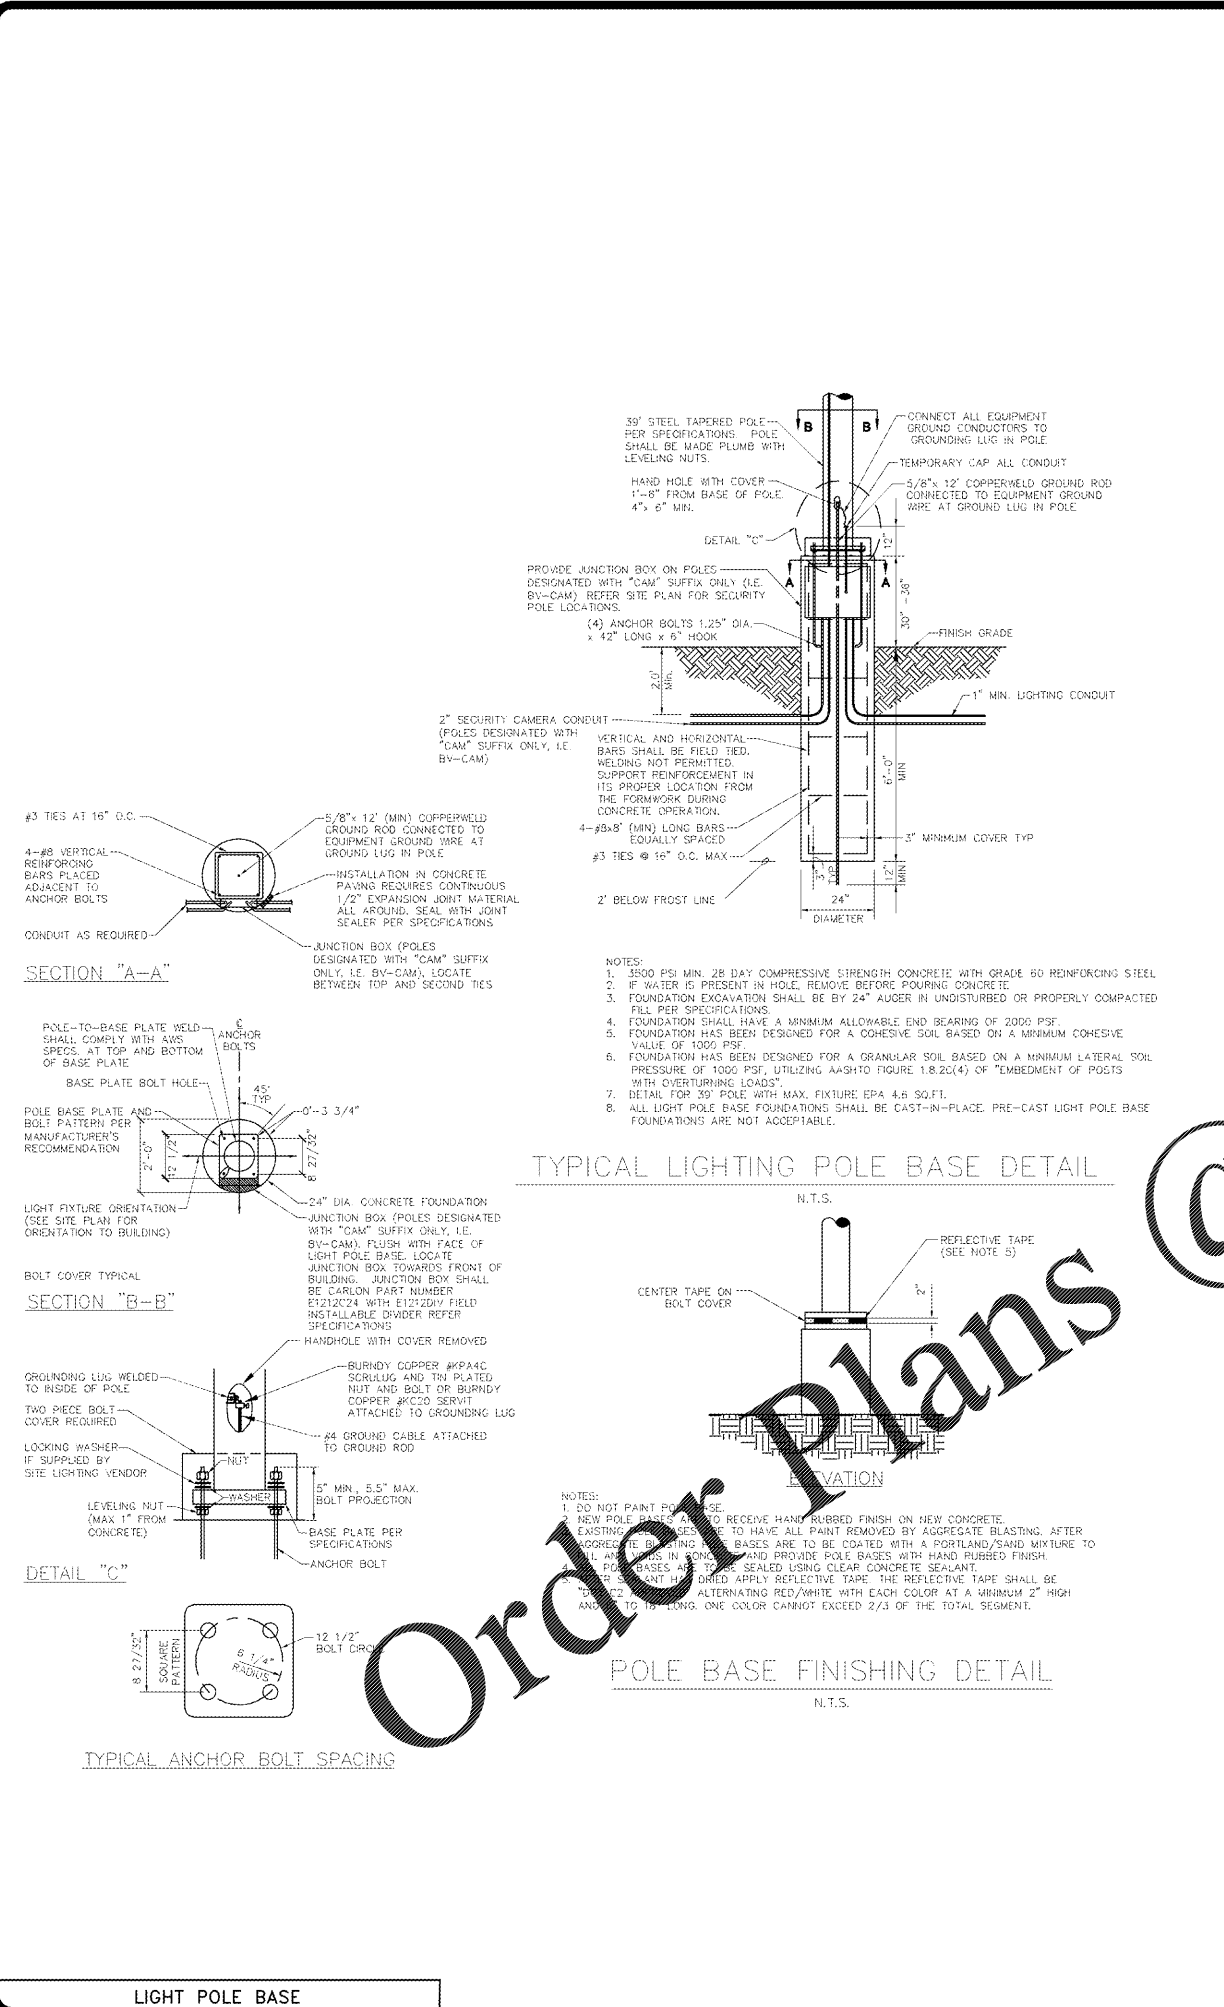

DRAWN
 TGH
 CHECKED
 BKM
 DATE
 12/17/2019
 SCALE
 NTS
 JOB No.
 6540-209
 SHEET
 20 OF 21

DETAILS