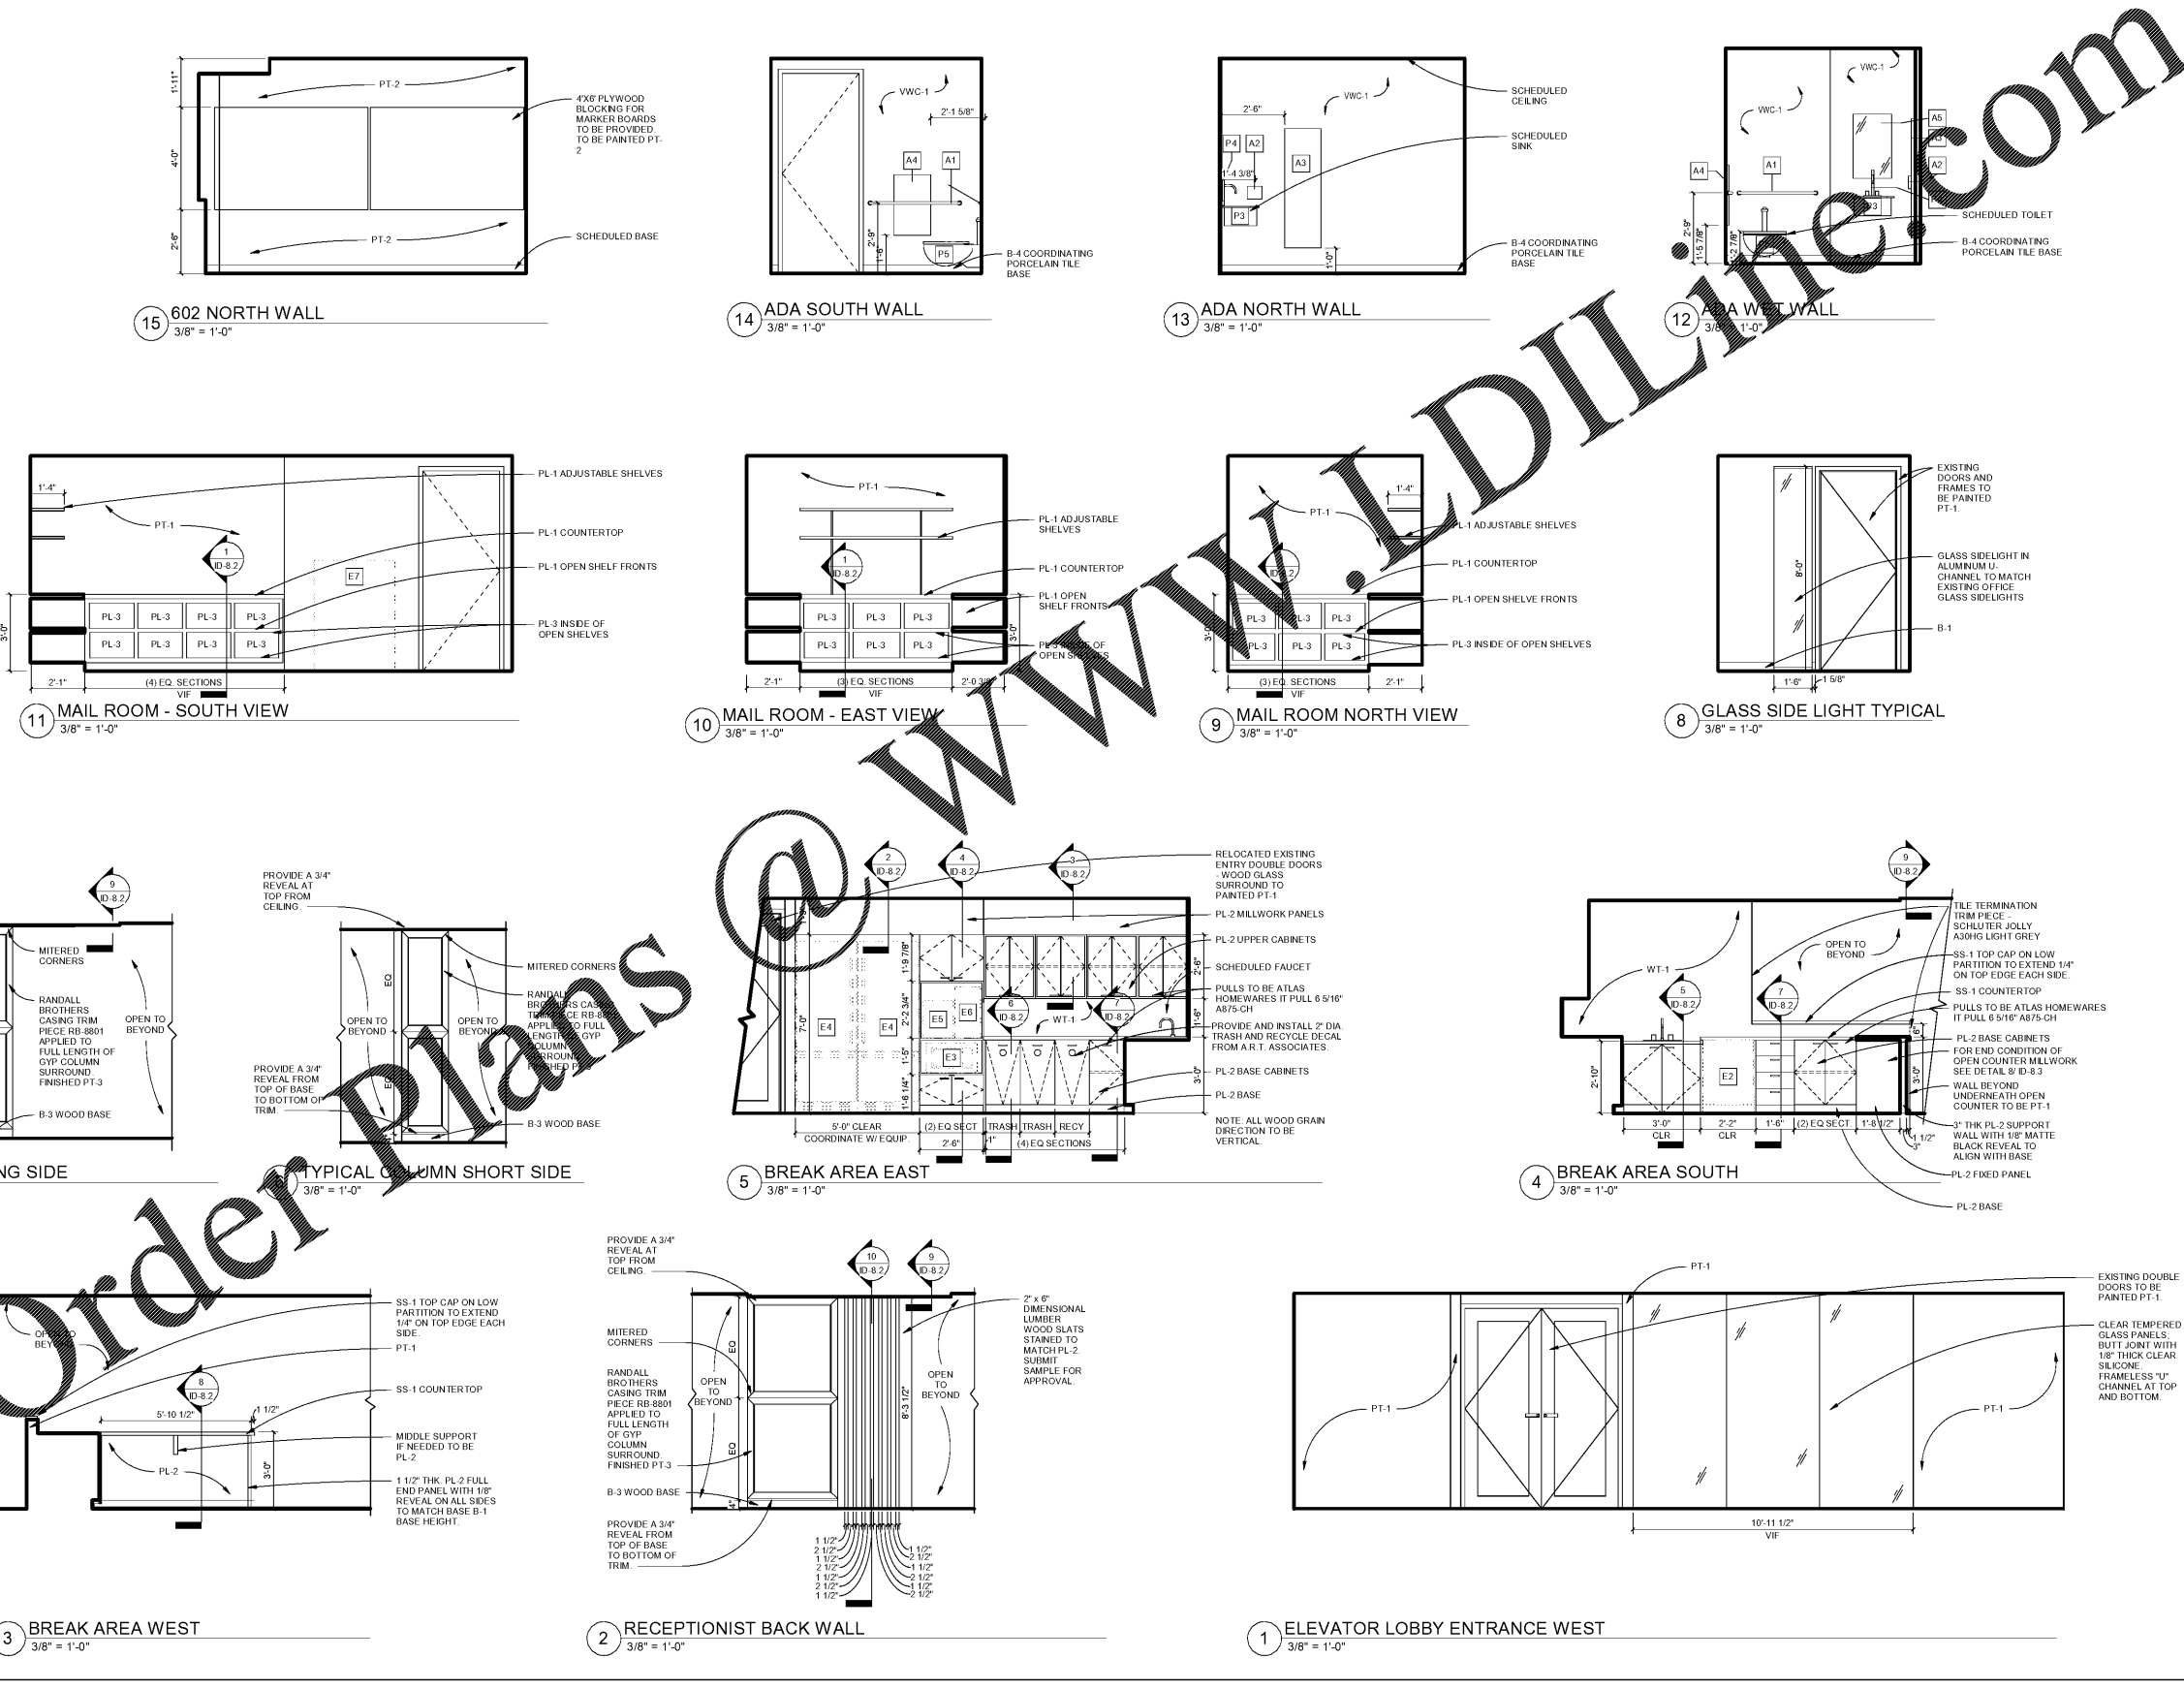

No.	Date	Description
	1/8/2020	ISSUE/RELEASED FOR CONSTRUCTION

Project Name  
FranklinStreet  
FRANKLIN STREET  
3384 PEACHTREE ROAD  
NE, SUITE 650  
ATLANTA, GA 30326  
ISSUE  
ISSUED/RELEASED FOR CONSTRUCTION

MB, OD	This drawing and all reproductions are the property of Hendrick, Inc. and may be used or reproduced only with the written permission of Hendrick, Inc.	<b>ID-7.1</b>
Drawn		
KO, CJH Checked		
3/8" = 1'-0" Scale		
142-001-01 Project No.	Drawing Number	