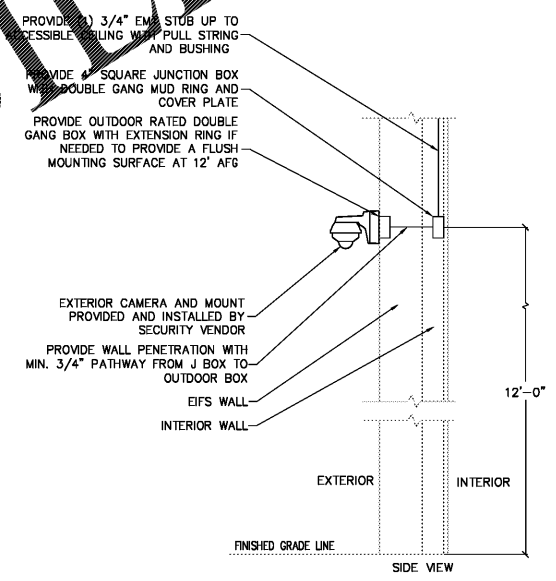

1 SERVICE ENTRANCE GROUNDING
NO SCALE

2 ROOF RECEPTACLE MOUNTING
NO SCALE

3 SATELLITE DISH CABLE GOOSENECK ENTRANCE
NO SCALE

4 CCTV EQUIPMENT CABINET
NO SCALE

5 INTERIOR SECURITY CAMERA
NO SCALE

6 EXTERIOR SECURITY CAMERA
NO SCALE

7 TOILET EXHAUST FAN CONTROL
NO SCALE

8 SERVICE AREA CONDUIT TRANSITION
NO SCALE

9 COMMUNICATION ROUGH-IN
NO SCALE

Order Plans

WWW.LDOnline.com