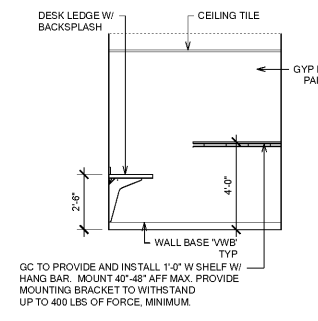

1 BREAKROOM - EAST
SEE ROOM FINISH SCHEDULE FOR FINISHES 1/4" = 1'-0"