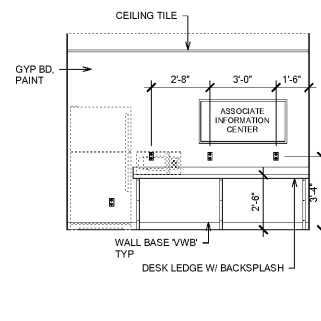

5 BREAKROOM - NORTH
SEE ROOM FINISH SCHEDULE FOR FINISHES 1/4" = 1'-0"