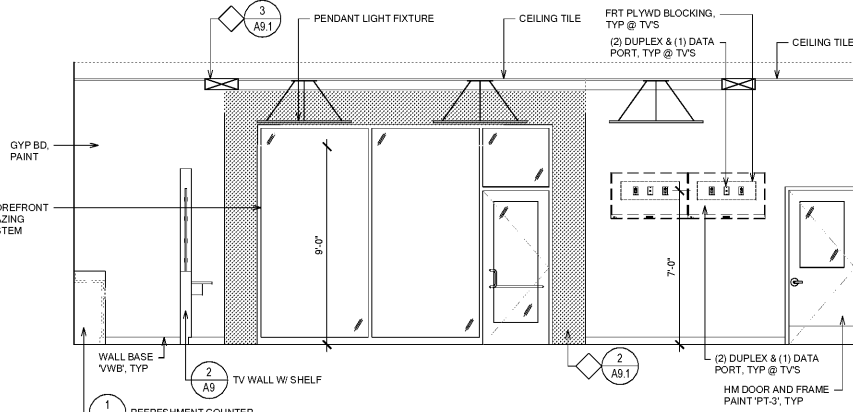

2 SALES AREA - EAST
SEE ROOM FINISH SCHEDULE FOR FINISHES 1/4" = 1'-0"