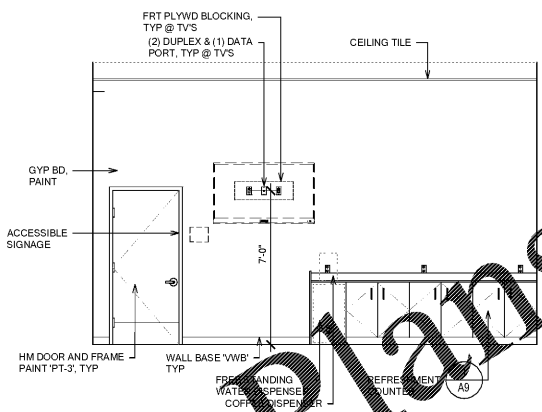

Order Plans

13 MANAGERS OFFICE - WEST
SEE ROOM FINISH SCHEDULE FOR FINISHES 1/4" = 1'-0"

10 MANAGERS OFFICE - SOUTH
SEE ROOM FINISH SCHEDULE FOR FINISHES 1/4" = 1'-0"

6 MANAGERS OFFICE - EAST
SEE ROOM FINISH SCHEDULE FOR FINISHES 1/4" = 1'-0"

4 MANAGERS OFFICE - NORTH
SEE ROOM FINISH SCHEDULE FOR FINISHES 1/4" = 1'-0"

9 SALES AREA - SOUTH
SEE ROOM FINISH SCHEDULE FOR FINISHES 1/4" = 1'-0"

3 SALES AREA - WEST
SEE ROOM FINISH SCHEDULE FOR FINISHES 1/4" = 1'-0"

12 REFRESHMENT COUNTER - NORTH
SEE ROOM FINISH SCHEDULE FOR FINISHES 1/4" = 1'-0"

8 SALES AREA - NORTH
SEE ROOM FINISH SCHEDULE FOR FINISHES 1/4" = 1'-0"

2 SALES AREA - EAST
SEE ROOM FINISH SCHEDULE FOR FINISHES 1/4" = 1'-0"