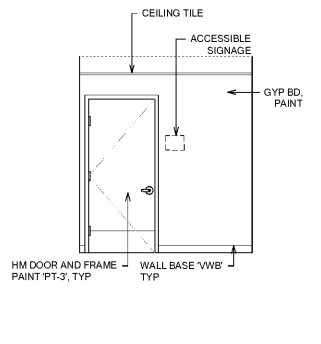

7 BREAKROOM - WEST
SEE ROOM FINISH SCHEDULE FOR FINISHES 1/4" = 1'-0"