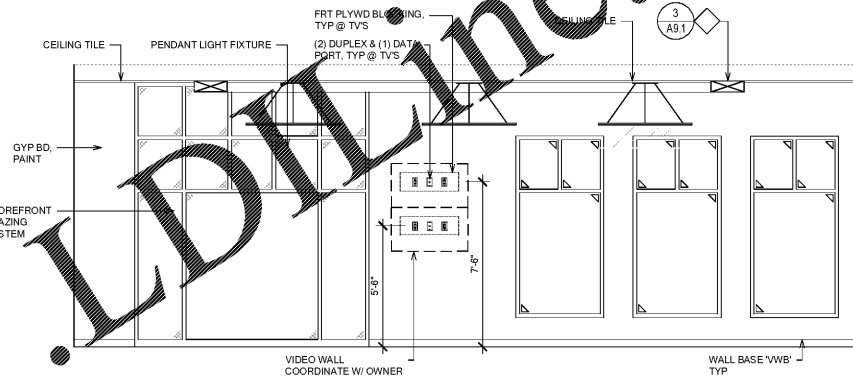

Order Plans

13 MANAGERS OFFICE - WEST
SEE ROOM FINISH SCHEDULE FOR FINISHES 1/4" = 1'-0"

10 MANAGERS OFFICE - SOUTH
SEE ROOM FINISH SCHEDULE FOR FINISHES 1/4" = 1'-0"

6 MANAGERS OFFICE - EAST
SEE ROOM FINISH SCHEDULE FOR FINISHES 1/4" = 1'-0"

4 MANAGERS OFFICE - NORTH
SEE ROOM FINISH SCHEDULE FOR FINISHES 1/4" = 1'-0"

9 SALES AREA - SOUTH
SEE ROOM FINISH SCHEDULE FOR FINISHES 1/4" = 1'-0"

3 SALES AREA - WEST
SEE ROOM FINISH SCHEDULE FOR FINISHES 1/4" = 1'-0"

12 REFRESHMENT COUNTER - NORTH
SEE ROOM FINISH SCHEDULE FOR FINISHES 1/4" = 1'-0"

8 SALES AREA - NORTH
SEE ROOM FINISH SCHEDULE FOR FINISHES 1/4" = 1'-0"

2 SALES AREA - EAST
SEE ROOM FINISH SCHEDULE FOR FINISHES 1/4" = 1'-0"