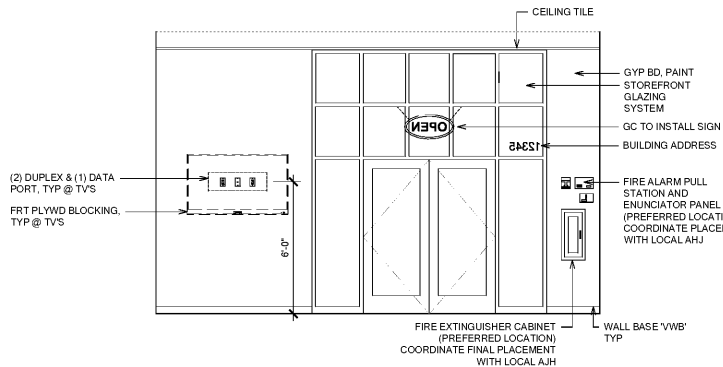

Order Plans

13 MANAGERS OFFICE - WEST
SEE ROOM FINISH SCHEDULE FOR FINISHES 1/4" = 1'-0"

10 MANAGERS OFFICE - SOUTH
SEE ROOM FINISH SCHEDULE FOR FINISHES 1/4" = 1'-0"

6 MANAGERS OFFICE - EAST
SEE ROOM FINISH SCHEDULE FOR FINISHES 1/4" = 1'-0"

4 MANAGERS OFFICE - NORTH
SEE ROOM FINISH SCHEDULE FOR FINISHES 1/4" = 1'-0"

9 SALES AREA - SOUTH
SEE ROOM FINISH SCHEDULE FOR FINISHES 1/4" = 1'-0"

3 SALES AREA - WEST
SEE ROOM FINISH SCHEDULE FOR FINISHES 1/4" = 1'-0"