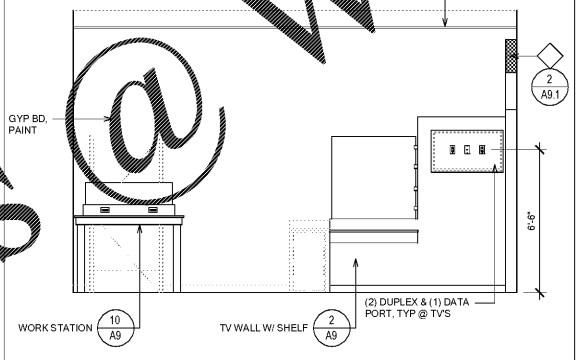

4 MANAGERS OFFICE - NORTH
SEE ROOM FINISH SCHEDULE FOR FINISHES 1/4" = 1'-0"

9 SALES AREA - SOUTH
SEE ROOM FINISH SCHEDULE FOR FINISHES 1/4" = 1'-0"

3 SALES AREA - WEST
SEE ROOM FINISH SCHEDULE FOR FINISHES 1/4" = 1'-0"

12 REFRESHMENT COUNTER - NORTH
SEE ROOM FINISH SCHEDULE FOR FINISHES 1/4" = 1'-0"

8 SALES AREA - NORTH
SEE ROOM FINISH SCHEDULE FOR FINISHES 1/4" = 1'-0"

2 SALES AREA - EAST
SEE ROOM FINISH SCHEDULE FOR FINISHES 1/4" = 1'-0"