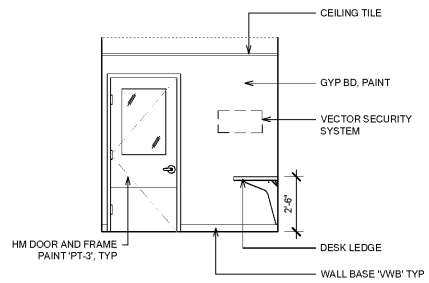

Order Plans

13 MANAGERS OFFICE - WEST
SEE ROOM FINISH SCHEDULE FOR FINISHES 1/4" = 1'-0"

10 MANAGERS OFFICE - SOUTH
SEE ROOM FINISH SCHEDULE FOR FINISHES 1/4" = 1'-0"

6 MANAGERS OFFICE - EAST
SEE ROOM FINISH SCHEDULE FOR FINISHES 1/4" = 1'-0"