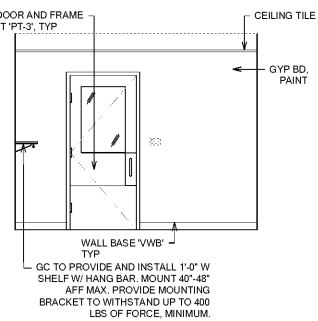

11 BREAKROOM - SOUTH
SEE ROOM FINISH SCHEDULE FOR FINISHES 1/4" = 1'-0"