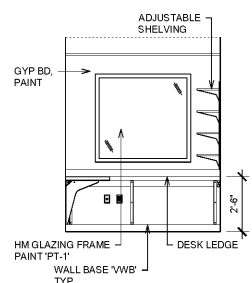

Order Plans

13 MANAGERS OFFICE - WEST
SEE ROOM FINISH SCHEDULE FOR FINISHES 1/4" = 1'-0"

10 MANAGERS OFFICE - SOUTH
SEE ROOM FINISH SCHEDULE FOR FINISHES 1/4" = 1'-0"

6 MANAGERS OFFICE - EAST
SEE ROOM FINISH SCHEDULE FOR FINISHES 1/4" = 1'-0"