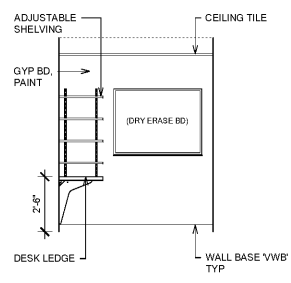

Order Plans

13 MANAGERS OFFICE - WEST
SEE ROOM FINISH SCHEDULE FOR FINISHES 1/4" = 1'-0"

10 MANAGERS OFFICE - SOUTH
SEE ROOM FINISH SCHEDULE FOR FINISHES 1/4" = 1'-0"

6 MANAGERS OFFICE - EAST
SEE ROOM FINISH SCHEDULE FOR FINISHES 1/4" = 1'-0"