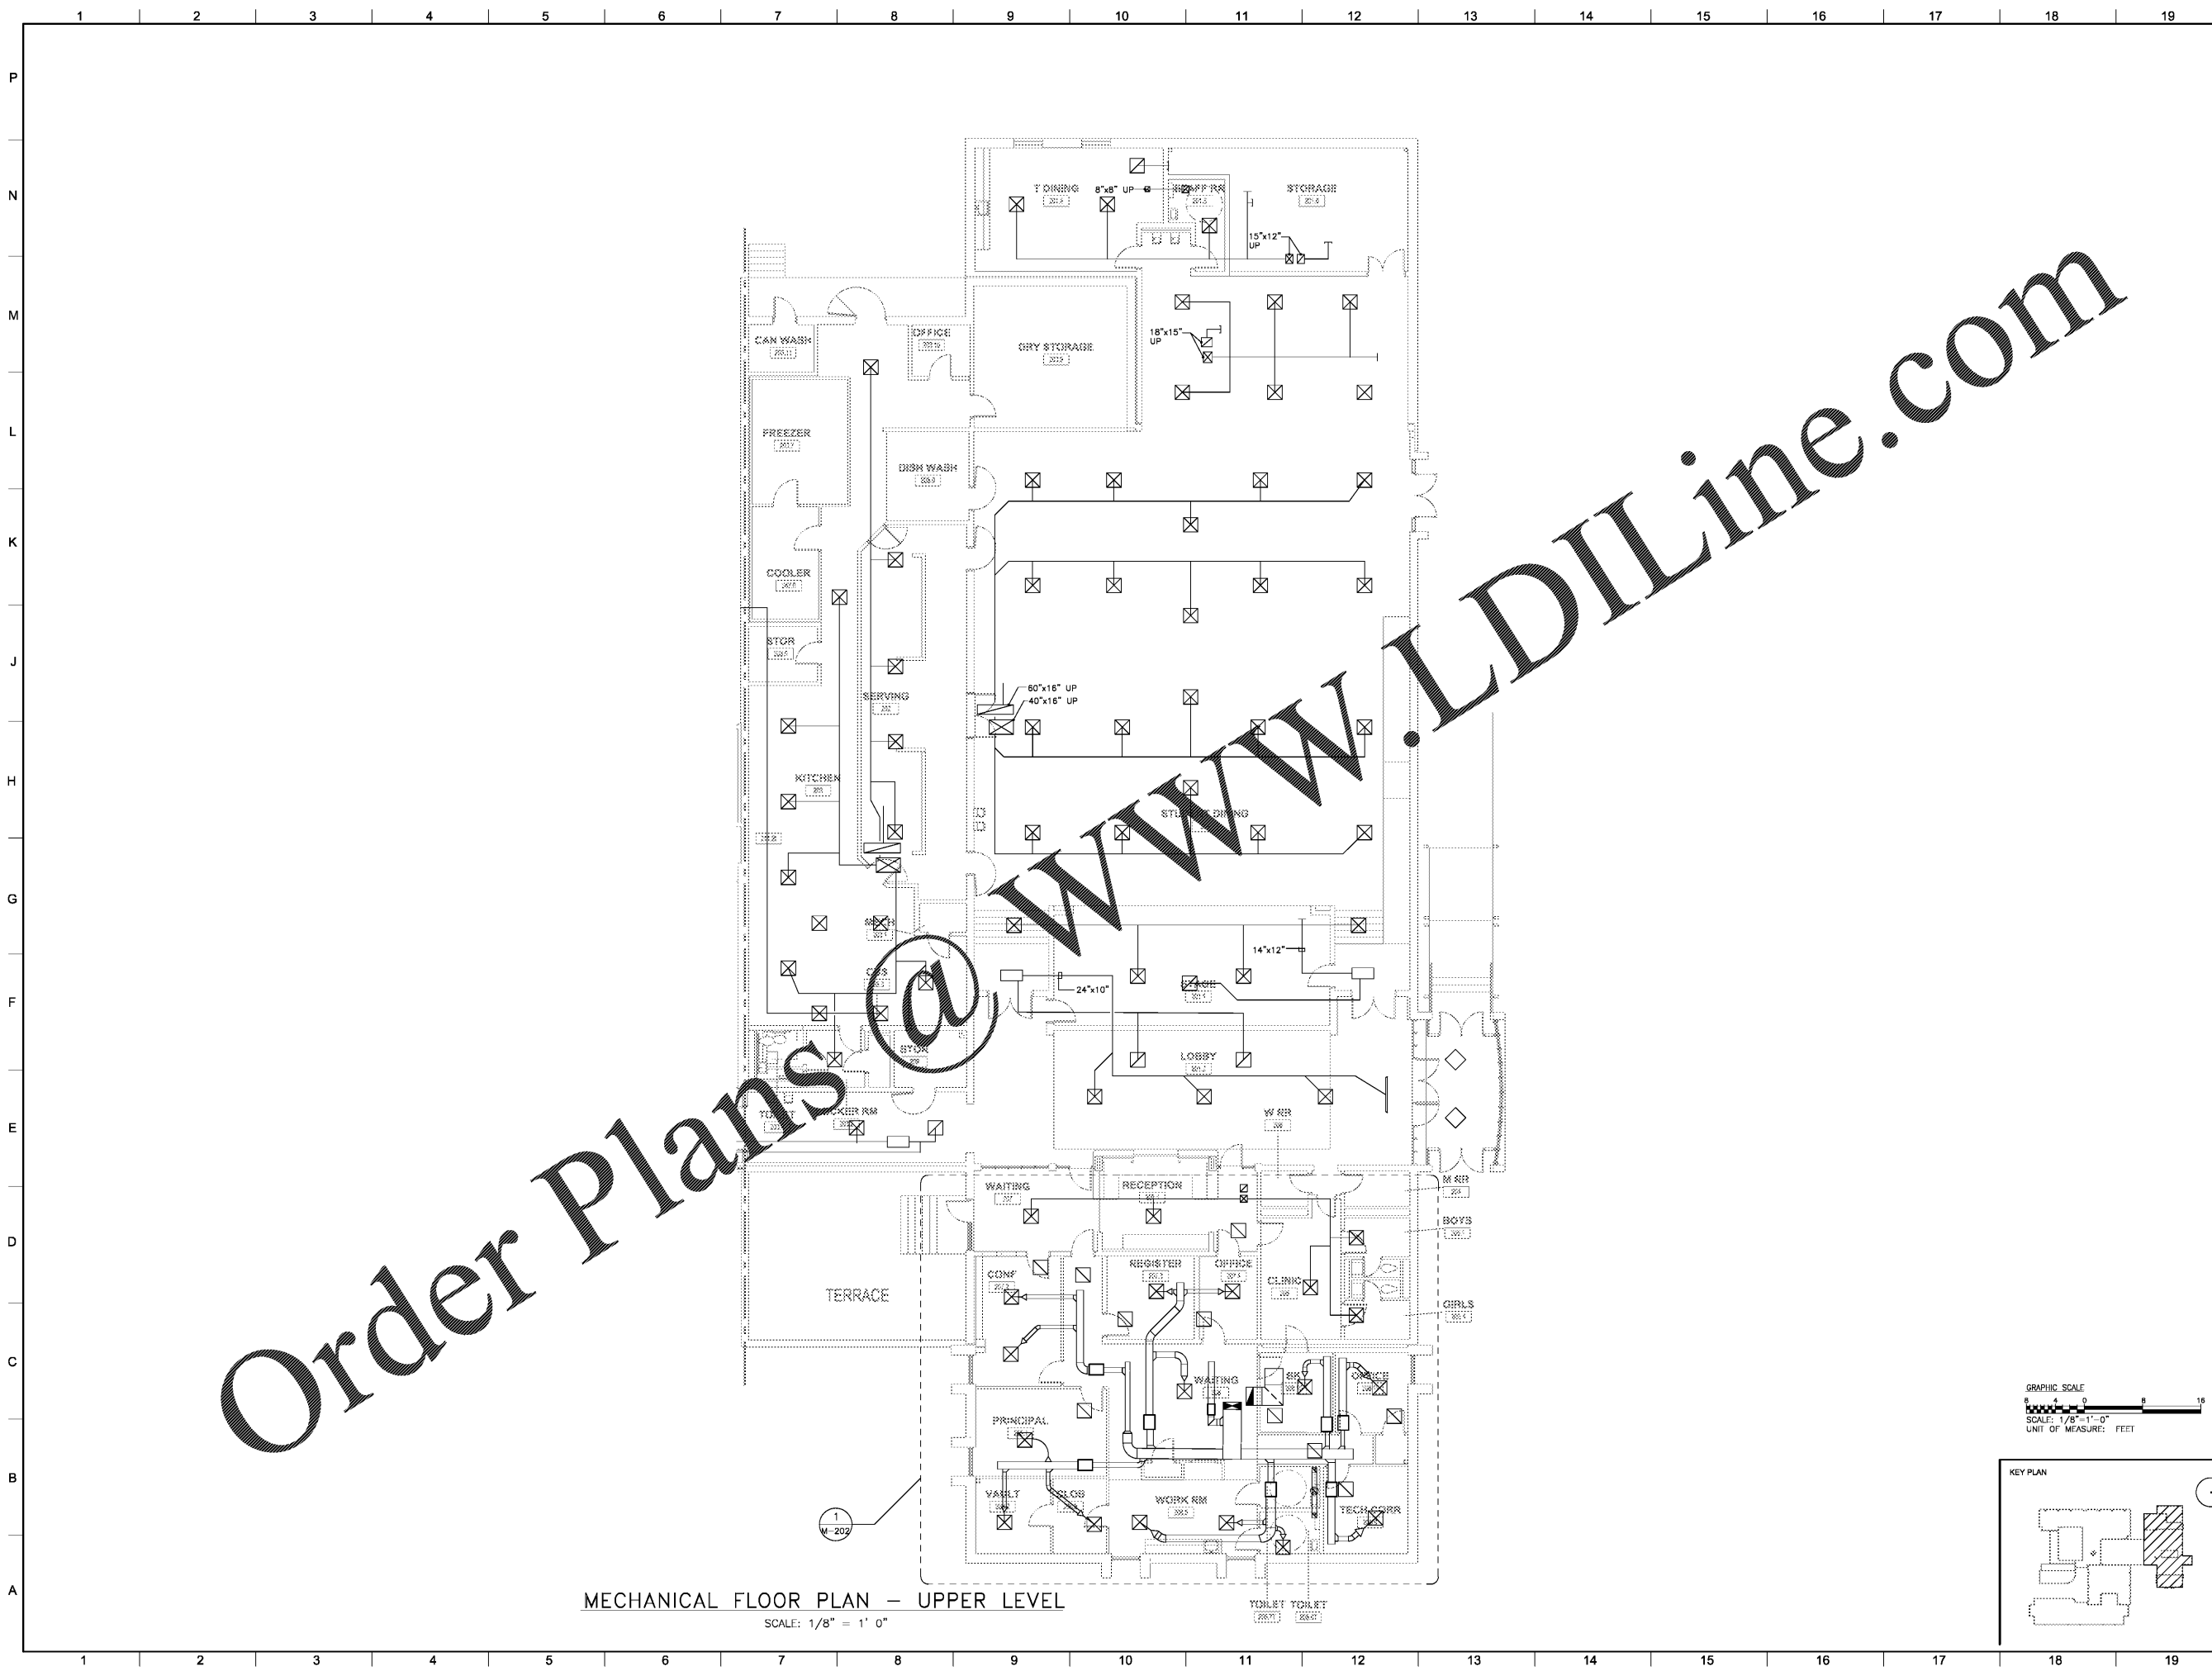

675 Tower Road
Marietta, GA 30060-8958
770.423.0016
www.cdhparkers.com

FULTON COUNTY SCHOOL SYSTEM
EVOLINE C. WEST ELEMENTARY SCHOOL
- RENOVATIONS

7040 RIVERTOWN RD
FAIRBURN, GA 30213

SHEET TITLE
MECHANICAL FLOOR
PLAN - UPPER
LEVEL

SHEET NUMBER

M102C

Order Plans @ www.LDILine.com

MECHANICAL FLOOR PLAN - UPPER LEVEL
SCALE: 1/8" = 1' 0"