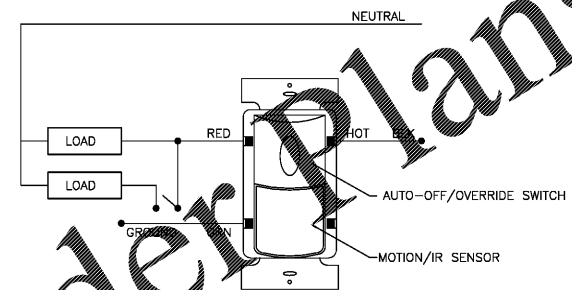

B1 WALL MOUNTED OCCUPANCY SENSOR-NO POWER PACK
NO SCALE