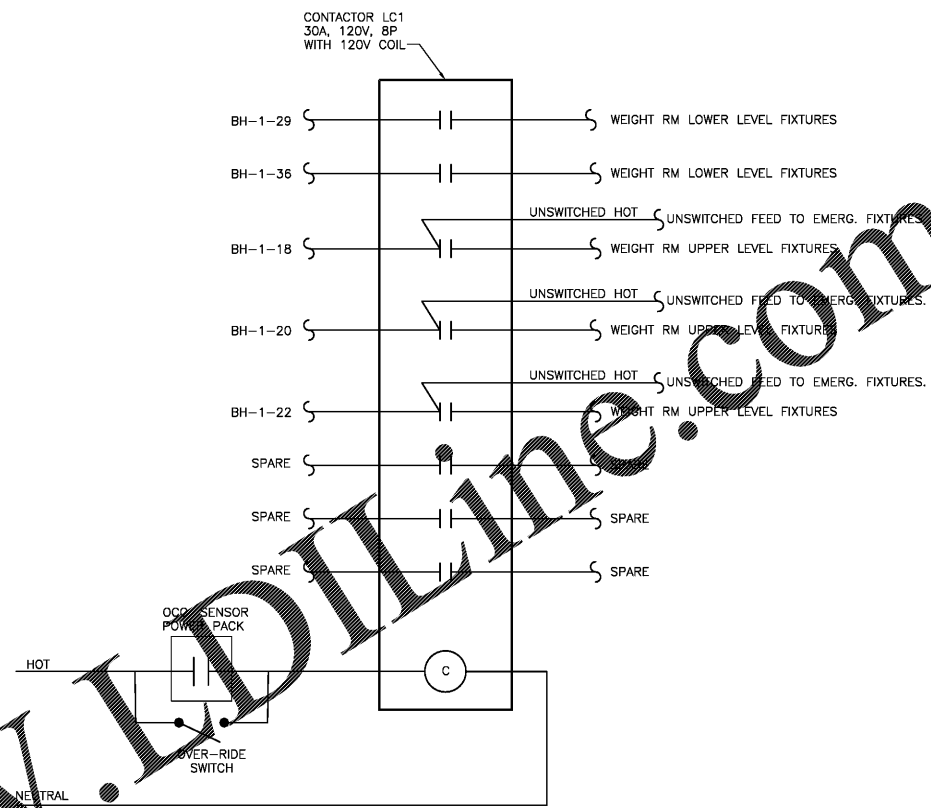

E6 WEIGHT ROOM LIGHTING CONTROL DETAIL
NO SCALE

Order Plans @ www.LDOnline.com

REVISIONS

PE: RDA
PM: PJR
Drawn By: SDR
Plot Date: 10/18/2019 10:00:00 PM