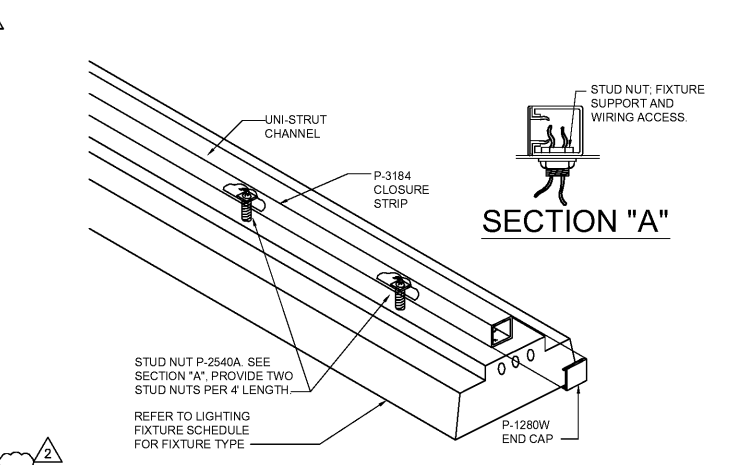

7
E4 TYPICAL LIGHT FIXTURE MOUNTING DETAIL
SCALE: NONE