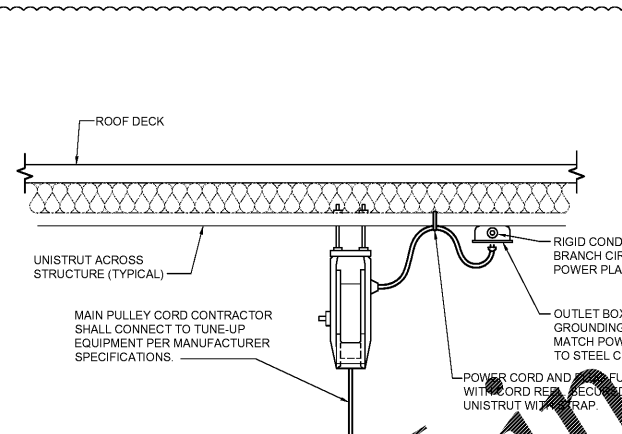

TOP VIEW
NOTES:
1. HEAVY DUTY CORD REEL TO BE FURNISHED BY FIRESTONE AND INSTALLED BY CONTRACTOR.
2. ALL MATERIALS FOR THIS DETAIL SHALL BE FURNISHED & INSTALLED BY CONTRACTOR UNLESS OTHERWISE NOTED.