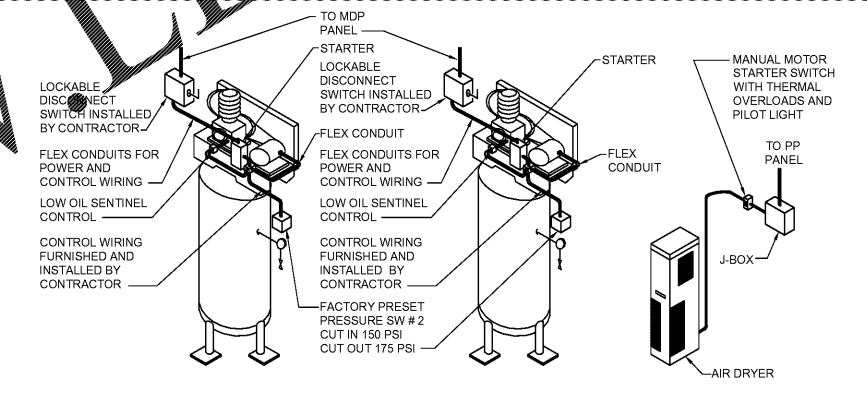

3
E4 HEAVY DUTY CORD REEL DETAIL
SCALE: NONE

5
E4 VERTICAL AIR COMPRESSOR DETAIL
SCALE: NONE