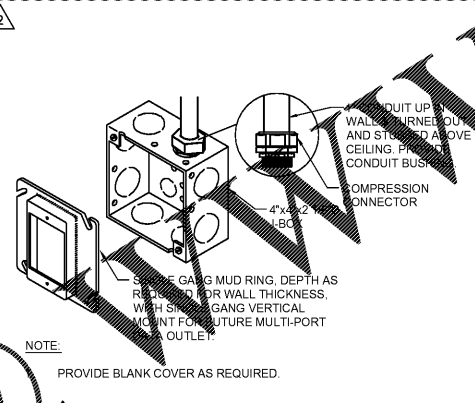

4
E4 TYPICAL MUD RING JUNCTION BOX DETAIL
SCALE: NONE
NOTE: PROVIDE BLANK COVER AS REQUIRED.