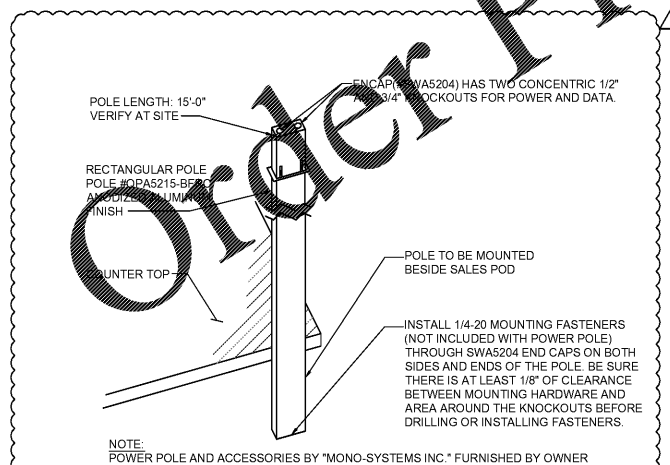

6
E4 DATA/POWER POLE DETAIL
SCALE: NONE