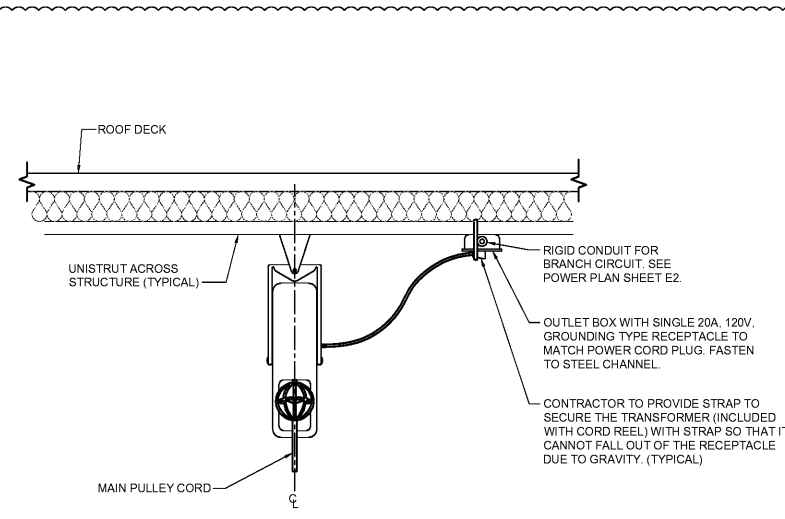

NEW FCAC STORE
2019 - JANUARY - SMALL I
233 S AIRLINE HWY
GONZALES, LA

STATE OF LOUISIANA
BRIAN J. TIMMONS
License No. 33071
PROFESSIONAL ENGINEER
11/08/19

BID SET
11.18.19
TRCI

ISSUE BLOCK	
Δ	11/11/19 CB #1

PROPERTY NO.: 160013
6 DIGIT NO.: 902556
4 DIGIT NO.: 014W
AOR PROJECT NUMBER: 1955827
TO PERMIT: DATE: 7-30-2019
TO BID: DATE: ##-##-##

SHEET TITLE:
ELECTRICAL DETAILS

SHEET NUMBER:
E4

1
E4 CORD REEL LIGHT DETAIL
SCALE: NONE