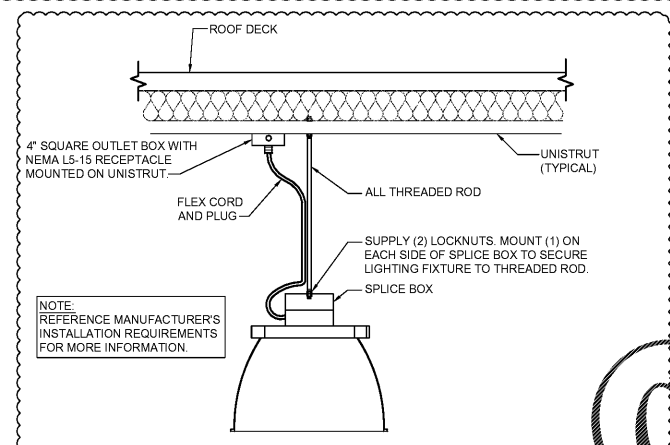

3
E4 TYPICAL LIGHT TYPE "F" MOUNTING DETAIL
SCALE: NONE