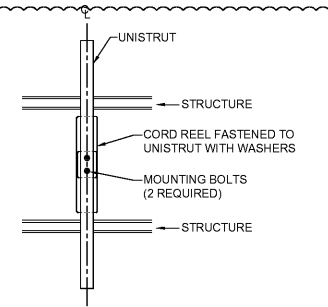

TOP VIEW
NOTES:
1. CORD REEL LIGHT TO BE FURNISHED BY FIRESTONE AND INSTALLED BY CONTRACTOR.
2. WHEREVER OTHER CEILING CONDITIONS EXIST, CONTRACTOR SHALL ADAPT ANOTHER APPROVED METHOD OF SECURING CORD REEL LIGHT TO CEILING TRUSS.
3. LIGHT REEL SET PINS TO BE REPLACED WITH THREADED BOLTS AND HARDWARE.