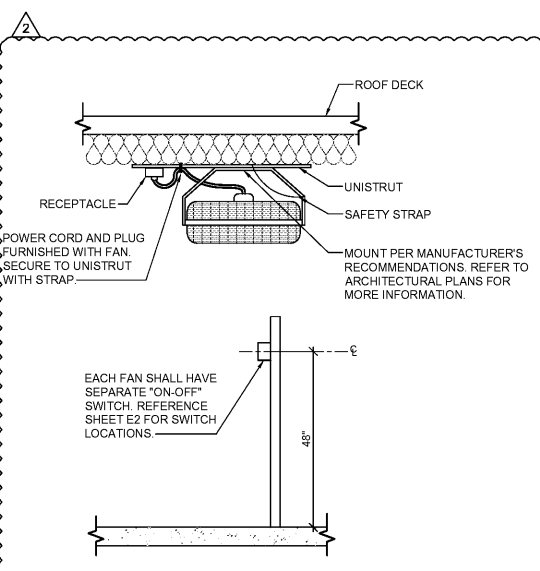

8
E4 TYPICAL FAN CEILING MOUNTING DETAIL
SCALE: NONE