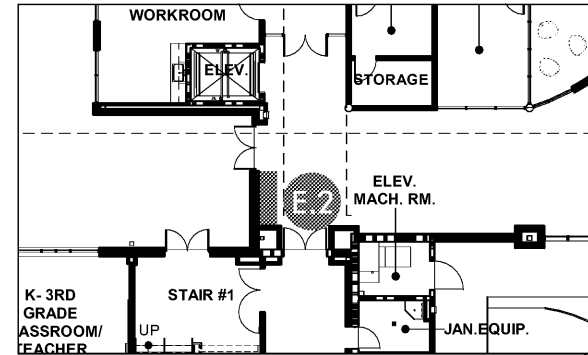

**E.1**

LOCATION PLAN

**E.2**

LOCATION PLAN

**E** Wing Identifier Graphics

MATERIALS

- 1 Letters painted SW6719 Gecko, Gloss finish
- 2 Wall painted SW7029 Agreeable Gray (same as Typical Wall Paint)
- 3 Letters painted SW6496 Oceanside, Gloss finish