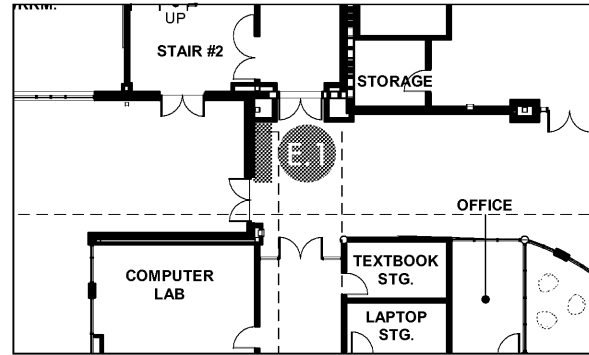

**E.1**

LOCATION PLAN

**E.2**

LOCATION PLAN

**E** Wing Identifier Graphics

MATERIALS

- 1 Letters painted SW6719 Gecko, Gloss finish
- 2 Wall painted SW7029 Agreeable Gray (same as Typical Wall Paint)
- 3 Letters painted SW6496 Oceanside, Gloss finish