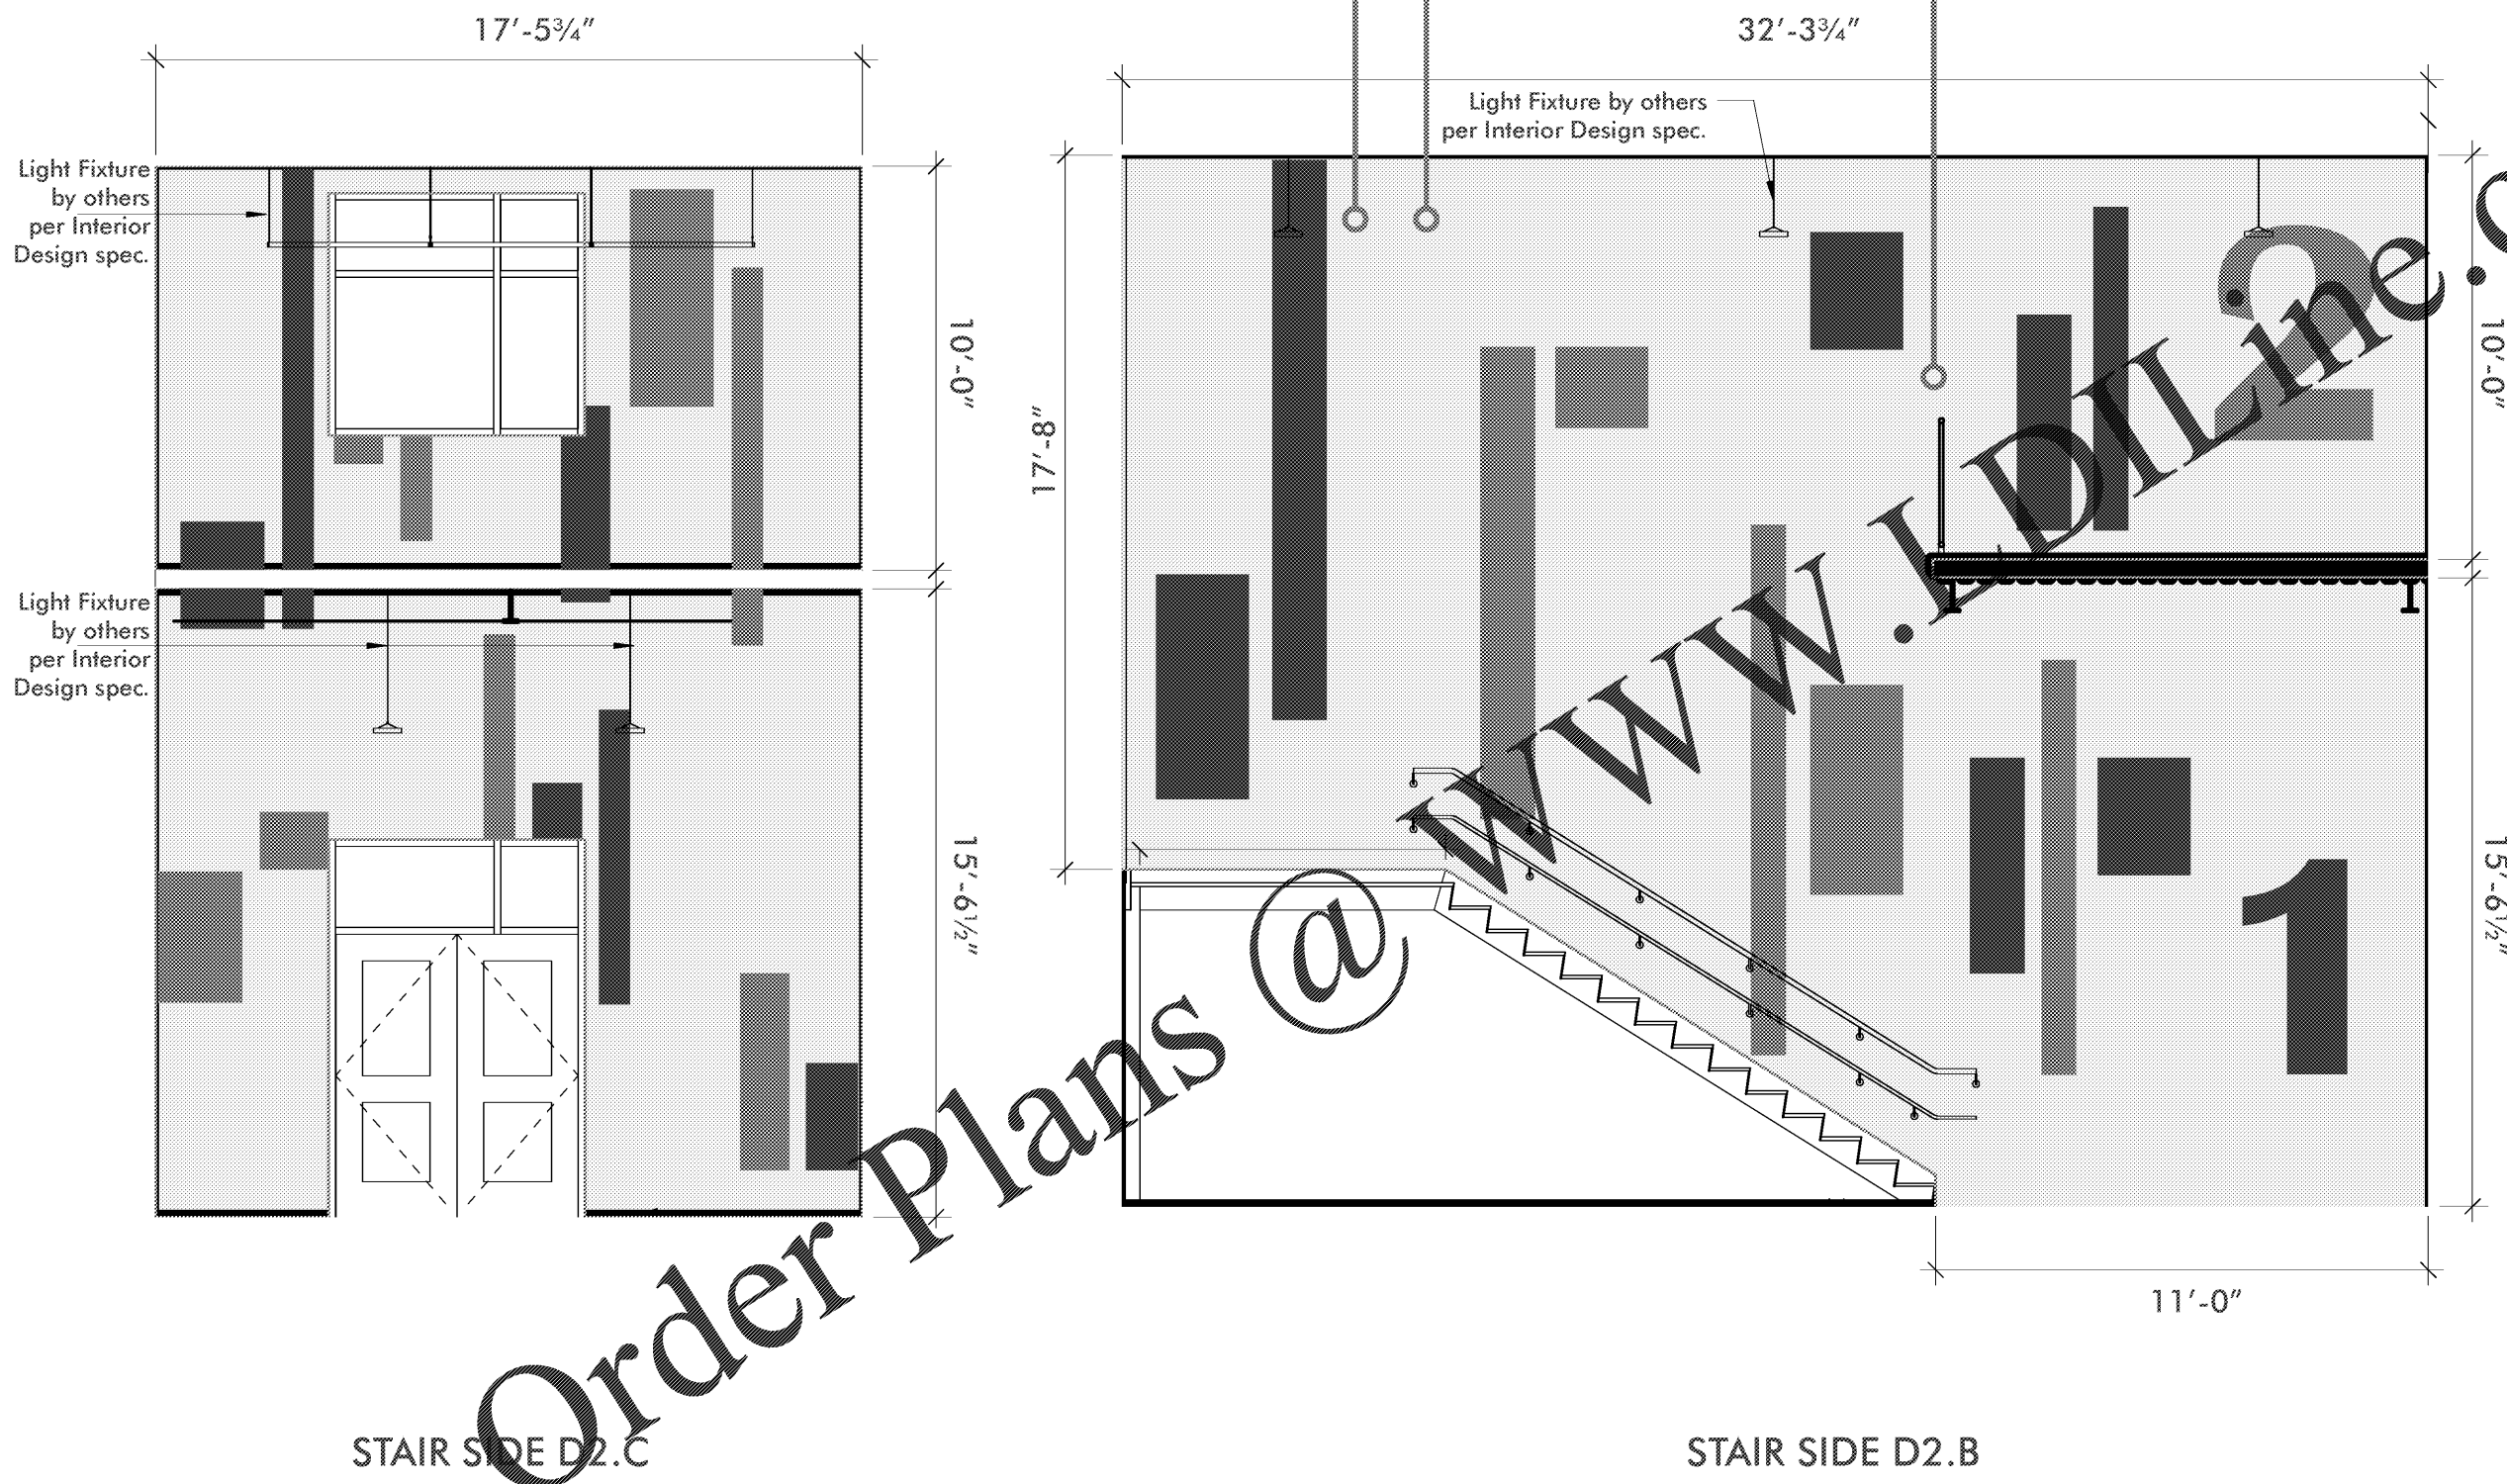

D.2

LOCATION PLAN

MATERIALS

- 1 Painted SW7029 Agreeable Gray (same as Typical Wall Paint), Satin Finish
- 2 Painted SW6496 Oceanside, Satin finish
- 3 Painted SW6719 Gecko, Satin finish