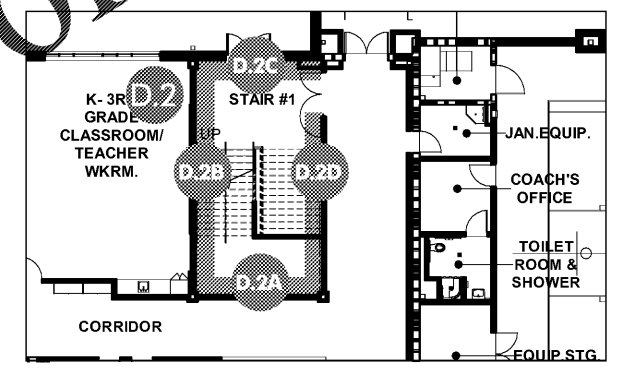

D.2

LOCATION PLAN

MATERIALS

- 1 Painted SW7029 Agreeable Gray (same as Typical Wall Paint), Satin Finish
- 2 Painted SW6496 Oceanside, Satin finish
- 3 Painted SW6719 Gecko, Satin finish