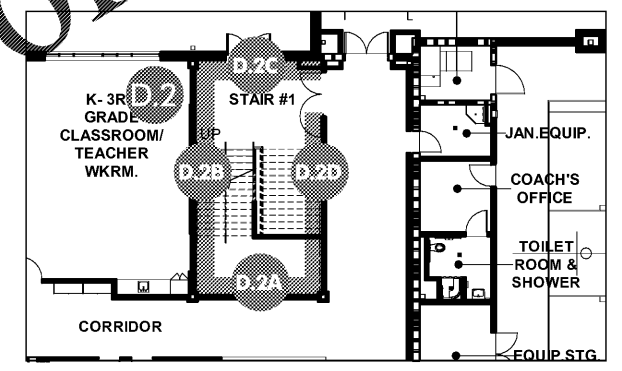

D.2

Light Fixture
by others
per Interior
Design spec.

STAIR SIDE D.2A

STAIR SIDE D2.D

D Stairwell Graphics

LOCATION PLAN

MATERIALS

- 1 Painted SW7029 Agreeable Gray (same as Typical Wall Paint), Satin Finish
- 2 Painted SW6496 Oceanside, Satin finish
- 3 Painted SW6719 Gecko, Satin finish