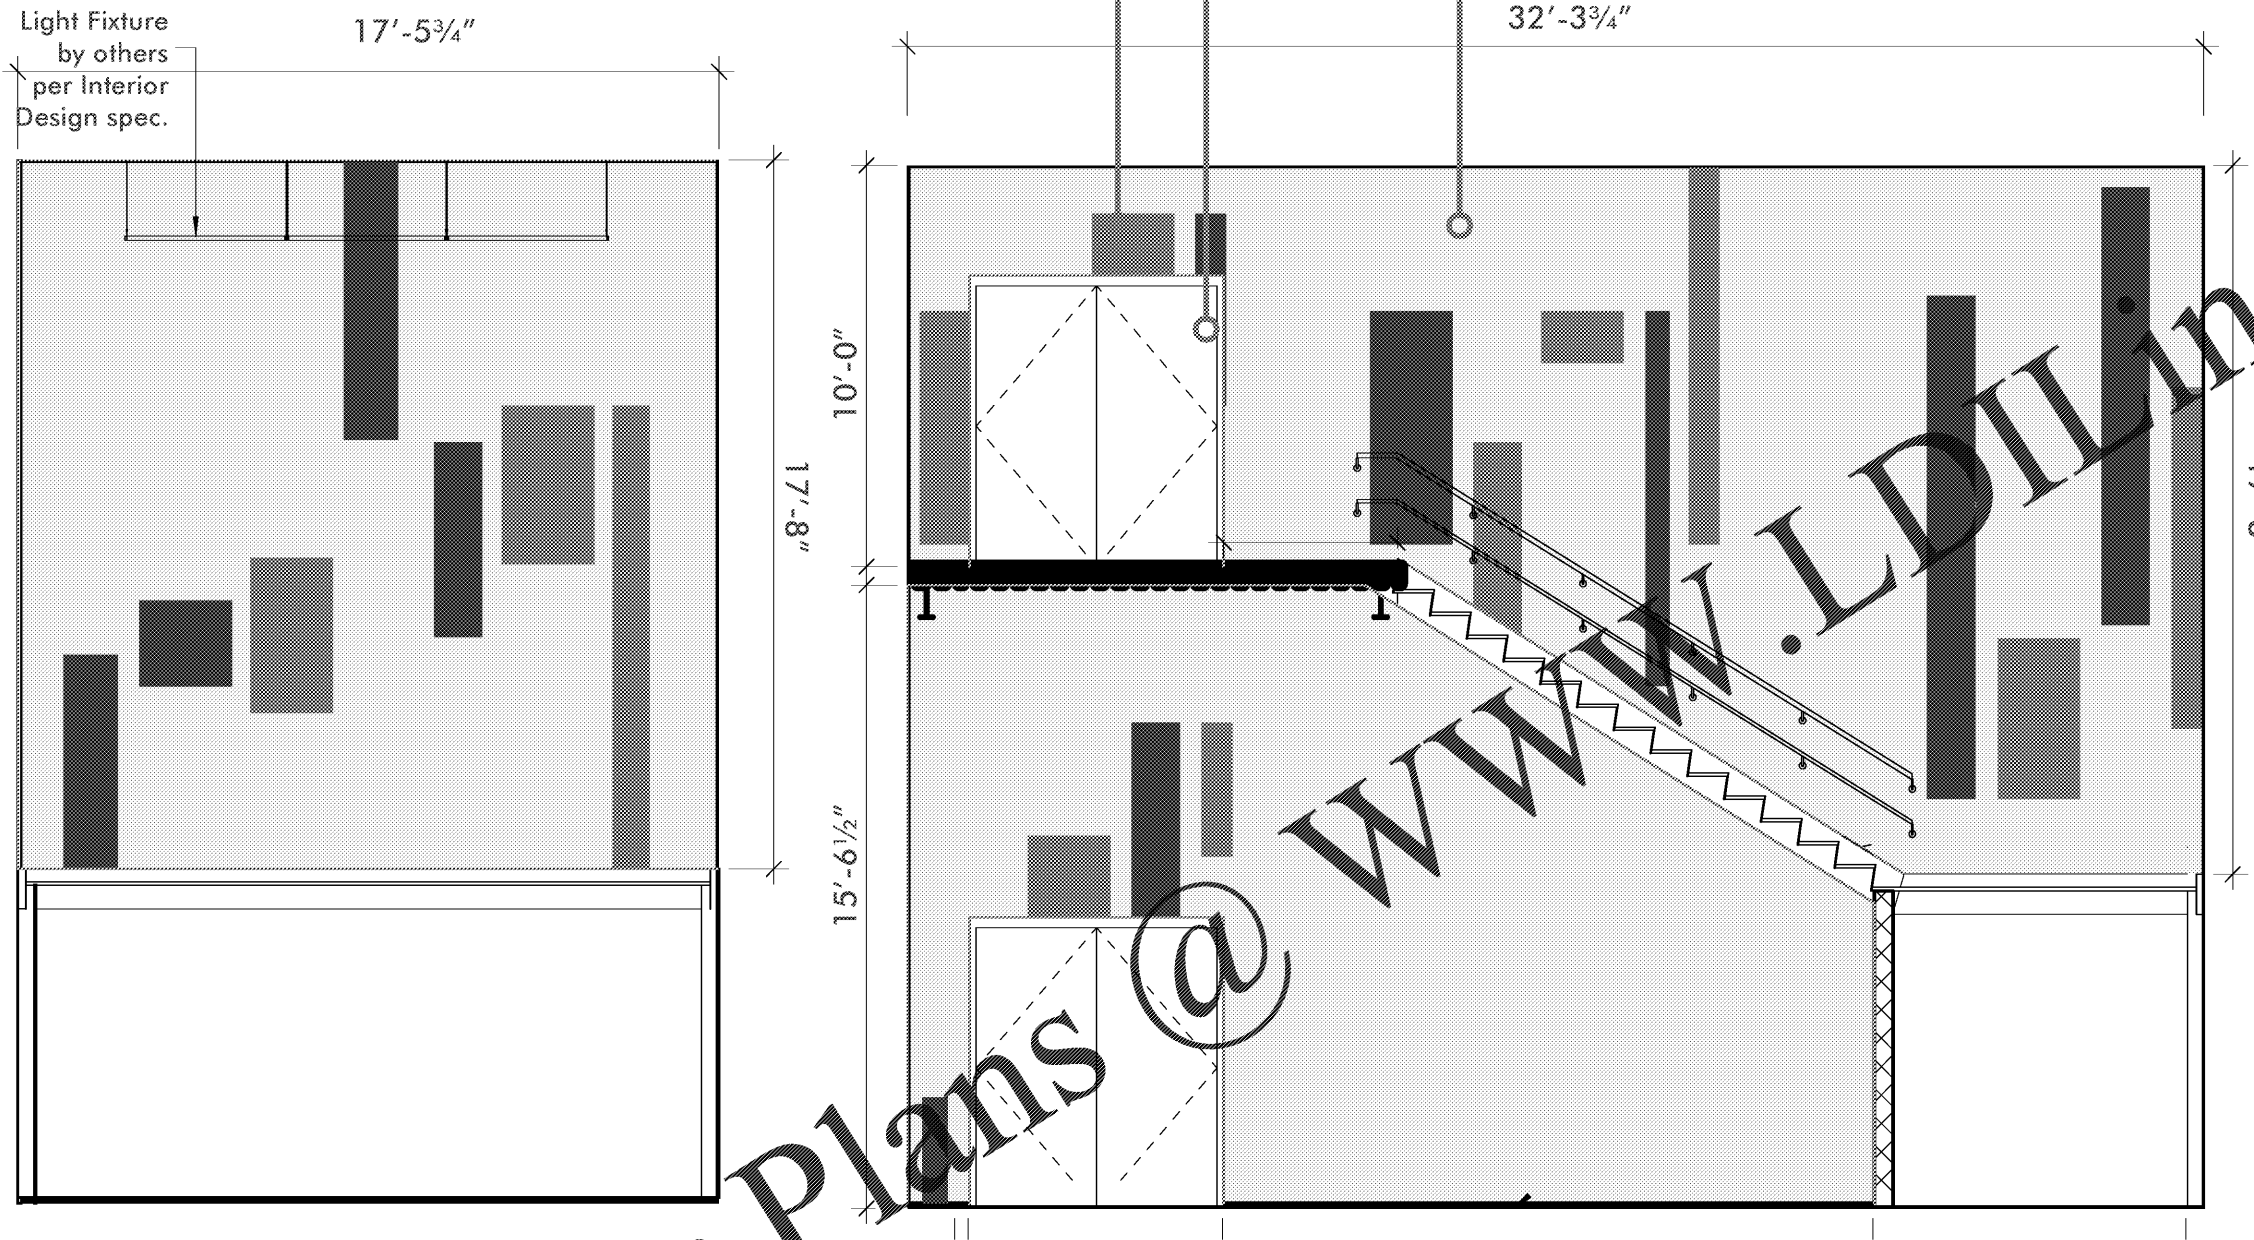

D.2

Light Fixture
by others
per Interior
Design spec.

STAIR SIDE D.2A

STAIR SIDE D2.D

D Stairwell Graphics

LOCATION PLAN

MATERIALS

- 1 Painted SW7029 Agreeable Gray (same as Typical Wall Paint), Satin Finish
- 2 Painted SW6496 Oceanside, Satin finish
- 3 Painted SW6719 Gecko, Satin finish